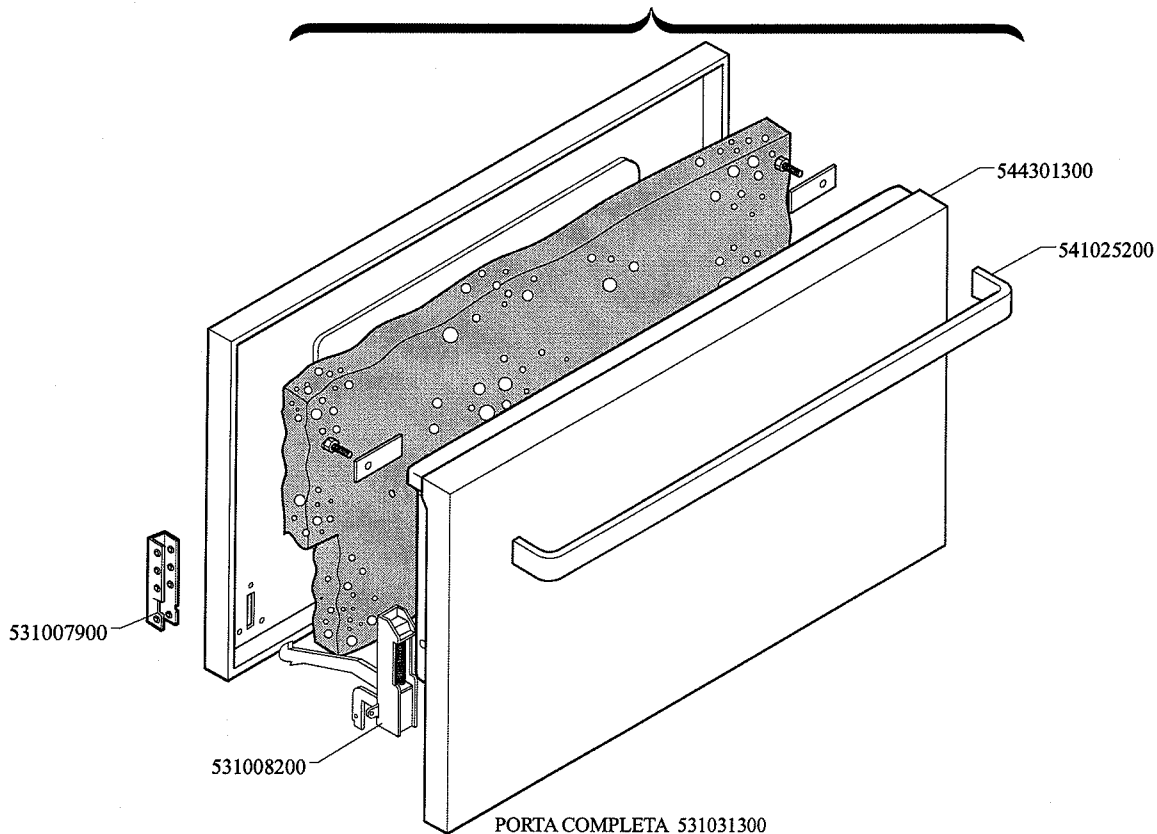

Page	Pos	Code	Description
001		544301600	RIGHT SIDE FOR 65 RANGE
001		544301500	LEFT SIDE FOR 65 RANGE
001		536005300	PLASTIC LED 2"
002		541070100	NEUTRAL SPACER 8
002		537002300	ELECTRICAL PLATE D.220 W2000 V230
002		544257400	UPPER PLATE PC-8E
002		544263500	RIGHT SIDE S.65
002		537000300	COMMUTATOR 7 POSITIONS S.49 16A
002		544293600	CONTROL PANEL CF4/CFC4-8ET
002		539018900	INDEX FOR KNOB
002		539018100	ADHESIVE GRADUATED DISC FOR KNOB
002		536013800	KNOB D.70 BLACK 6*5 WITH SPRING
002		537014100	WHITE WARNING LIGHT 250V
002		544263600	LEFT SIDE S.65
002		537007700	TERMINAL BLOCK THREEPHASE 40A
002		537014000	CABLE SECURING CLAMP PG-21
002		536012000	HEXAGONAL LOCK NUT PG-21
003		537006800	FAN 240V CF-62
003		537019000	CIRCULAR HEATING ELEMENT FOR OVEN
003		537019200	SELECTOR FOR MULTIFUNCTION OVEN
003		537014200	GREEN WARNING LIGHT 250V
003		539018800	INDEX FOR OVEN KNOB
003		539023800	SIGN PLATE FOR OVEN TIMER
003		539023900	SIGN PLATE FOR OVEN TEMPERATURE
003		539024000	SIGN PLATE FOR OVEN SELECTOR
003		537019300	TIMER FOR MULTIFUNCTION OVEN
003		537019100	THERMOSTAT FOR MULTIFUNCTION OVEN
003		537014100	WHITE WARNING LIGHT 250V
003		539023400	ADHESIVE GRADUATED DISC F.KNOB
003		539023500	ADHESIVE GRAD.DISC *E.MULTIF.TERM.
003		539023300	ADHESIVE GRADUATED DISC FOR KNOB
003		536013800	KNOB D.70 BLACK 6*5 WITH SPRING
003		537006200	UPPER OVEN HEATING EL.1000+2000W
003		537006300	LOWER OVEN HEATING EL.W1750 230CF8/
003		534009100	GRILL PROTECTION CF-8/10
003		536011300	OVEN GASKET CF-8/10
003		531006700	OVEN GRID FOR CF-8/10
003		537005300	MOTOR FOR SPIT CF-8/10
003		536018300	GRIP FOR ROTATING SPIT
003		534002200	OVEN DRIPPING-PAN CF-8/10
003		531013600	SIDE GRID FOR MAXI/VENTILATED OVEN
003		537005400	OVEN BULB 15W 300°C
003		537007900	OVEN BULB-SOCKET
004		531031200	COMPLETE STAINLESS STEEL OVEN DOOR
004		544301300	STAINLESS STEEL OVEN DOOR PANEL 65
004		541025200	STAINLESS STEEL OVEN DOOR HANDLE
004		531007900	STAINLESS STEEL DOOR WHEEL HOLDER
004		531008200	STAINLESS STEEL DOOR HINGE CF-8/10
004		531031300	COMPLETE GLASS OVEN DOOR 65LINE
004		541078200	HANDLE SUPPORT GLASS DOOR CF-65
004		536007100	INTERNAL GLASS OVEN DOOR CF-8/10