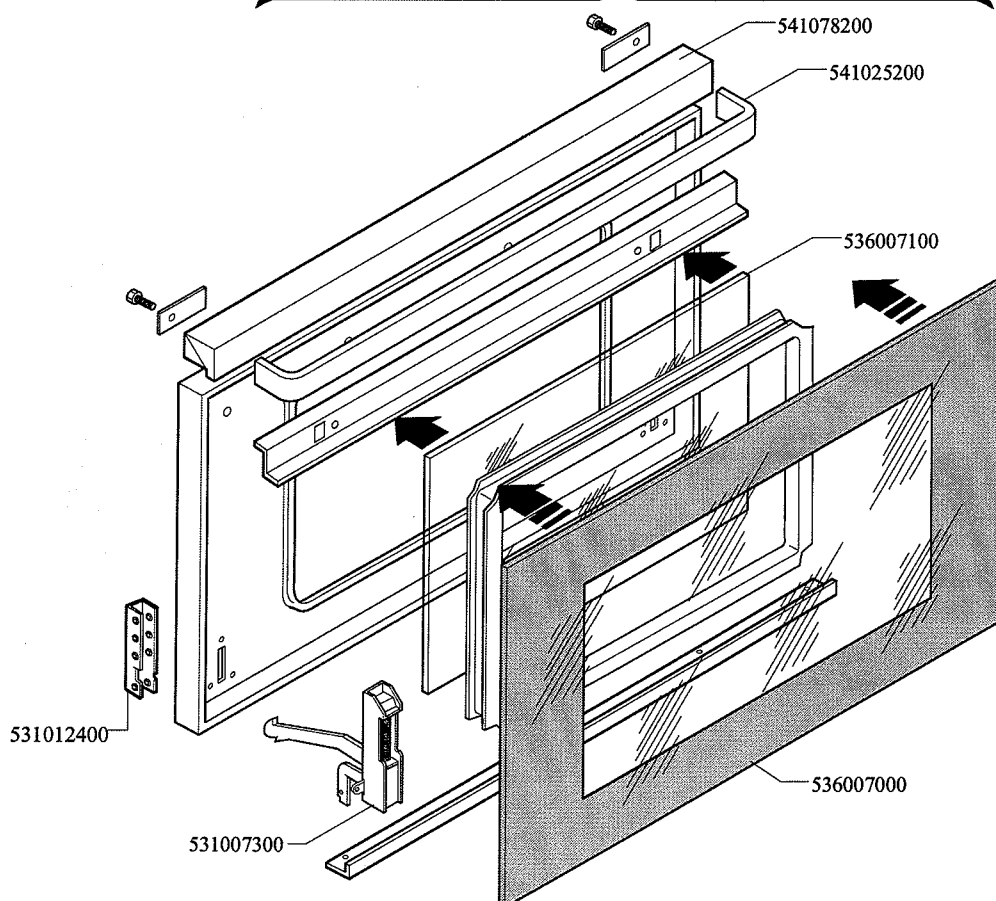

Page	Pos	Code	Description
001		544301600	RIGHT SIDE FOR 65 RANGE
001		544301500	LEFT SIDE FOR 65 RANGE
001		536005300	PLASTIC LED 2"
002		541070100	NEUTRAL SPACER 8
002		537002300	ELECTRICAL PLATE D.220 W2000 V230
002		544257400	UPPER PLATE PC-8E
002		544263500	RIGHT SIDE S.65
002		537000300	COMMUTATOR 7 POSITIONS S.49 16A
002		544293600	CONTROL PANEL CF4/CFC4-8ET
002		539018900	INDEX FOR KNOB
002		539018100	ADHESIVE GRADUATED DISC FOR KNOB
002		536013800	KNOB D.70 BLACK 6*5 WITH SPRING
002		537014100	WHITE WARNING LIGHT 250V
002		544263600	LEFT SIDE S.65
002		537007700	TERMINAL BLOCK THREEPHASE 40A
002		537014000	CABLE SECURING CLAMP PG-21
002		536012000	HEXAGONAL LOCK NUT PG-21
003		537006800	FAN 240V CF-62
003		537019000	CIRCULAR HEATING ELEMENT FOR OVEN
003		537019200	SELECTOR FOR MULTIFUNCTION OVEN
003		537014200	GREEN WARNING LIGHT 250V
003		539018800	INDEX FOR OVEN KNOB
003		539023800	SIGN PLATE FOR OVEN TIMER
003		539023900	SIGN PLATE FOR OVEN TEMPERATURE
003		539024000	SIGN PLATE FOR OVEN SELECTOR
003		537019300	TIMER FOR MULTIFUNCTION OVEN
003		537019100	THERMOSTAT FOR MULTIFUNCTION OVEN
003		537014100	WHITE WARNING LIGHT 250V
003		539023400	ADHESIVE GRADUATED DISC F.KNOB
003		539023500	ADHESIVE GRAD.DISC *E.MULTIF.TERM.
003		539023300	ADHESIVE GRADUATED DISC FOR KNOB
003		536013800	KNOB D.70 BLACK 6*5 WITH SPRING
003		537006200	UPPER OVEN HEATING EL.1000+2000W
003		537006300	LOWER OVEN HEATING EL.W1750 230CF8/
003		534009100	GRILL PROTECTION CF-8/10
003		536011300	OVEN GASKET CF-8/10
003		531006700	OVEN GRID FOR CF-8/10
003		537005300	MOTOR FOR SPIT CF-8/10
003		536018300	GRIP FOR ROTATING SPIT
003		534002200	OVEN DRIPPING-PAN CF-8/10
003		531013600	SIDE GRID FOR MAXI/VENTILATED OVEN
003		537005400	OVEN BULB 15W 300°C
003		537007900	OVEN BULB-SOCKET
004		531031200	COMPLETE STAINLESS STEEL OVEN DOOR
004		544301300	STAINLESS STEEL OVEN DOOR PANEL 65
004		541025200	STAINLESS STEEL OVEN DOOR HANDLE
004		531007900	STAINLESS STEEL DOOR WHEEL HOLDER
004		531008200	STAINLESS STEEL DOOR HINGE CF-8/10
004		531031300	COMPLETE GLASS OVEN DOOR 65LINE
004		541078200	HANDLE SUPPORT GLASS DOOR CF-65
004		536007100	INTERNAL GLASS OVEN DOOR CF-8/10