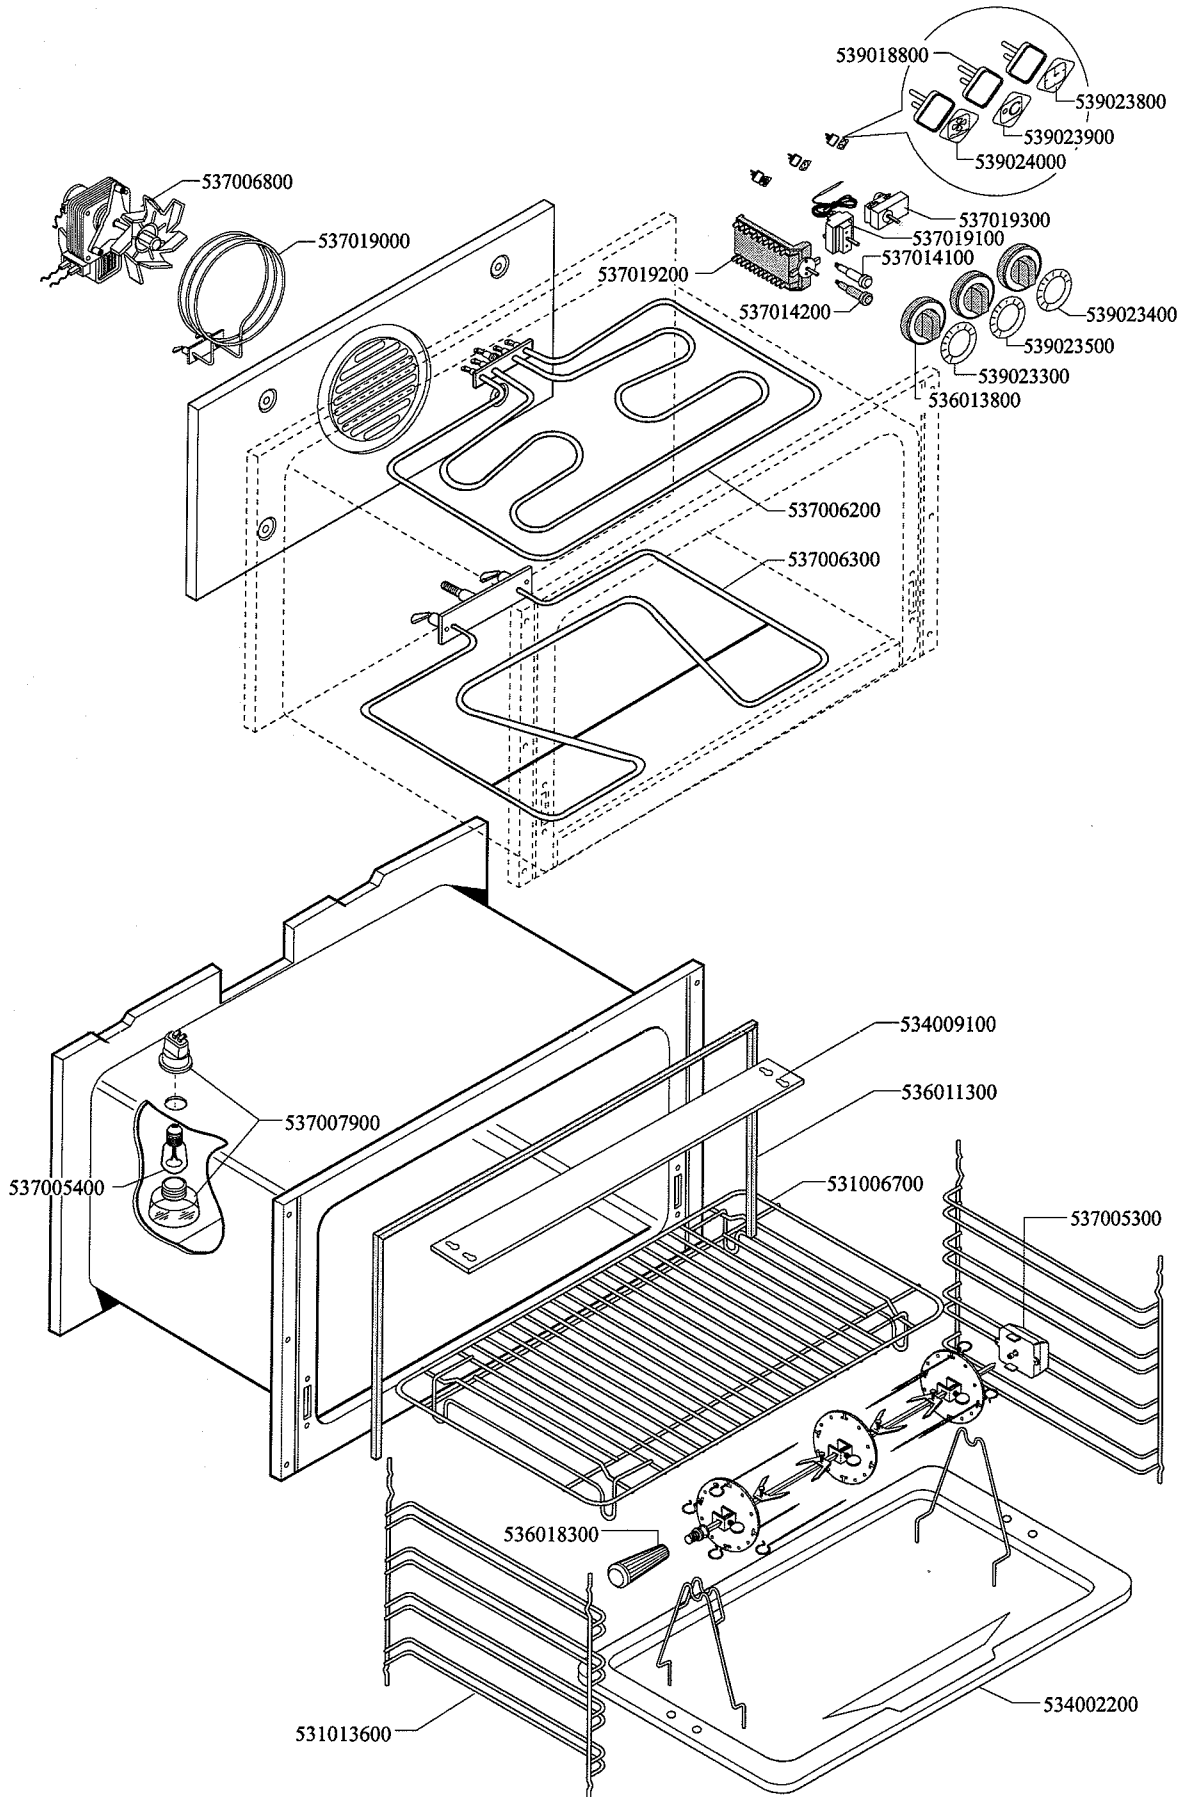

FORNO MULTIFUNZIONE ELETTRICO CF...-8... / MULTIFUNCTION ELECTRIC OVEN
CF...-8... / MULTIFUNKTIONS ELEKTROBACKOFEN CF...-8... / FOUR ÉLECTRIQUE À
FONCTIONS MULTIPLES CF...-8...