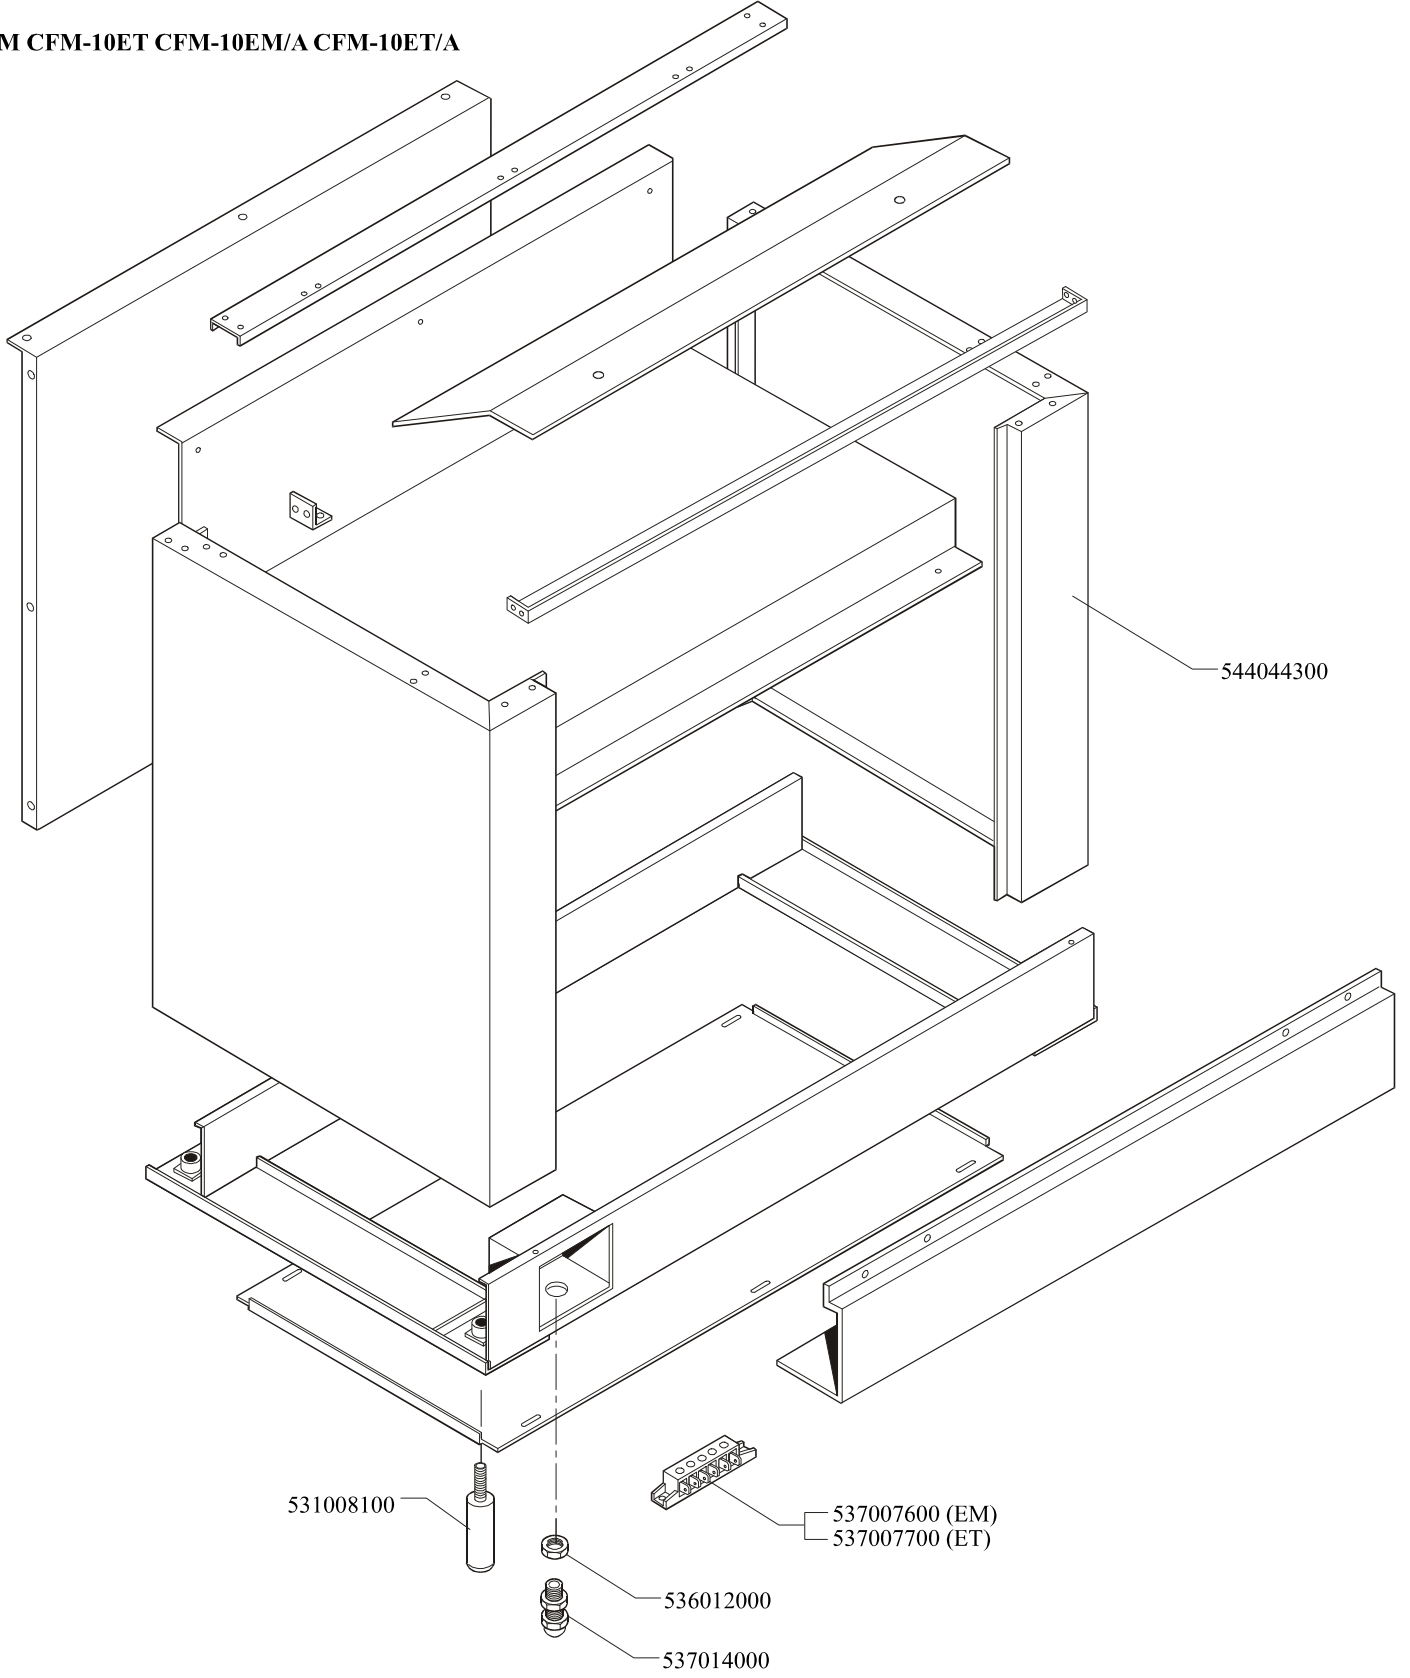

CFM-10EM CFM-10ET CFM-10EM/A CFM-10ET/A