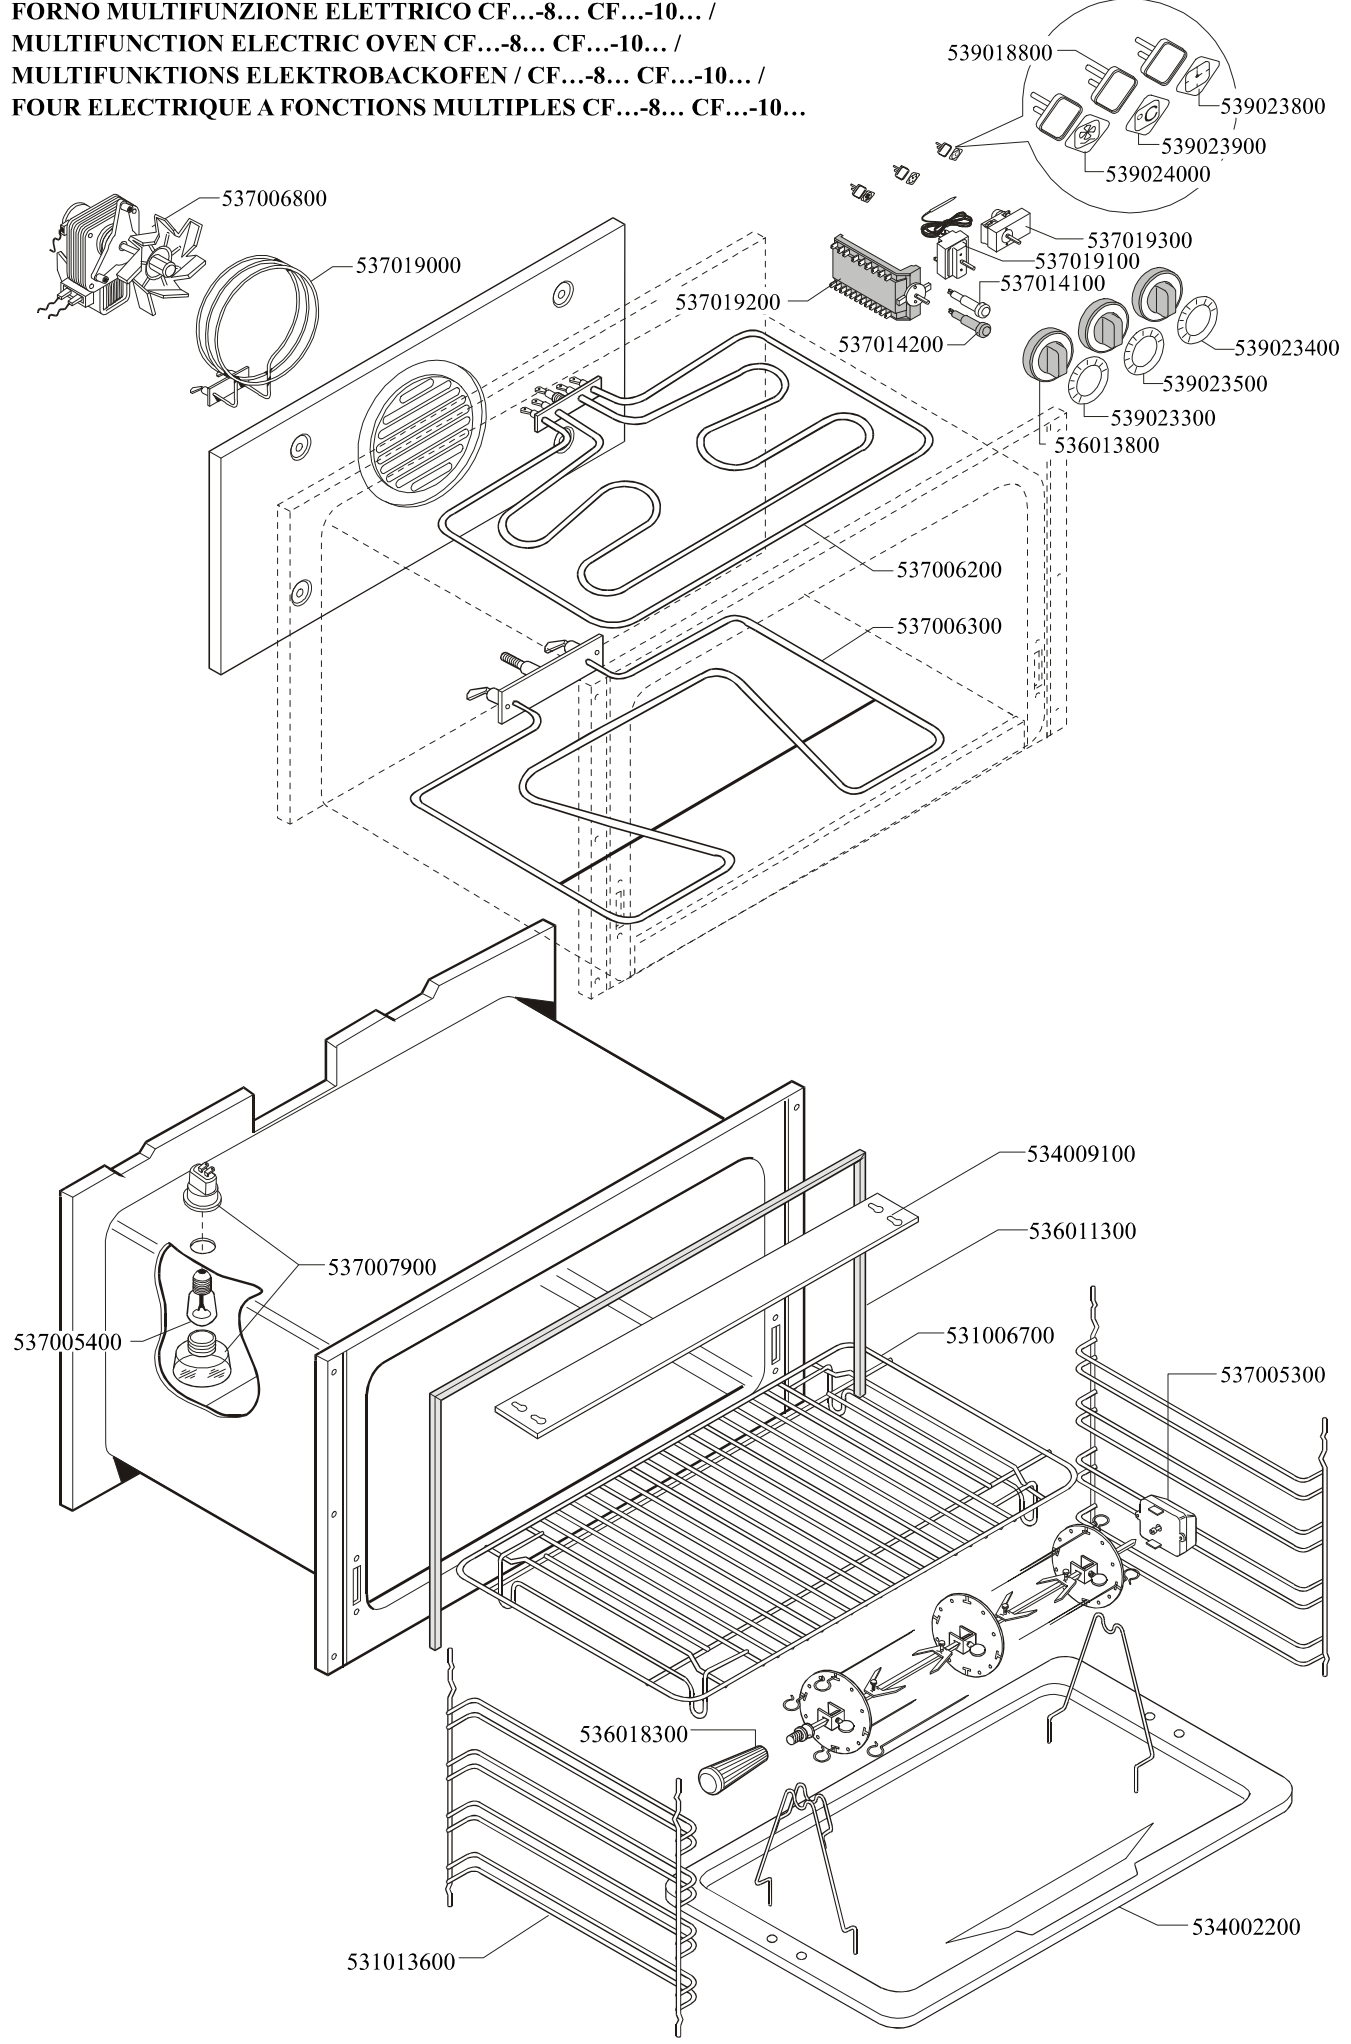

FORNO MULTIFUNZIONE ELETTRICO CF...-8... CF...-10... /
MULTIFUNCTION ELECTRIC OVEN CF...-8... CF...-10... /
MULTIFUNKTIONS ELEKTROBACKOFEN / CF...-8... CF...-10... /
FOUR ELECTRIQUE A FONCTIONS MULTIPLES CF...-8... CF...-10...