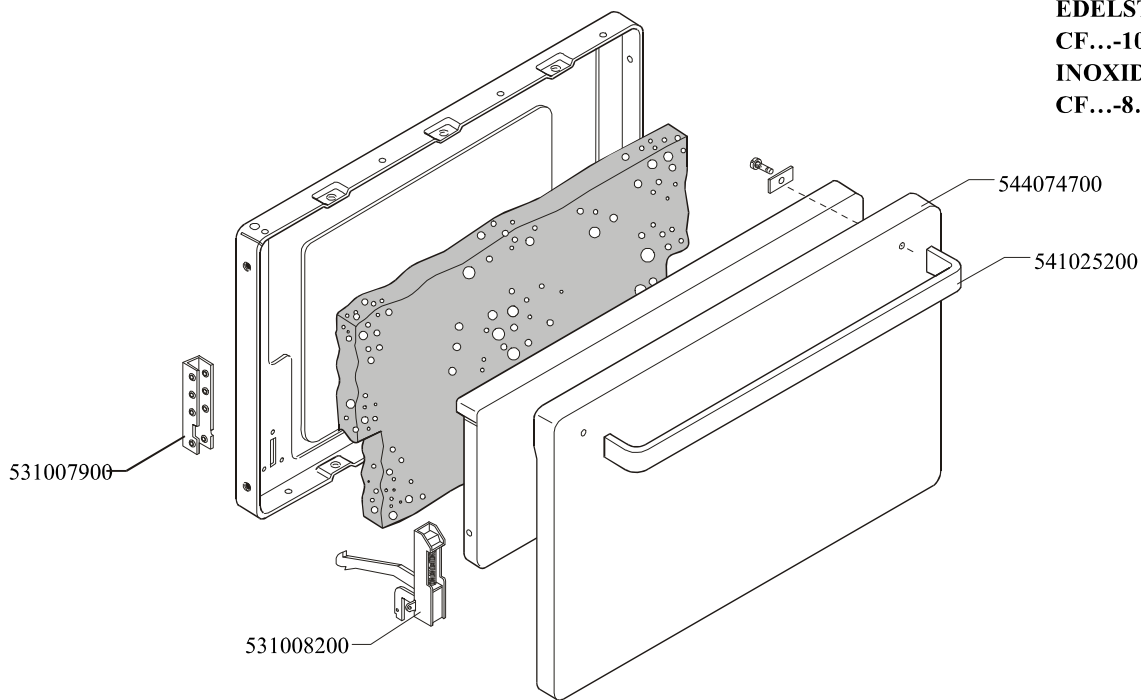

531009600

Page	Pos	Code	Description
001		544044300	SIDE 1000 RANGE
001		536012000	HEXAGONAL LOCK NUT PG-21
001		537014000	CABLE SECURING CLAMP PG-21
001		531008100	ADJUSTABLE LEG H9 CHROME
002		541027000	NEUTRAL SPACER 1000
002		537002200	ELECTRICAL PLATE D.180 W1500 V230
002		537002100	ELECTRICAL PLATE D.145 W1000 V230
002		537002300	ELECTRICAL PLATE D.220 W2000 V230
002		544216400	UPPER PLATE CF-10E/A (OLD MOD.)
002		544083100	CONTROL PANEL FOR RANGE CFM-10ET
002		537000300	COMMUTATOR 7 POSITIONS S.49 16A
002		536002100	KNOB 7 POSITIONS SNACK
002		537014100	WHITE WARNING LIGHT 250V
003		537006800	FAN 240V CF-62
003		537019100	THERMOSTAT FOR MULTIFUNCTION OVEN
003		539018800	INDEX FOR OVEN KNOB
003		539023800	SIGN PLATE FOR OVEN TIMER
003		539023900	SIGN PLATE FOR OVEN TEMPERATURE
003		539024000	SIGN PLATE FOR OVEN SELECTOR
003		537019300	TIMER FOR MULTIFUNCTION OVEN
003		539023400	ADHESIVE GRADUATED DISC F.KNOB
003		539023500	ADHESIVE GRAD.DISC *E.MULTIF.TERM.
003		539023300	ADHESIVE GRADUATED DISC FOR KNOB
003		536013800	KNOB D.70 BLACK 6*5 WITH SPRING
003		537014100	WHITE WARNING LIGHT 250V
003		537014200	GREEN WARNING LIGHT 250V
003		537019200	SELECTOR FOR MULTIFUNCTION OVEN
003		537006200	UPPER OVEN HEATING EL.1000+2000W
003		537006300	LOWER OVEN HEATING EL.W1750 230CF8/
003		537005400	OVEN BULB 15W 300°C
003		537007900	OVEN BULB-SOCKET
003		534009100	GRILL PROTECTION CF-8/10
003		536011300	OVEN GASKET CF-8/10
003		531006700	OVEN GRID FOR CF-8/10
003		537005300	MOTOR FOR SPIT CF-8/10
003		534002200	OVEN DRIPPING-PAN CF-8/10
003		531013600	SIDE GRID FOR MAXI/VENTILATED OVEN
004		531012700	STAINLESS STEEL OVEN DOOR CF-8/10
004		531007900	STAINLESS STEEL DOOR WHEEL HOLDER
004		531008200	STAINLESS STEEL DOOR HINGE CF-8/10
004		544074700	STAINLESS STEEL OVEN DOOR PANEL
004		541025200	STAINLESS STEEL OVEN DOOR HANDLE
004		531009600	COMPLETE GLASS OVEN DOOR
004		531012400	GLASS DOOR WHEEL HOLDER CF-8/10
004		531007300	GLASS DOOR HINGE CF-8/10
004		536007100	INTERNAL GLASS OVEN DOOR CF-8/10
004		536007000	EXTERNAL GLASS OVEN DOOR CF8/10