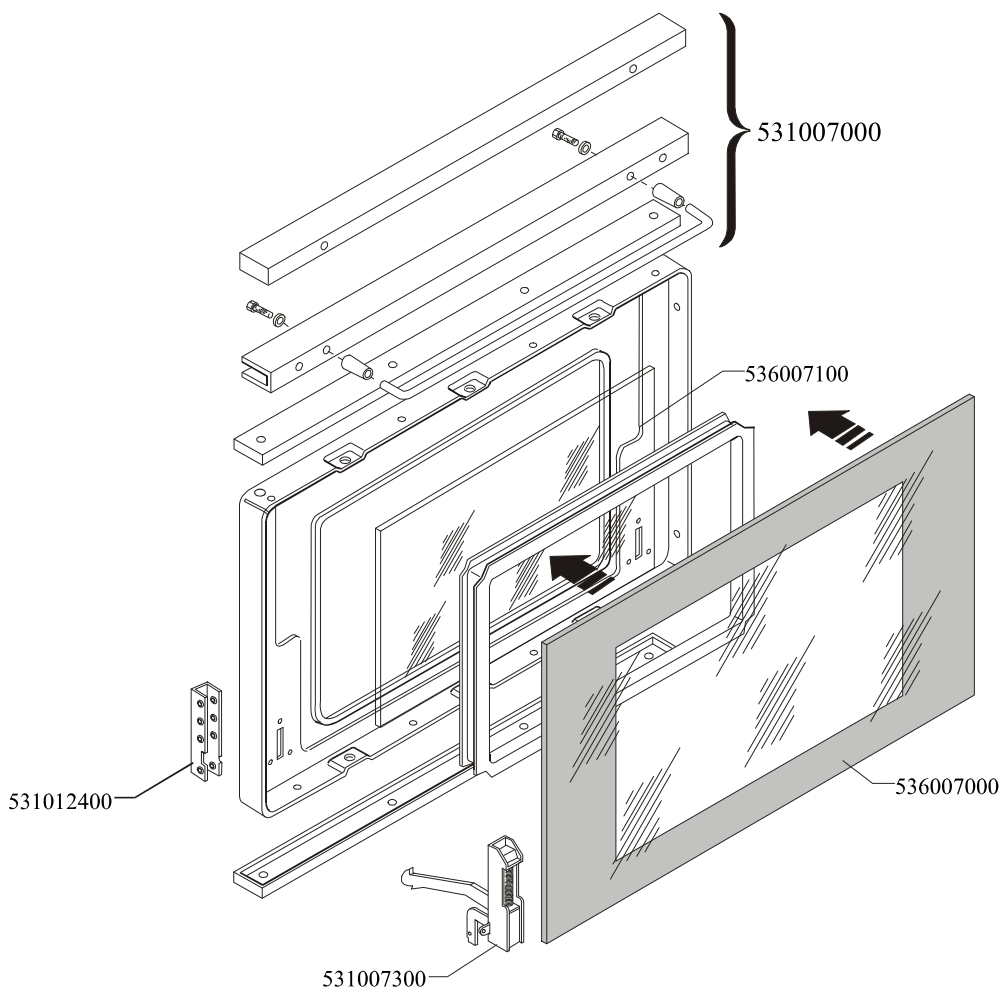

531009600

Page	Pos	Code	Description
001		544044300	SIDE 1000 RANGE
001		536012000	HEXAGONAL LOCK NUT PG-21
001		537014000	CABLE SECURING CLAMP PG-21
001		531008100	ADJUSTABLE LEG H9 CHROME
002		541027000	NEUTRAL SPACER 1000
002		537002200	ELECTRICAL PLATE D.180 W1500 V230
002		537002100	ELECTRICAL PLATE D.145 W1000 V230
002		537002300	ELECTRICAL PLATE D.220 W2000 V230
002		544216400	UPPER PLATE CF-10E/A (OLD MOD.)
002		544083100	CONTROL PANEL FOR RANGE CFM-10ET
002		537000300	COMMUTATOR 7 POSITIONS S.49 16A
002		536002100	KNOB 7 POSITIONS SNACK
002		537014100	WHITE WARNING LIGHT 250V
003		537006800	FAN 240V CF-62
003		537019100	THERMOSTAT FOR MULTIFUNCTION OVEN
003		539018800	INDEX FOR OVEN KNOB
003		539023800	SIGN PLATE FOR OVEN TIMER
003		539023900	SIGN PLATE FOR OVEN TEMPERATURE
003		539024000	SIGN PLATE FOR OVEN SELECTOR
003		537019300	TIMER FOR MULTIFUNCTION OVEN
003		539023400	ADHESIVE GRADUATED DISC F.KNOB
003		539023500	ADHESIVE GRAD.DISC *E.MULTIF.TERM.
003		539023300	ADHESIVE GRADUATED DISC FOR KNOB
003		536013800	KNOB D.70 BLACK 6*5 WITH SPRING
003		537014100	WHITE WARNING LIGHT 250V
003		537014200	GREEN WARNING LIGHT 250V
003		537019200	SELECTOR FOR MULTIFUNCTION OVEN
003		537006200	UPPER OVEN HEATING EL.1000+2000W
003		537006300	LOWER OVEN HEATING EL.W1750 230CF8/
003		537005400	OVEN BULB 15W 300°C
003		537007900	OVEN BULB-SOCKET
003		534009100	GRILL PROTECTION CF-8/10
003		536011300	OVEN GASKET CF-8/10
003		531006700	OVEN GRID FOR CF-8/10
003		537005300	MOTOR FOR SPIT CF-8/10
003		534002200	OVEN DRIPPING-PAN CF-8/10
003		531013600	SIDE GRID FOR MAXI/VENTILATED OVEN
004		531012700	STAINLESS STEEL OVEN DOOR CF-8/10
004		531007900	STAINLESS STEEL DOOR WHEEL HOLDER
004		531008200	STAINLESS STEEL DOOR HINGE CF-8/10
004		544074700	STAINLESS STEEL OVEN DOOR PANEL
004		541025200	STAINLESS STEEL OVEN DOOR HANDLE
004		531009600	COMPLETE GLASS OVEN DOOR
004		531012400	GLASS DOOR WHEEL HOLDER CF-8/10
004		531007300	GLASS DOOR HINGE CF-8/10
004		536007100	INTERNAL GLASS OVEN DOOR CF-8/10
004		536007000	EXTERNAL GLASS OVEN DOOR CF8/10