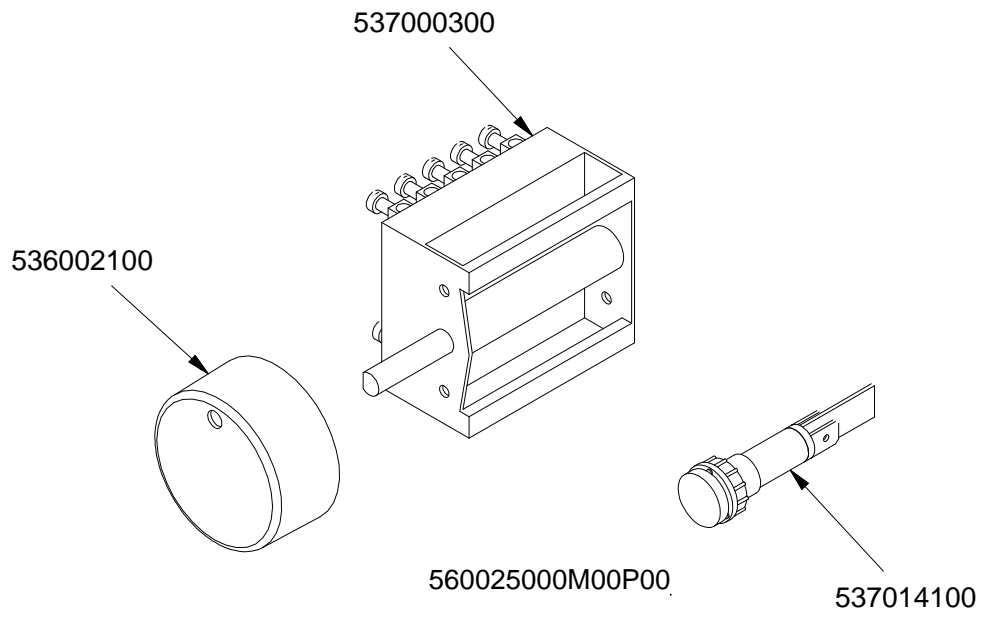

FORNO / OVEN / BACKOFEN / FOUR / CF-62

ELETTORICO MULTIFUNZIONE / MULTIFUNCTION ELECTRIC / MULTIFUNKTIONS
ELEKTRO / ELECTRIQUE A FONCTIONS MULTIPLES ≤0706

PC-E

Page	Pos	Code	Description
001		537002200	ELECTRICAL PLATE D.180 W1500 V230
001		537002100	ELECTRICAL PLATE D.145 W1000 V230
001		541015500	NEUTRAL SPACER 62
001		544060502	UPPER PLATE NEW PC-62E CF-62E
001		544216002	UPPER PLATE CF-62E/A
001		544041101	CONTROL PANEL CF-62E
001		544040901	SIDE RANGE CF-62
001		531008100	ADJUSTABLE LEG H9 CHROME
002		533079700	LOCK SPRING FOR BULB §3/§4
002		537006401	GRILL HEATING EL.W3100 V230 CF-62
002		537025100	FAN FOR MULTIF.OVEN CF-62E
002		537024600	SPIT MOTOR FOR CF-8/10E V230
002		531038400	LHD DOOR WHEEL HOLDER MUL.OVEN CF62
002		536011401	OVEN GASKET CF-62
002		537006501	CIRC.HEATING EL. W2400 V230 CF-62
002		537024800	OVEN BULB-SOCKET CF-62E
002		537024900	OVEN BULB 15W 300°C MAXI OVEN
002		531038300	RHD DOOR WHEEL HOLDER F.MULTIF-OVEN
002		537025000	OVEN LOW.HEATING EL.W1200 V230 CF62
002		531038200	SPIT FOR MULTIF. NEW OVEN CF-62
002		533085100	GRID FOR SPIT SUPPORT MULT.OV.CF-62
002		531012801	OVEN GRID CF-62
002		531037800	SUPPORT GRID OVEN NEW CF-62E
002		536018300	GRIP FOR ROTATING SPIT
002		534008901	OVEN DRIPPING-PAN CF-62
002		531012501	COMPLETE OVEN DOOR CF-62
002		536023600	GASKET FOR GLASS DOOR CF-62E
002		539023500	ADHESIVE GRAD.DISC *E.MULTIF.TERM.
002		536006501	NEW OVEN DOOR HANDLE CF-62
002		536021800	DOOR HANDLE SPACER FOR MAXI OVEN
002		536011101	INTERNAL GLASS FOR OVEN DOOR CF-62
002		531007101	OVEN DOOR HINGE FOR CF-62
002		536011201	EXTERNAL GLASS FOR OVEN DOOR CF-62
002		537019200	SELECTOR FOR MULTIFUNCTION OVEN
002		539024000	SIGN PLATE FOR OVEN SELECTOR
002		536013800	KNOB D.70 BLACK 6*5 WITH SPRING
002		537014100	WHITE WARNING LIGHT 250V
002		539023300	ADHESIVE GRADUATED DISC FOR KNOB
002		537014200	GREEN WARNING LIGHT 250V
002		537024700	SINGLEPH.THERMOST.45-250°C MULTI.OV
002		539023900	SIGN PLATE FOR OVEN TEMPERATURE
002		537019300	TIMER FOR MULTIFUNCTION OVEN
002		544015500	INNER DOOR OF OVEN CF-62
002		539023800	SIGN PLATE FOR OVEN TIMER
002		539023400	ADHESIVE GRADUATED DISC F.KNOB
003		537000300	COMMUTATOR 7 POSITIONS S.49 16A
003		536002100	KNOB 7 POSITIONS SNACK
003		537014100	WHITE WARNING LIGHT 250V