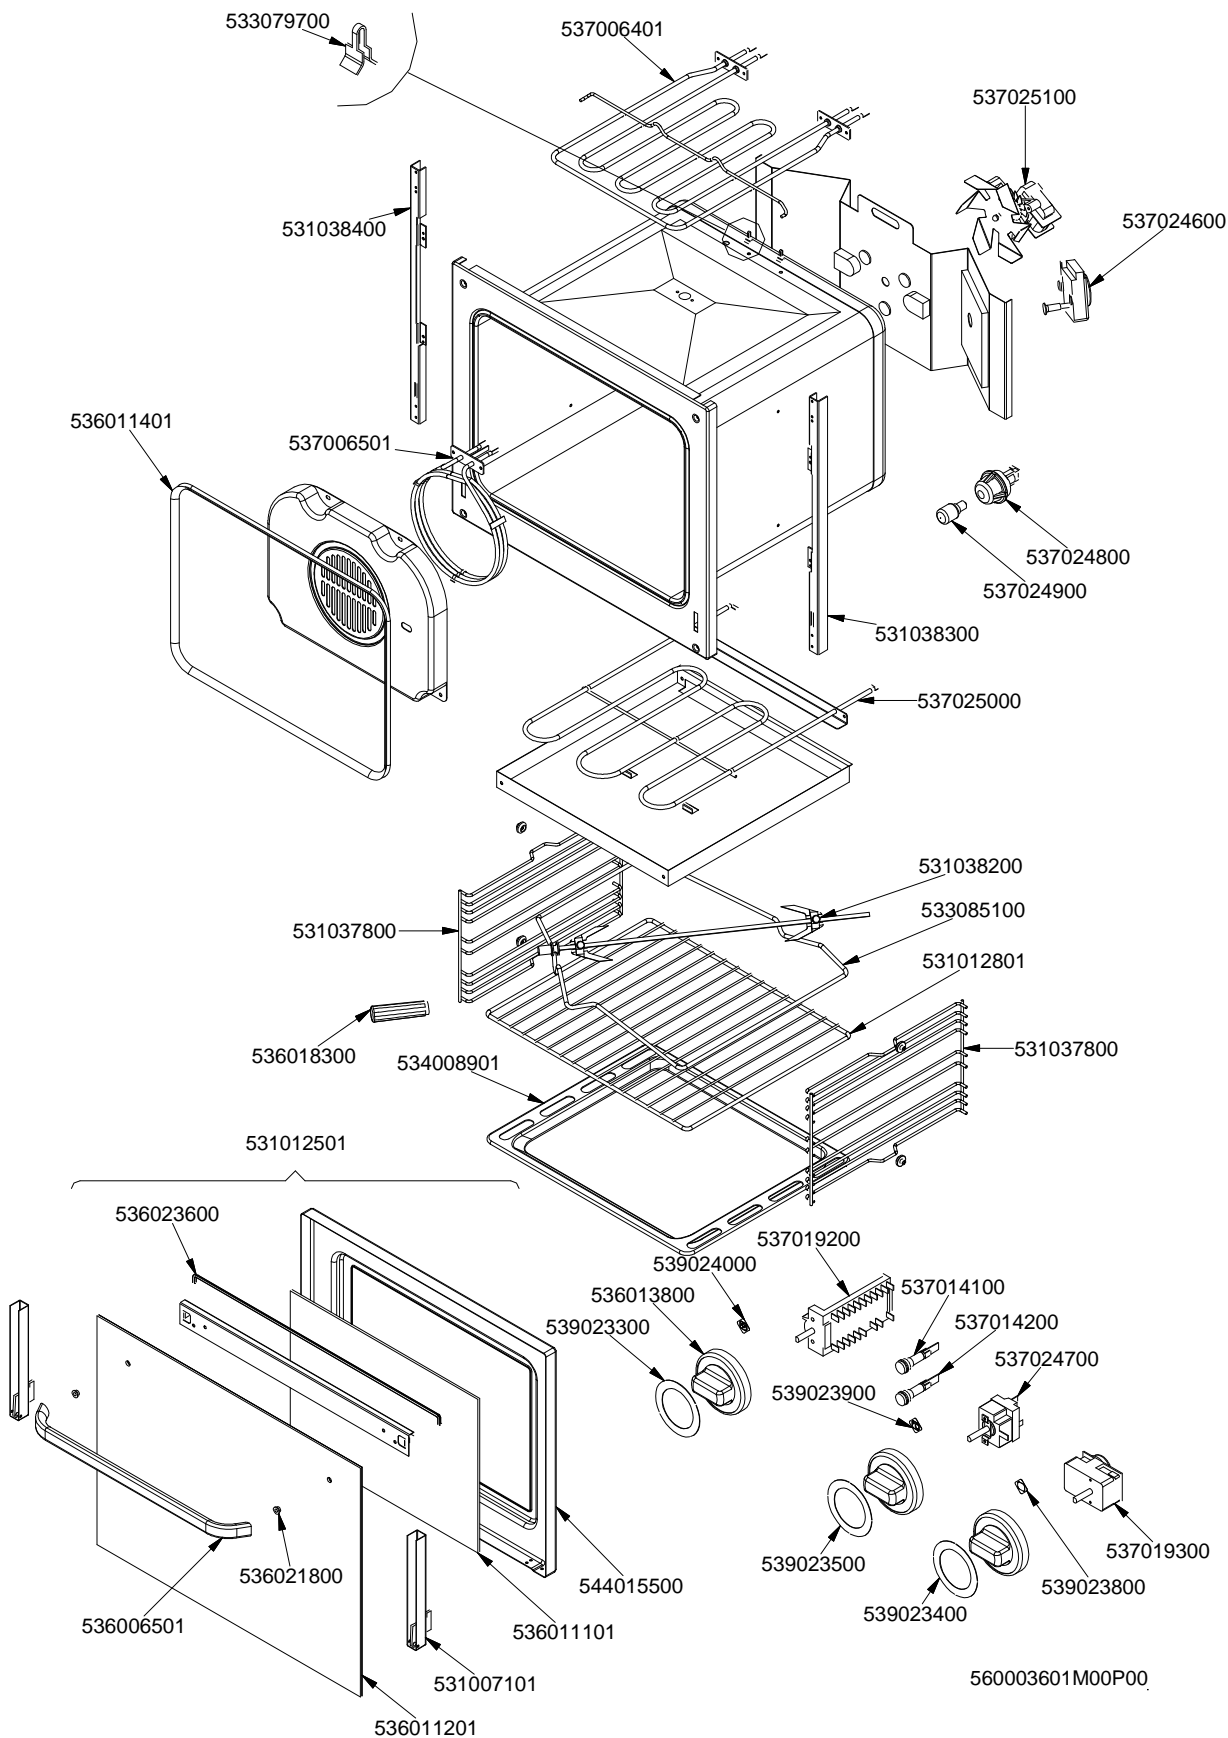

FORNO / OVEN / BACKOFEN / FOUR / CF-62

ELETTORICO MULTIFUNZIONE / MULTIFUNCTION ELECTRIC / MULTIFUNKTIONS
ELEKTRO / ELECTRIQUE A FONCTIONS MULTIPLES ≤0706

PC-E

Page	Pos	Code	Description
001		537002200	ELECTRICAL PLATE D.180 W1500 V230
001		537002100	ELECTRICAL PLATE D.145 W1000 V230
001		541015500	NEUTRAL SPACER 62
001		544060502	UPPER PLATE NEW PC-62E CF-62E
001		544216002	UPPER PLATE CF-62E/A
001		544041101	CONTROL PANEL CF-62E
001		544040901	SIDE RANGE CF-62
001		531008100	ADJUSTABLE LEG H9 CHROME
002		533079700	LOCK SPRING FOR BULB §3/§4
002		537006401	GRILL HEATING EL.W3100 V230 CF-62
002		537025100	FAN FOR MULTIF.OVEN CF-62E
002		537024600	SPIT MOTOR FOR CF-8/10E V230
002		531038400	LHD DOOR WHEEL HOLDER MUL.OVEN CF62
002		536011401	OVEN GASKET CF-62
002		537006501	CIRC.HEATING EL. W2400 V230 CF-62
002		537024800	OVEN BULB-SOCKET CF-62E
002		537024900	OVEN BULB 15W 300°C MAXI OVEN
002		531038300	RHD DOOR WHEEL HOLDER F.MULTIF-OVEN
002		537025000	OVEN LOW.HEATING EL.W1200 V230 CF62
002		531038200	SPIT FOR MULTIF. NEW OVEN CF-62
002		533085100	GRID FOR SPIT SUPPORT MULT.OV.CF-62
002		531012801	OVEN GRID CF-62
002		531037800	SUPPORT GRID OVEN NEW CF-62E
002		536018300	GRIP FOR ROTATING SPIT
002		534008901	OVEN DRIPPING-PAN CF-62
002		531012501	COMPLETE OVEN DOOR CF-62
002		536023600	GASKET FOR GLASS DOOR CF-62E
002		539023500	ADHESIVE GRAD.DISC *E.MULTIF.TERM.
002		536006501	NEW OVEN DOOR HANDLE CF-62
002		536021800	DOOR HANDLE SPACER FOR MAXI OVEN
002		536011101	INTERNAL GLASS FOR OVEN DOOR CF-62
002		531007101	OVEN DOOR HINGE FOR CF-62
002		536011201	EXTERNAL GLASS FOR OVEN DOOR CF-62
002		537019200	SELECTOR FOR MULTIFUNCTION OVEN
002		539024000	SIGN PLATE FOR OVEN SELECTOR
002		536013800	KNOB D.70 BLACK 6*5 WITH SPRING
002		537014100	WHITE WARNING LIGHT 250V
002		539023300	ADHESIVE GRADUATED DISC FOR KNOB
002		537014200	GREEN WARNING LIGHT 250V
002		537024700	SINGLEPH.THERMOST.45-250°C MULTI.OV
002		539023900	SIGN PLATE FOR OVEN TEMPERATURE
002		537019300	TIMER FOR MULTIFUNCTION OVEN
002		544015500	INNER DOOR OF OVEN CF-62
002		539023800	SIGN PLATE FOR OVEN TIMER
002		539023400	ADHESIVE GRADUATED DISC F.KNOB
003		537000300	COMMUTATOR 7 POSITIONS S.49 16A
003		536002100	KNOB 7 POSITIONS SNACK
003		537014100	WHITE WARNING LIGHT 250V