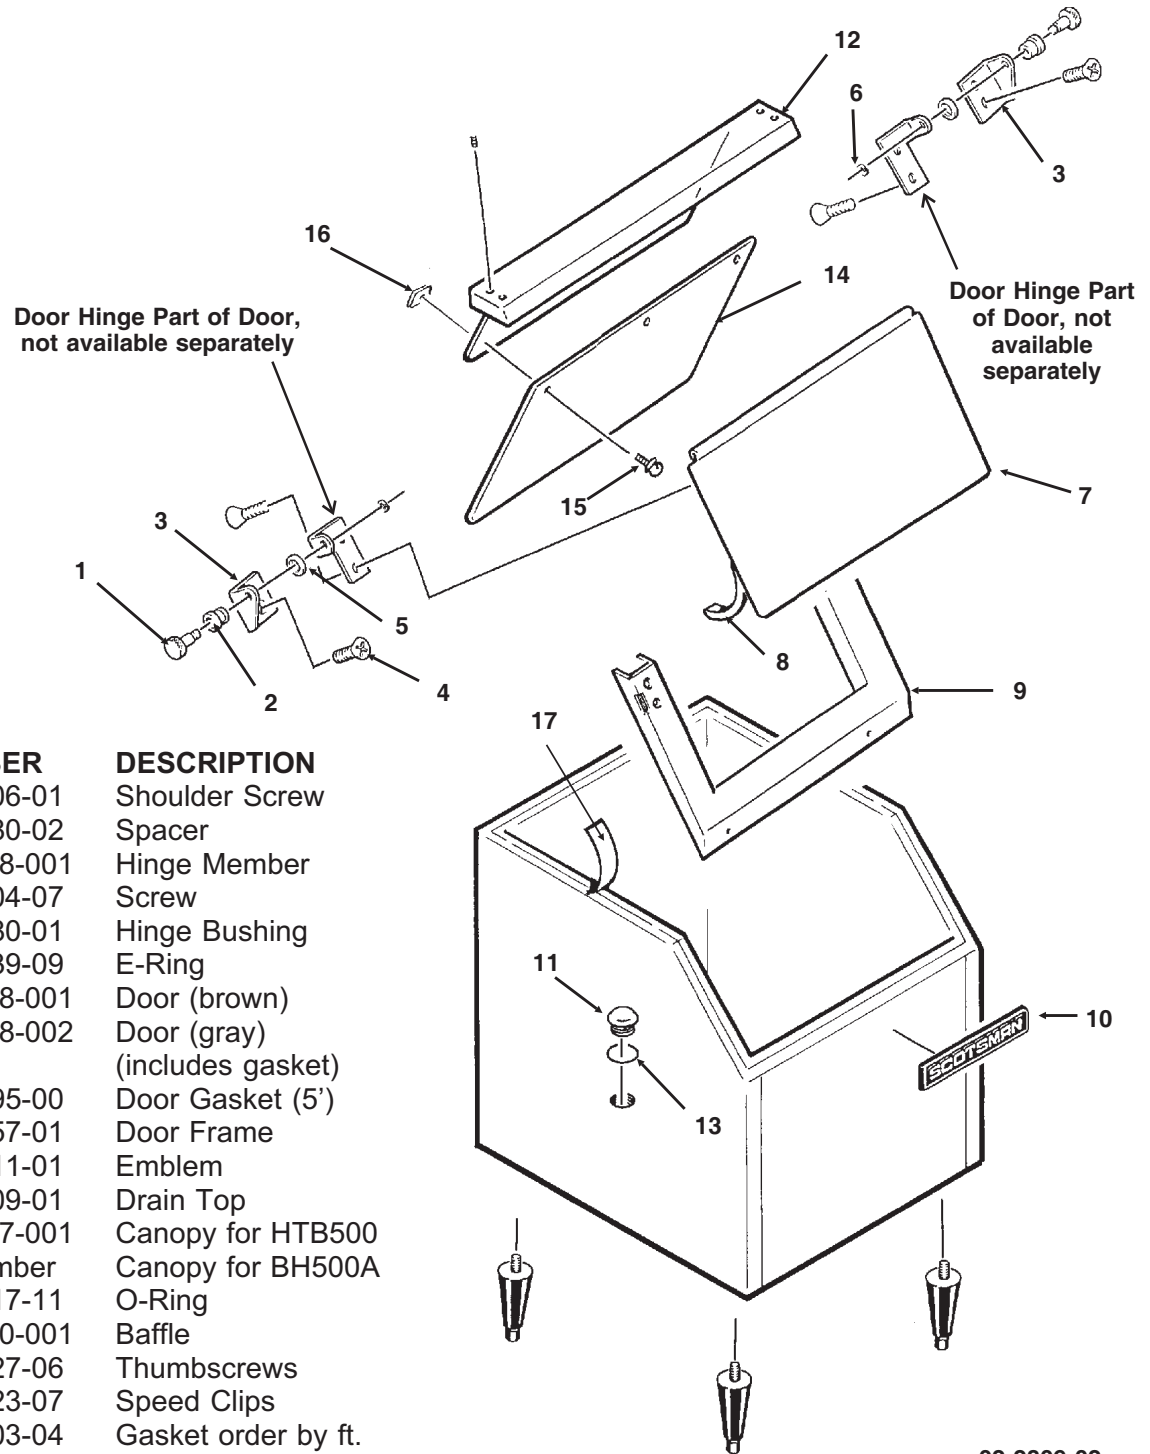

Bins, Condensers, and Accessories Service Parts

HTB500/BH500A

ITEM NUMBER	PART NUMBER	DESCRIPTION
1	02-2806-01	Shoulder Screw
2	02-2380-02	Spacer
3	A31248-001	Hinge Member
4	03-1404-07	Screw
5	02-2380-01	Hinge Bushing
6	03-1539-09	E-Ring
7	A32648-001	Door (brown)
	A32648-002	Door (gray) (includes gasket)
8	13-0595-00	Door Gasket (5')
9	02-2857-01	Door Frame
10	15-0711-01	Emblem
11	02-2809-01	Drain Top
12	A32317-001	Canopy for HTB500
	no number	Canopy for BH500A
13	13-0617-11	O-Ring
14	A32580-001	Baffle
15	03-0727-06	Thumbscrews
16	03-1423-07	Speed Clips
17	19-0503-04	Gasket order by ft.