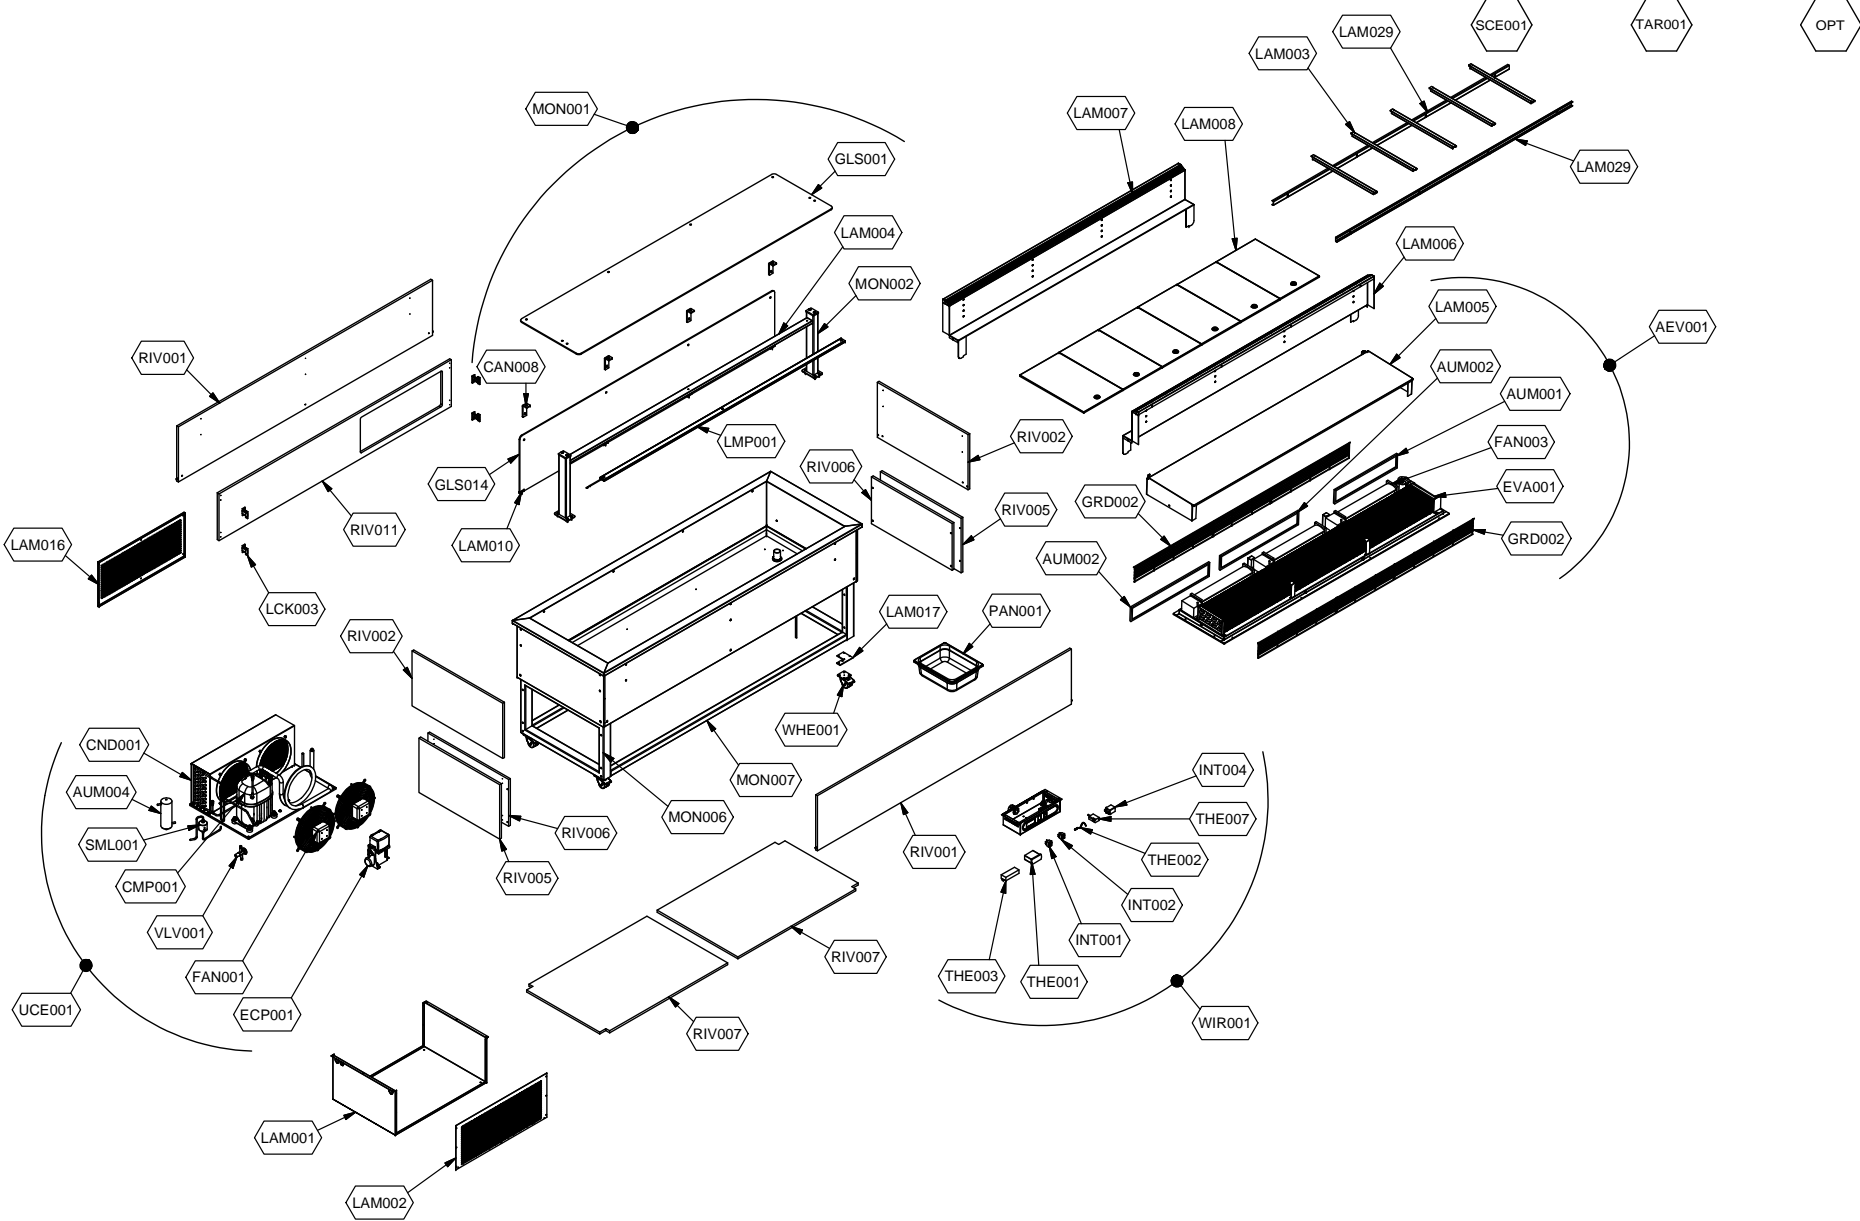

## Kühlung Büffet-Element

Artikel-Nr. 651109 (9BESS6FIFCA90 / SERVICE BLUE GN 6/1 C)

---

### Explosionszeichnung / Ersatzteile

---

Bitte bei Ersatzteilbestellung immer Artikelnummer und Seriennummer mit angeben!

<b>Code</b>	<b>Description</b>	<b>Notes</b>
73688958	FULL EVAPORATOR KIT	5
74837150	FAN PROTECTION FILTER	2
74837154	FAN PROTECTION FILTER	2
74700708	LIQUID RECEIVER	2
74702120	FIXES GLASS	
74865592	COMPRESSOR	4
74837119	CONDENSER	5
74867088	COMPRESSOR ELECTRICAL PARTS	2
74839108	EVAPORATOR	5
74845180	FAN	2
74845036	TANGENTIAL FAN	2
72538628	SUPERSTRUCTURE TOP GLASS	
72538778	FRONTAL GLASS	
74847198	EVAPORATOR GRID	
74742008	MAIN ON/OFF SWITCH	2
74742017	LIGHT ON/OFF SWITCH	2
75956088	POWER RELAY	2
72539281	CONDENSING UNIT SUPPORT	
72539288	CONDENSING UNIT GRID	
72556044	PAN SUPPORT	
72539088	LED LIGHTING COVERING	
72539398	EVAPORATOR COVERING	
72538578	EVAPORATOR FRONT AIR-CONVEYOR	
72538678	EVAPORATOR REAR AIR-CONVEYOR	
74707262	WELL TRAY	
72557114	GLASS SUPPORT	
72539715	CONDENSING UNIT GRID	
72539674	FRAME FIXING KIT	
72539488	PANS SUPPORTS	
74702072	HOOK	
72539048	LED LIGHTING	
73669068	SUPERSTRUCTURE	
72539070	SUPERSTRUCTURE SIDE SUPPORT	
72539682	SIDE FRAME	

<b>Code</b>	<b>Description</b>	<b>Notes</b>
72539698	FRONT BOTTOM FRAME	
74707120	PAN	3
72546864	FOOD ISLAND TOP LONGER SIDE PANEL	
72546794	FOOD ISLAND TOP SIDE PANEL	
72545794	EXTERNAL BOTTOM SIDE PANEL	
72545784	INTERNAL BOTTOM SIDE PANEL	
72546914	BOTTOM SHELF	
72545594	LOW BACK PANNEL	
SC850	ELECTRICAL WIRING	1
73670196	DRIER FILTER	2
RIF.TAR.B05	CONTROLLER PRESETTING SERVICE	1
74700881	UNSETTED ELECTRONIC CONTROLLER	1
74700916	PROBE	1
74700892	LED POWER PACK	1
74700954	SPEED FAN CONTROLLER	1
74861598	FULL CONDENSING UNIT	
74877103	VALVE	4
74708007	CASTOR/FEET	
73669908	POWER BOX	