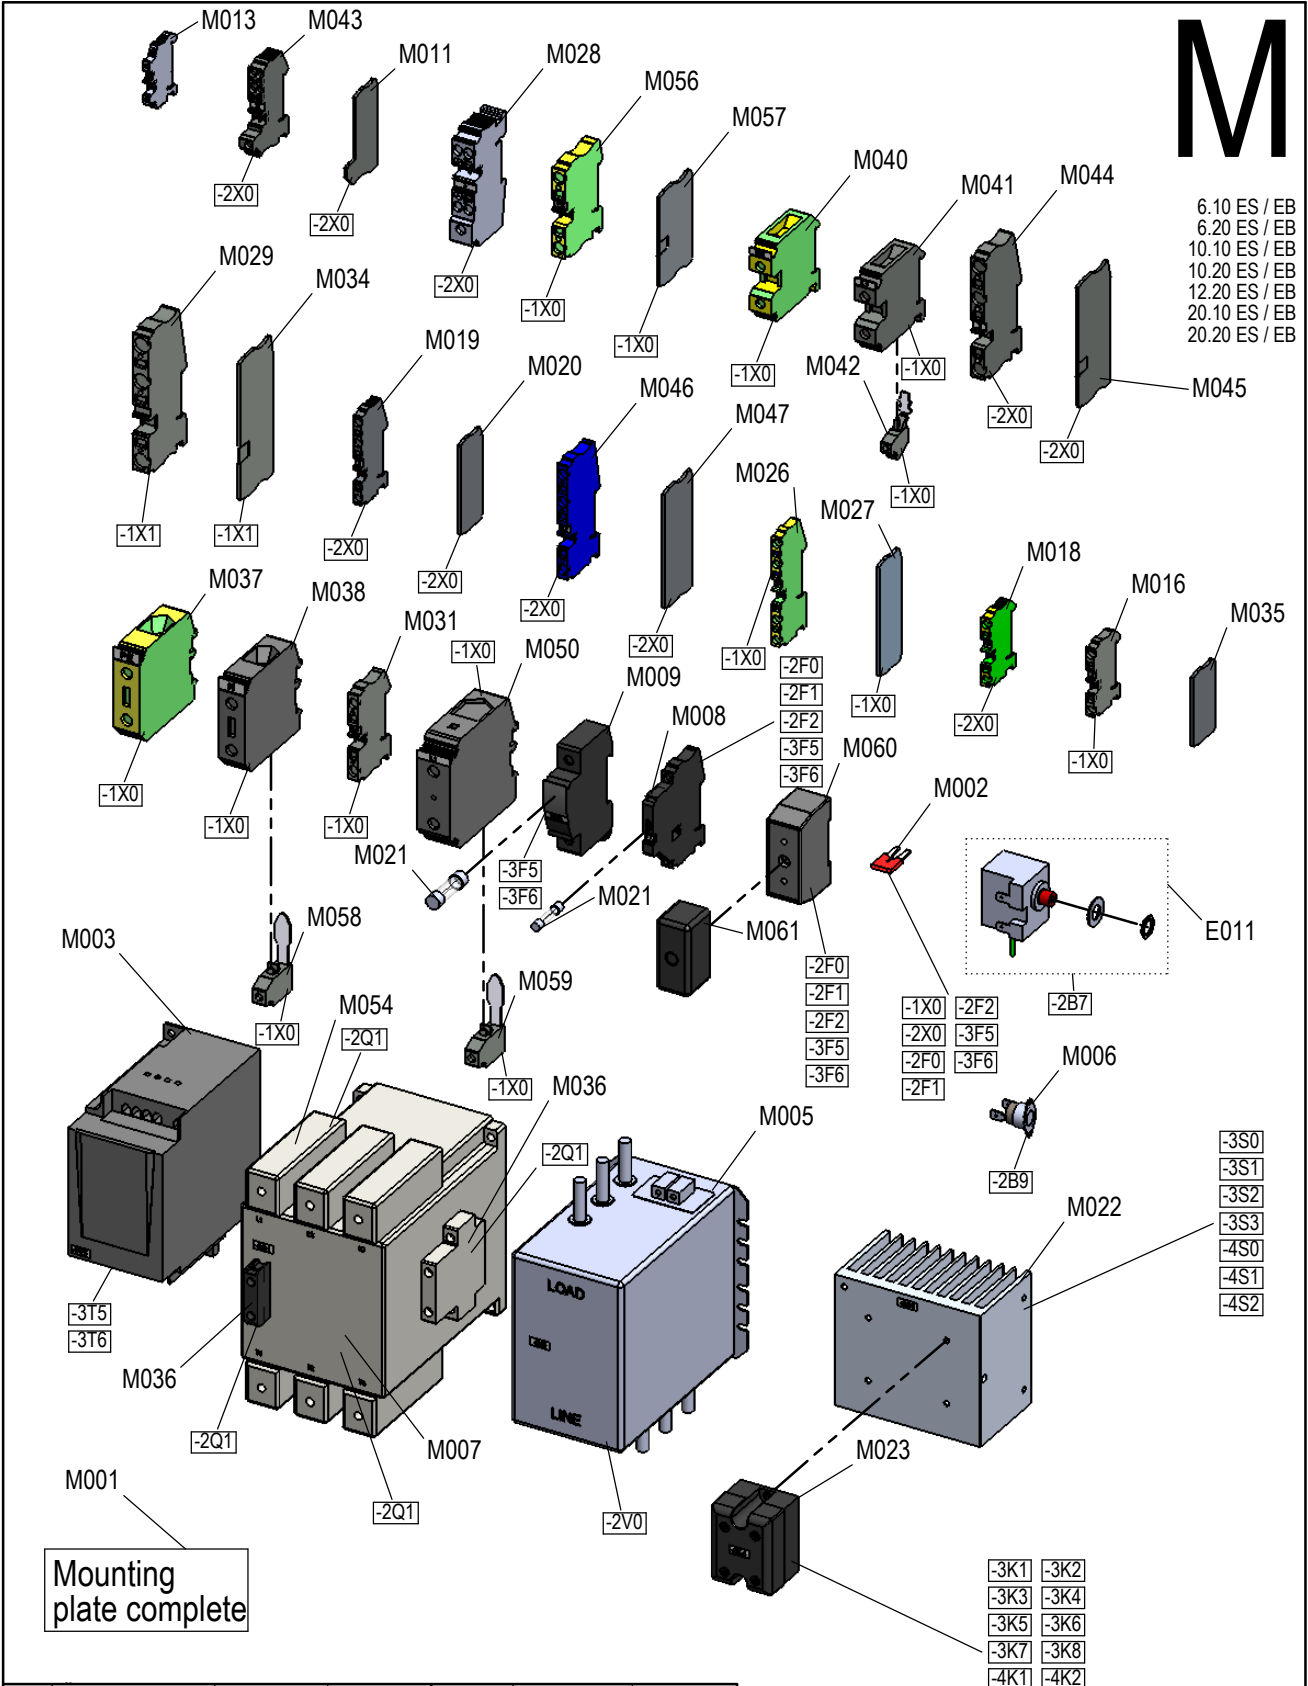

M

6.10 ES / EB
6.20 ES / EB
10.10 ES / EB
10.20 ES / EB
12.20 ES / EB
20.10 ES / EB
20.20 ES / EB

Laufende Verbesserungen des Produkts können Änderungen der Spezifikationen ohne expliziten Hinweis bedingen. Continuous improvements to the product may mean changes to the specification are made without explicit mention.
9965026_02 © 2015 Manitowoc.

01	AM 2016/005	Jan 27, 16	aneumeie	Drawn	28.10.2015	aruhdorf
02	aktualisiert	Jul 17, 18	aneumeie	App.	Jul 17, 18	aneumeie
Rev	Remarks	Date	Name		Date	Name