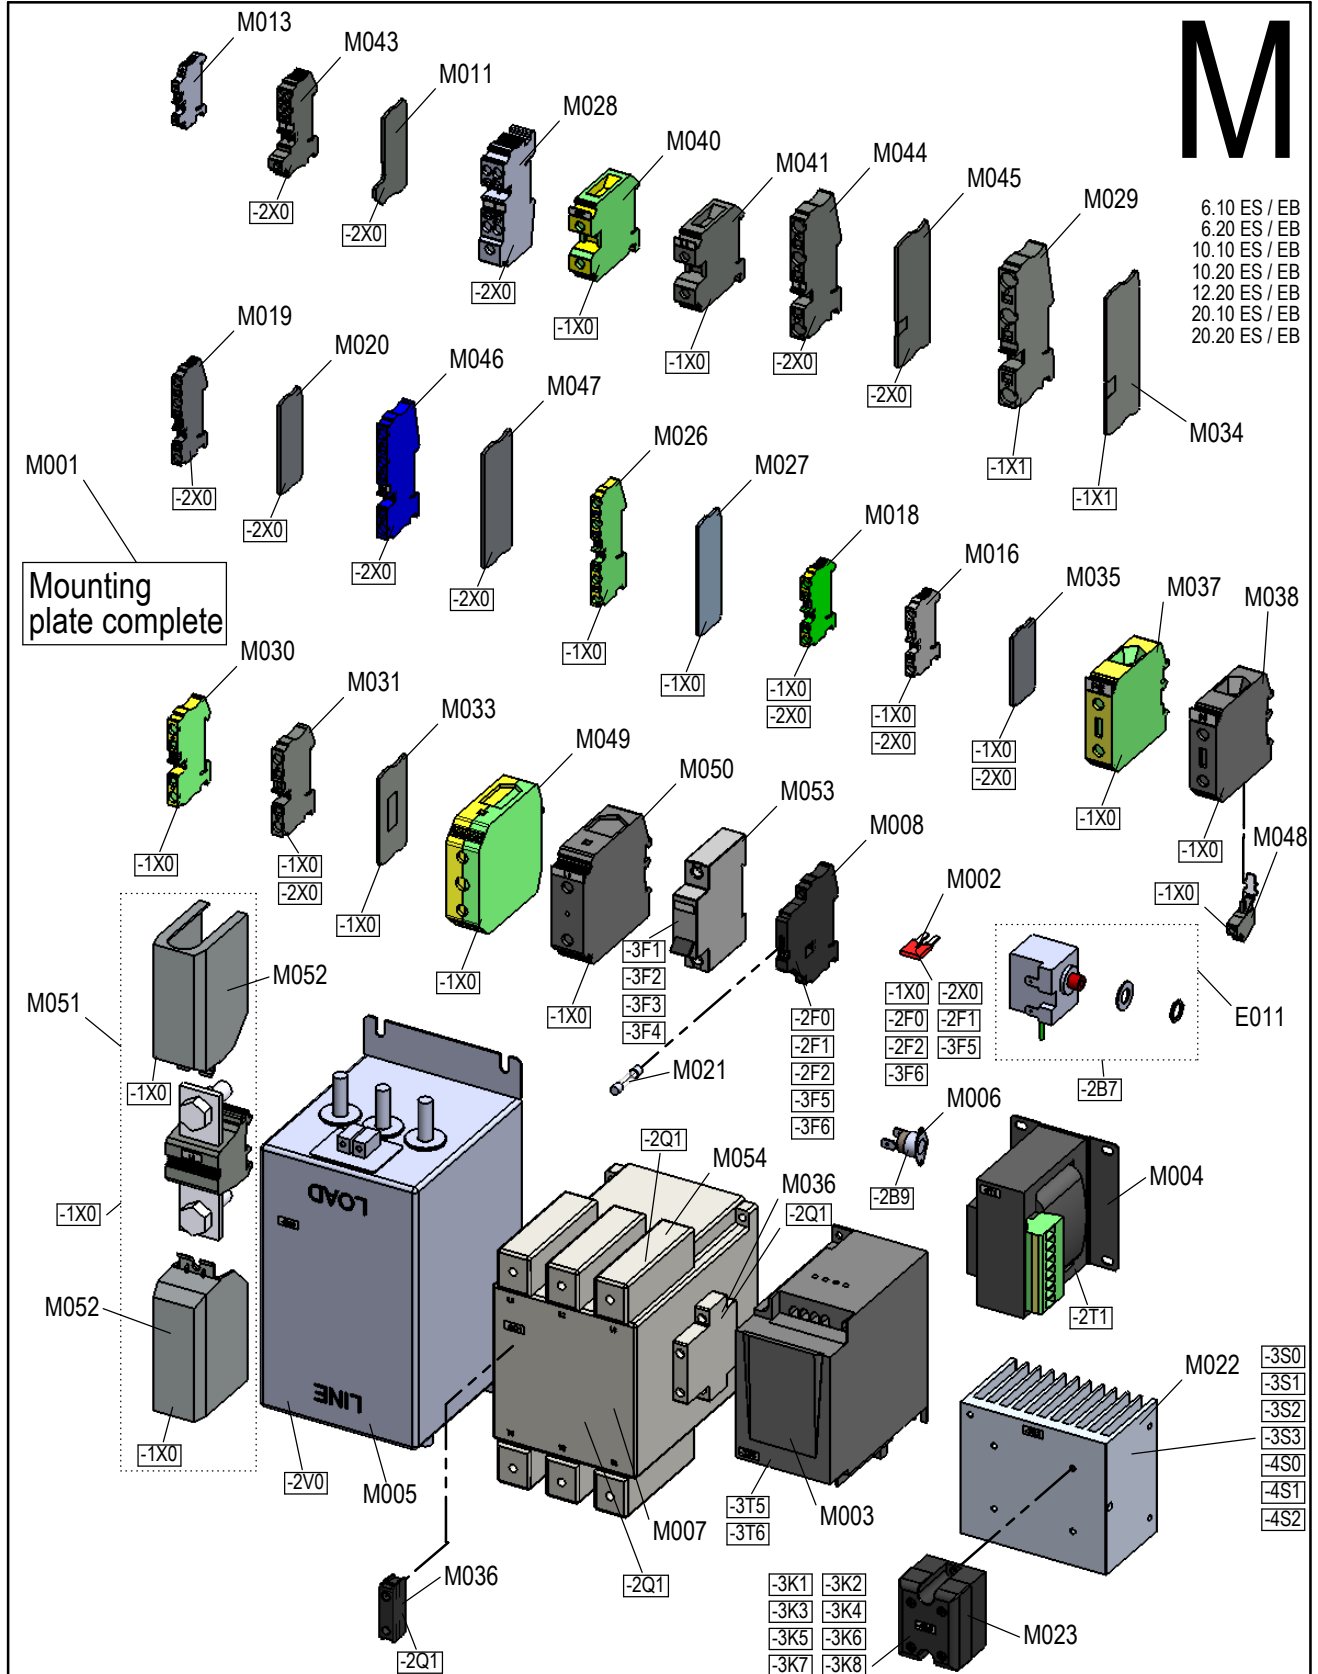

M

- 6.10 ES / EB
- 6.20 ES / EB
- 10.10 ES / EB
- 10.20 ES / EB
- 12.20 ES / EB
- 20.10 ES / EB
- 20.20 ES / EB

Laufende Verbesserungen des Produkts können Änderungen der Spezifikationen ohne expliziten Hinweis bedingen. Continuous improvements to the product may mean changes to the specification are made without explicit mention. 9965017_03 © 2015 Manitowoc.

Rev	Remarks	Date	Name	Drawn	Date	Name
02	AM 2016/014	Jul 07, 16	aneumeie	Drawn	26.10.2015	aruhdorf
03	aktualisiert	Jul 17, 18	aneumeie	App.	Jul 17, 18	aneumeie