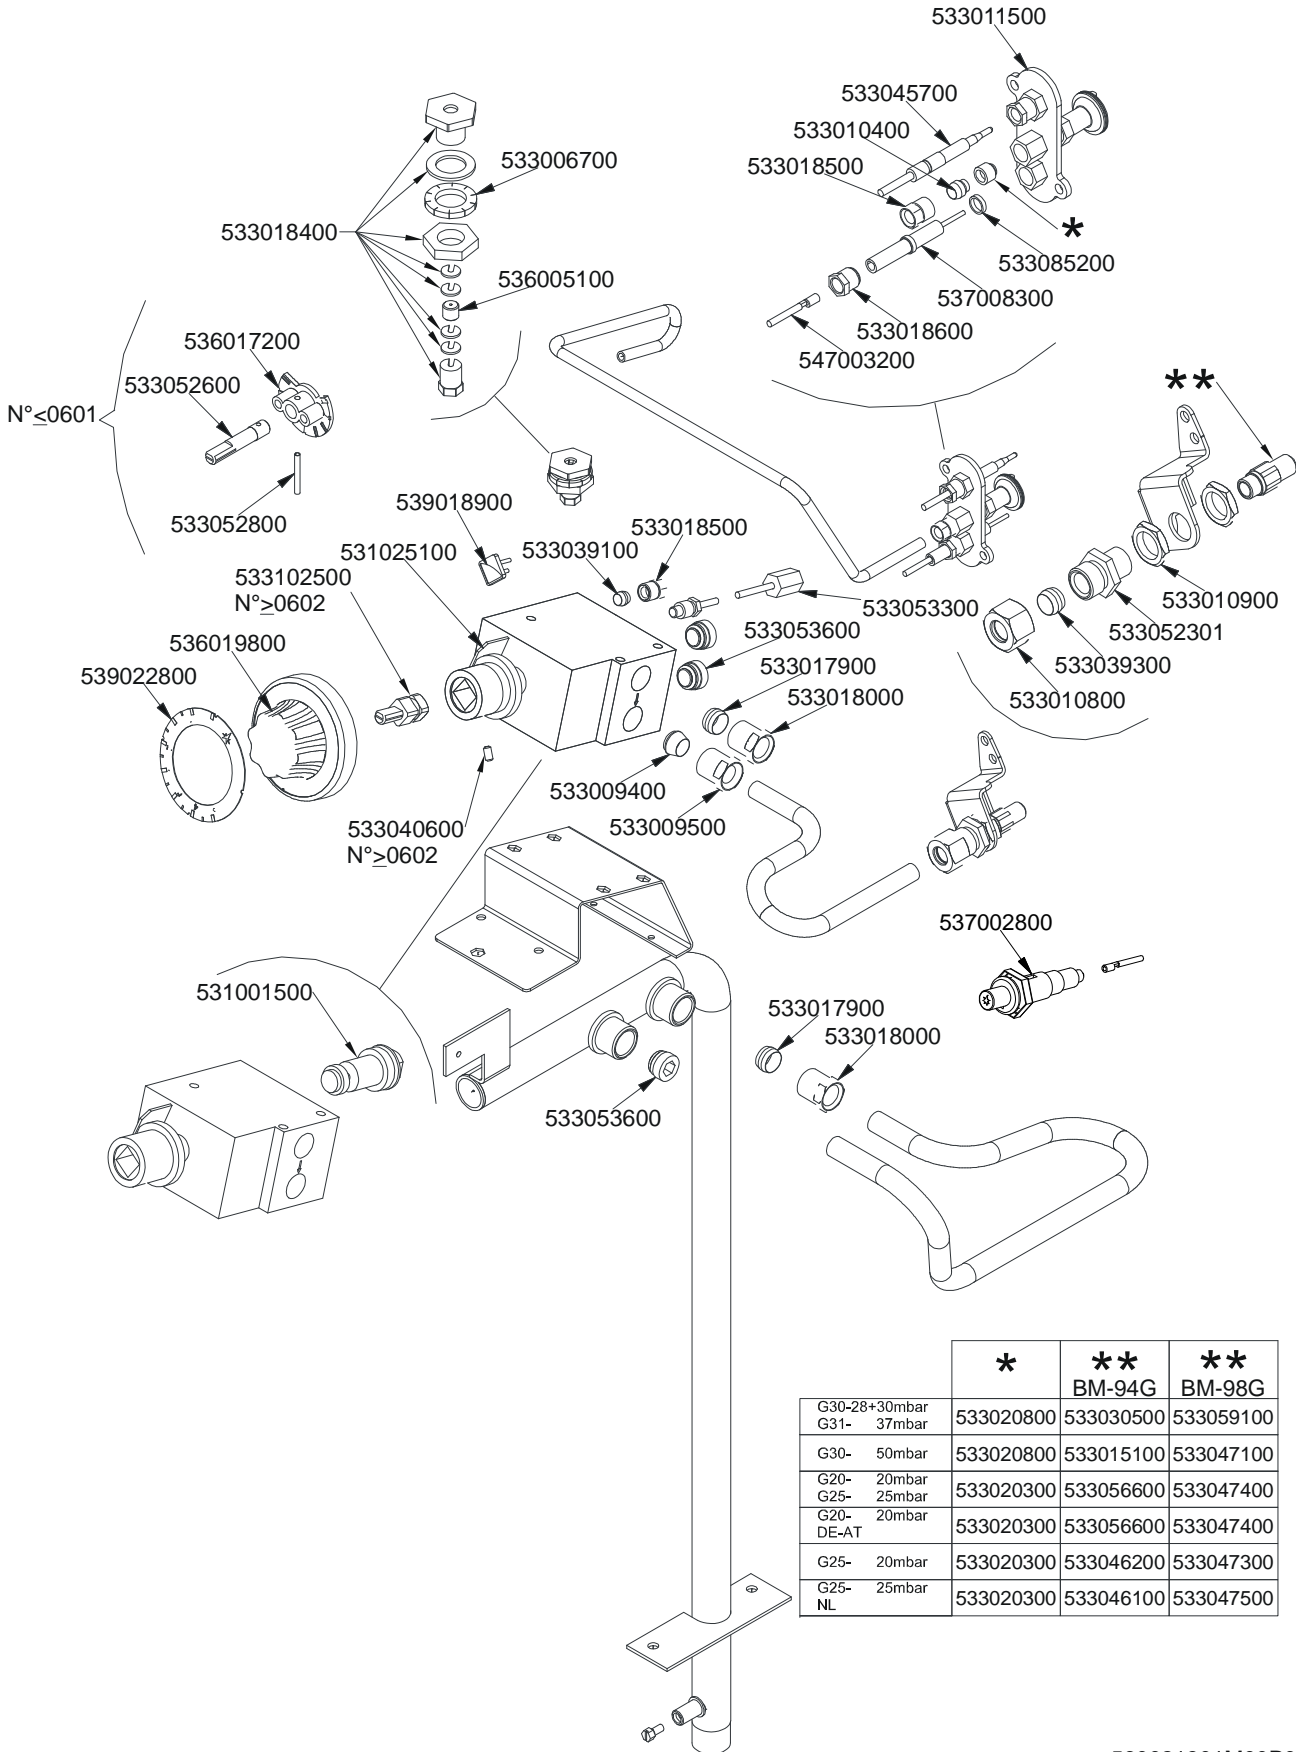

IPERLOTUS 90

GAS / GAS / GAS / GAZ

BM-94G BM-98G

560021301M00P00