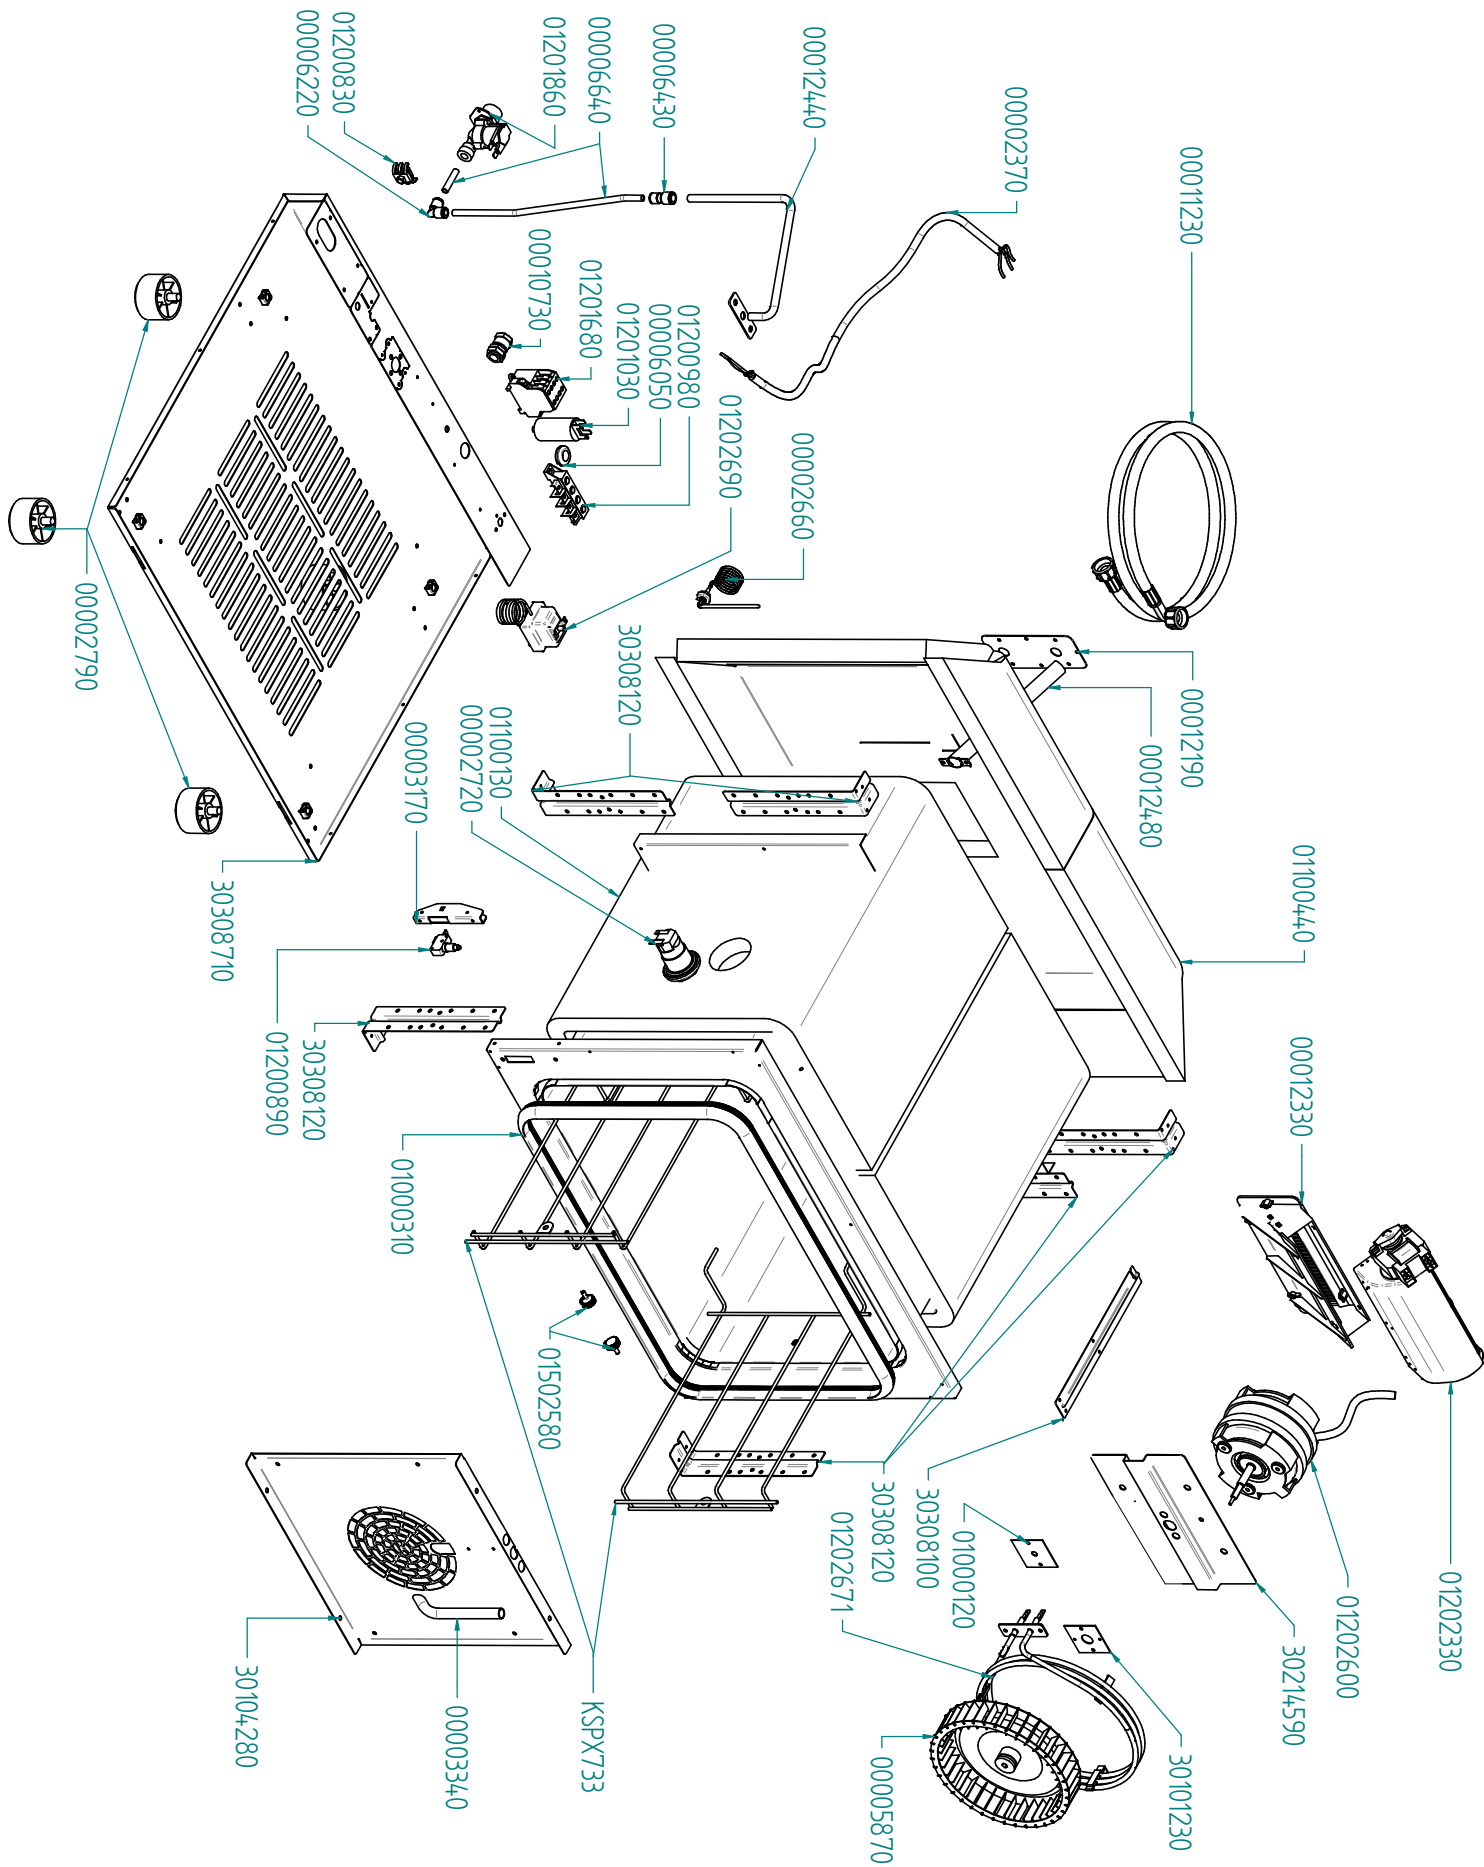

# Spare part list

Article : EKF443DUD CONVECTION OVEN, 4 TRAYS 48X34, DIGITAL CONTROL, DIRECT STEAM

Tecnoeka srl reserves the right to change prices for commercial needs without notice

Code	Previous code	Description	UM	Used quantity
00013310		LAMP HOLDER COMPLETE WITH ALOGEN LAMP 6.3MM FEMALE FASTON AND FASTON COVER	NR	1,00
01000810	09981998000	BLACK DOOR GASKET FOR THE OVENS SNACK MODEL	NR	1,00
01200890	09950437000	MICROSWITCH RPL	NR	1,00
01201030	09951017000	CONDENSER 6,3µF	NR	1,00
01201680	.	TELECONTACTOR 20A 230V-50//60Hz	NR	1,00
01201860	11951377000	ELECTROVALVE FOR KF 630, KF 10 01G, KF 912, KF 965 E KF 981	NR	1,00
01202500	11951777000	ELECTRONIC CARD FOR DIGITAL OVENS WITH PREDISPOSITION TO CORE PROBE	NR	1,00
01202600		BIDIRECTIONAL MOTOR SINGLE PHASE 230V 50HZ 2 POLES P=120W	NR	1,00
01202671		CIRCULAR HEATING 230V 3000W	NR	1,00
01202690		THERMOSTAT (BIPOLAR)	NR	1,00
20101610		COMPLETE DOOR WITH INOX COLUMNS FOR OVEN EKF443	NR	1,00