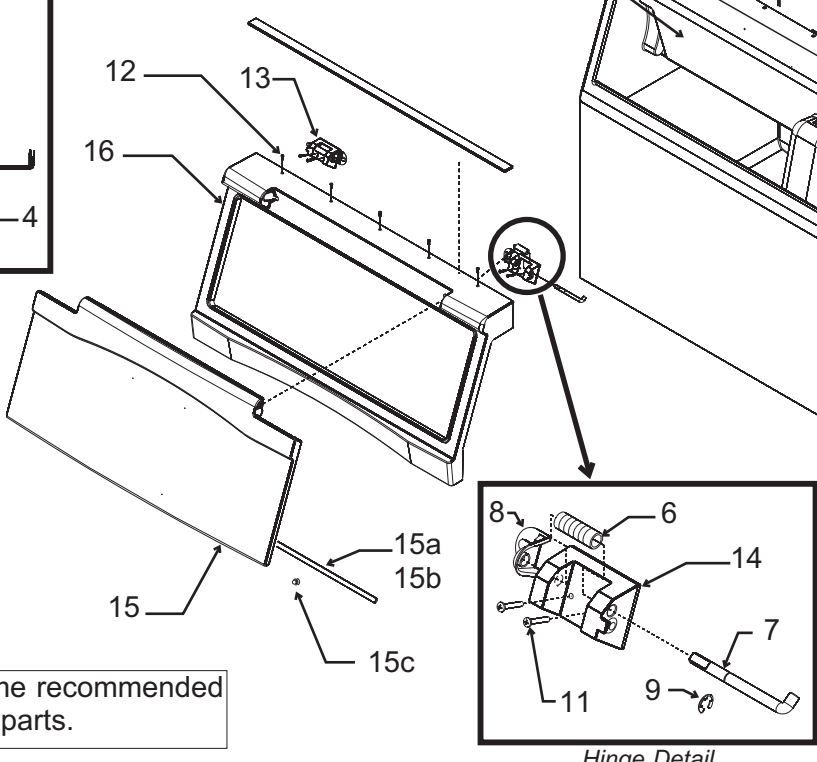

## B222, B322, B330, B530, B842, B948

Item Number	Part Number	Description	Item Number	Part Number	Description
1	02-2809-01	Drain top	17	A38920-001	Canopy, B222, B322
2	02-3108-01	Drain fitting		A38921-001	Canopy, B330, B530
3	02-4193-01	Drain gasket		A38922-001	Canopy, B842
4	02-4234-01	Drain panel, SS only		A38923-001	Canopy, B948
5	02-0540-01	Scoop	18	A38910-001	Baffle, B222, B322
6	03-3876-01	Spring*		A38911-001	Baffle, B330, B530
7	03-3874-01	Hinge pin*		A38912-001	Baffle, B842
8	13-0946-01	Hinge gasket		A38913-001	Baffle, B948
9	03-1539-12	E clip*	19	13-0943-02	Gasket, 22" use 86" Gasket, 30" use 102" Gasket, 42" use 126" Gasket, 48" use 136"
10	05-0586-01	Elbow for drain	20	A38907-001	Left cap - ss bin
11	03-1403-71	Screw, hinge to canopy		A39240-001	Left cap - plastic bin
12	03-1418-30	Screw, frame to canopy	21	A38908-001	Right cap - ss bin
13	02-4232-01	Left hinge mount*		A29241-001	Right cap - plastic bin
14	02-4233-01	Right hinge mount*	22	A38977-001	22" back cap
15	A38914-021	Door, B222, B322		A38978-001	30" back cap
	A38915-021	Door, B330, B530		A38979-001	42" back cap
	A38916-021	Door, B842		A38980-001	48" back cap
15a	13-0595-00	B842 door gasket, use 27.5"			
	A38917-021	Door, B948			
15b	13-0595-00	B948 door gasket, use 33.5"			
15c	02-4235-01	Bumper, 22" and 30" only			
16	02-4236-01	Frame, B222, B322			
	02-4237-01	Frame, B330, B530			
	02-4238-01	Frame, B842			
	02-4239-01	Frame, B948			

\* Replacement of frame recommended when servicing hinge parts.

Order kit KLP7 for a set of 4 legs.