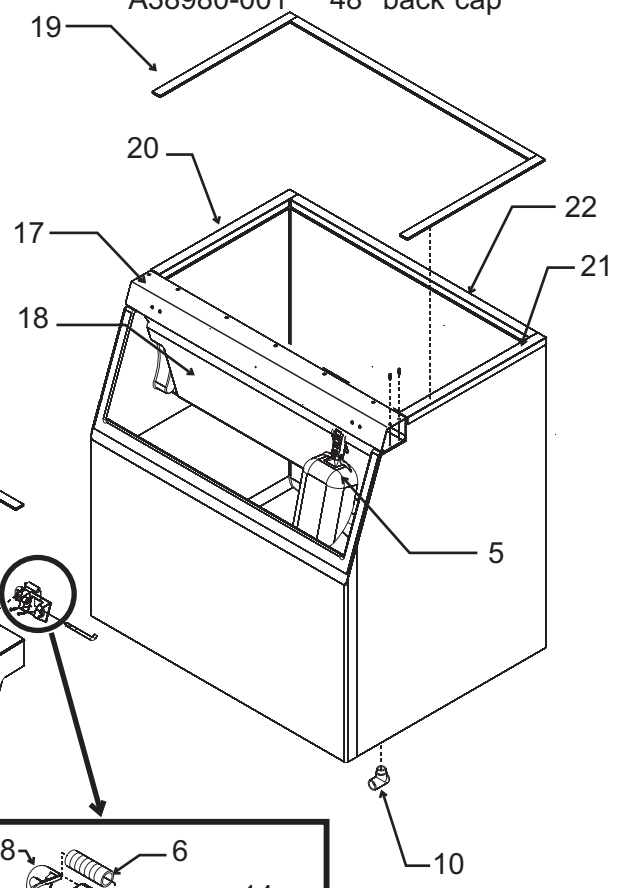

# Bins, Condensers, and Accessories Service Parts

## B222, B322, B330, B530, B842, B948

Item Number	Part Number	Description	Item Number	Part Number	Description
1	02-2809-01	Drain top	17	A38920-001	Canopy, B222, B322
2	02-3108-01	Drain fitting		A38921-001	Canopy, B330, B530
3	02-4193-01	Drain gasket		A38922-001	Canopy, B842
4	02-4234-01	Drain panel, SS only		A38923-001	Canopy, B948
5	02-0540-01	Scoop	18	A38910-001	Baffle, B222, B322
6	03-3876-01	Spring*		A38911-001	Baffle, B330, B530
7	03-3874-01	Hinge pin*		A38912-001	Baffle, B842
8	13-0946-01	Hinge gasket		A38913-001	Baffle, B948
9	03-1539-12	E clip*	19	13-0943-02	Gasket, 22" use 86" Gasket, 30" use 102" Gasket, 42" use 126" Gasket, 48" use 136"
10	05-0586-01	Elbow for drain	20	A38907-001	Left cap - ss bin
11	03-1403-71	Screw, hinge to canopy		A39240-001	Left cap - plastic bin
12	03-1418-30	Screw, frame to canopy	21	A38908-001	Right cap - ss bin
13	02-4232-01	Left hinge mount*		A29241-001	Right cap - plastic bin
14	02-4233-01	Right hinge mount*	22	A38977-001	22" back cap
15	A38914-021	Door, B222, B322		A38978-001	30" back cap
	A38915-021	Door, B330, B530		A38979-001	42" back cap
	A38916-021	Door, B842		A38980-001	48" back cap
15a	13-0595-00	B842 door gasket, use 27.5"			
	A38917-021	Door, B948			
15b	13-0595-00	B948 door gasket, use 33.5"			
15c	02-4235-01	Bumper, 22" and 30" only			
16	02-4236-01	Frame, B222, B322			
	02-4237-01	Frame, B330, B530			
	02-4238-01	Frame, B842			
	02-4239-01	Frame, B948			