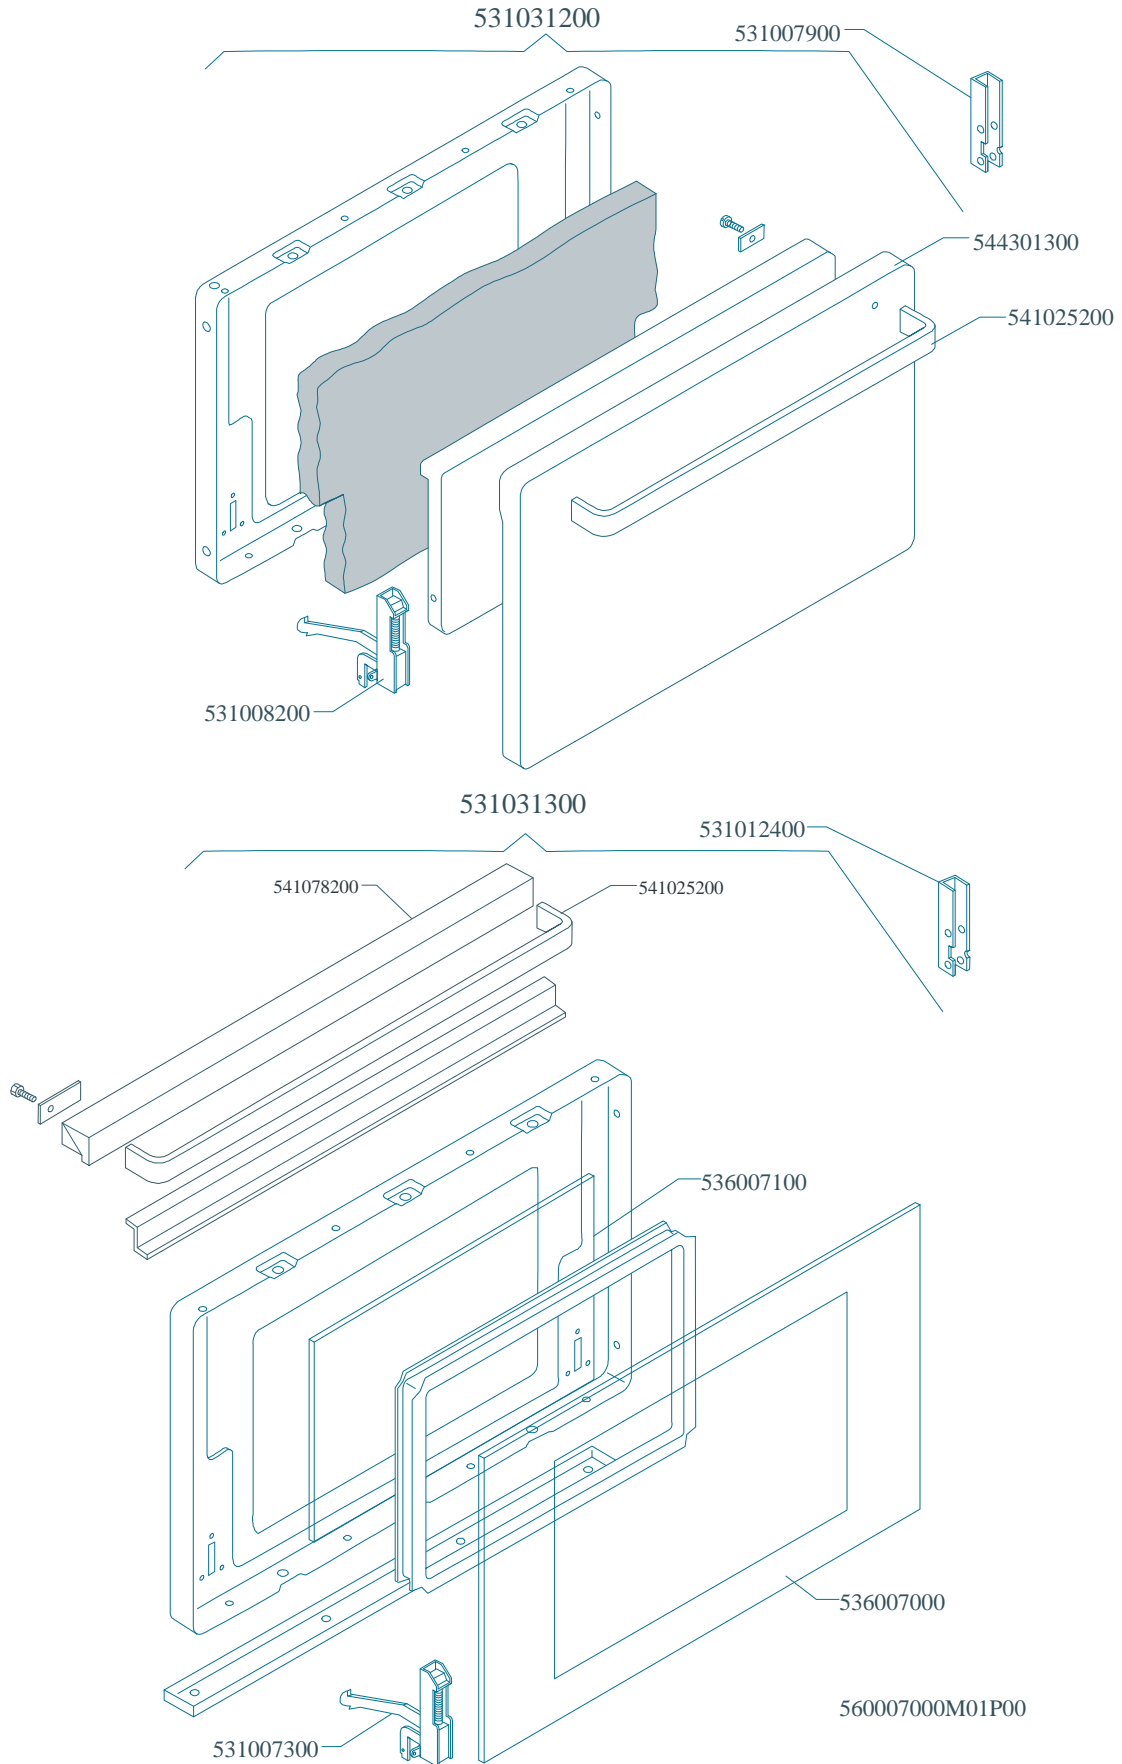

MAGIC PROF 65

CUCINE / RANGES / HERDE / CUISINIÈRES / N° 0308
FORNO / OVEN / BACKOFEN / FOUR

PORTE / DOORS / TÜREN / PORTES