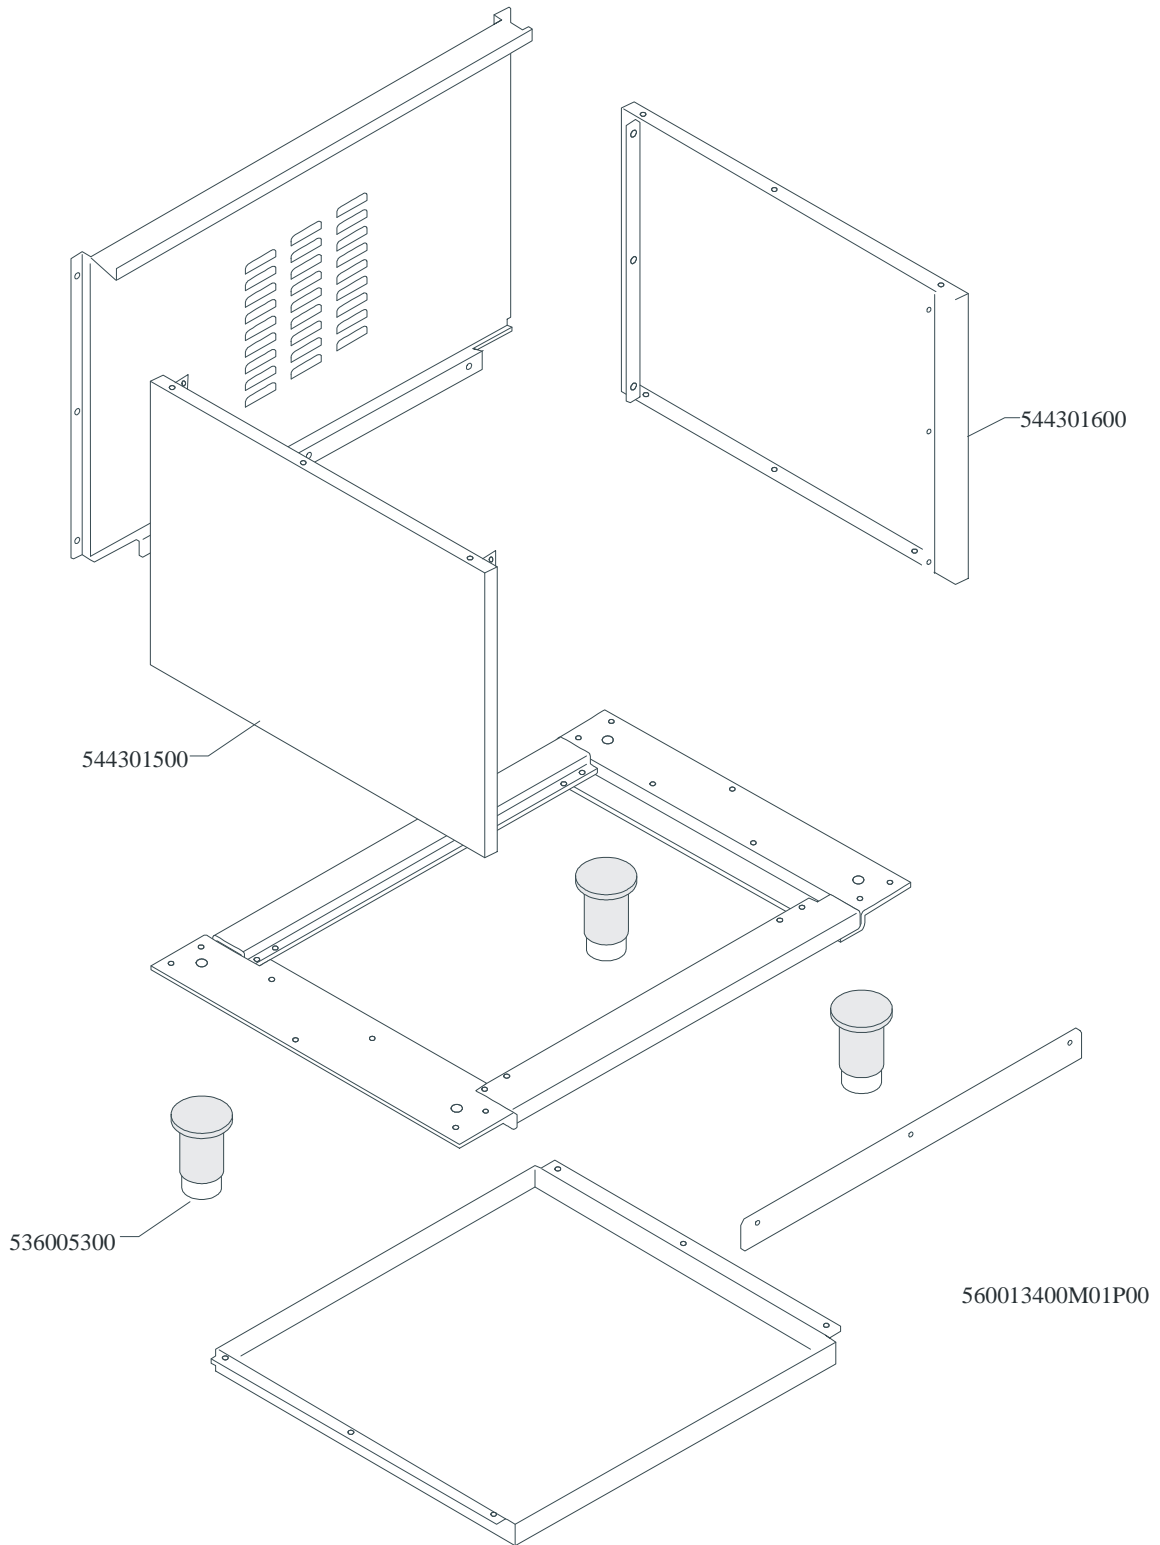

CF

Page	Pos	Code	Description
001		541070100	NEUTRAL SPACER 8
001		537002300	ELECTRICAL PLATE D.220 W2000 V230
001		544263500	RIGHT SIDE S.65
001		544257400	UPPER PLATE PC-8E
001		544293600	CONTROL PANEL CF4/CFC4-8ET
001		539018900	INDEX FOR KNOB
001		537000300	COMMUTATOR 7 POSITIONS S.49 16A
001		539018100	ADHESIVE GRADUATED DISC FOR KNOB
001		544263600	LEFT SIDE S.65
001		537007700	TERMINAL BLOCK THREEPHASE 40A
001		57014100	
001		536013800	KNOB D.70 BLACK 6*5 WITH SPRING
002		539018800	INDEX FOR OVEN KNOB
002		539023900	SIGN PLATE FOR OVEN TEMPERATURE
002		539023800	SIGN PLATE FOR OVEN TIMER
002		539023400	ADHESIVE GRADUATED DISC F.KNOB
002		537006800	FAN 240V CF-62
002		539024000	SIGN PLATE FOR OVEN SELECTOR
002		537005300	MOTOR FOR SPIT CF-8/10
002		537019000	CIRCULAR HEATING ELEMENT FOR OVEN
002		537019300	TIMER FOR MULTIFUNCTION OVEN
002		537019100	THERMOSTAT FOR MULTIFUNCTION OVEN
002		537014100	WHITE WARNING LIGHT 250V
002		537019200	SELECTOR FOR MULTIFUNCTION OVEN
002		537014200	GREEN WARNING LIGHT 250V
002		539023500	ADHESIVE GRAD.DISC *E.MULTIF.TERM.
002		539023300	ADHESIVE GRADUATED DISC FOR KNOB
002		536013800	KNOB D.70 BLACK 6*5 WITH SPRING
002		537006200	UPPER OVEN HEATING EL.1000+2000W
002		537006300	LOWER OVEN HEATING EL.W1750 230CF8/
002		531038100	SPIT FOR MAXI MULTIF. NEW OVEN
002		536018300	GRIP FOR ROTATING SPIT
002		537005400	OVEN BULB 15W 300°C
002		534009100	GRILL PROTECTION CF-8/10
002		536011300	OVEN GASKET CF-8/10
002		537007900	OVEN BULB-SOCKET
002		531006700	OVEN GRID FOR CF-8/10
002		534002200	OVEN DRIPPING-PAN CF-8/10
002		531013600	SIDE GRID FOR MAXI/VENTILATED OVEN
003		531031200	COMPLETE STAINLESS STEEL OVEN DOOR
003		531007900	STAINLESS STEEL DOOR WHEEL HOLDER
003		541025200	STAINLESS STEEL OVEN DOOR HANDLE
003		544301300	STAINLESS STEEL OVEN DOOR PANEL 65
003		531007300	GLASS DOOR HINGE CF-8/10
003		531008200	STAINLESS STEEL DOOR HINGE CF-8/10
003		536007000	EXTERNAL GLASS OVEN DOOR CF8/10
003		531031300	COMPLETE GLASS OVEN DOOR 65LINE
003		531012400	GLASS DOOR WHEEL HOLDER CF-8/10
003		536007100	INTERNAL GLASS OVEN DOOR CF-8/10
003		541078200	HANDLE SUPPORT GLASS DOOR CF-65
004		544301600	RIGHT SIDE FOR 65 RANGE