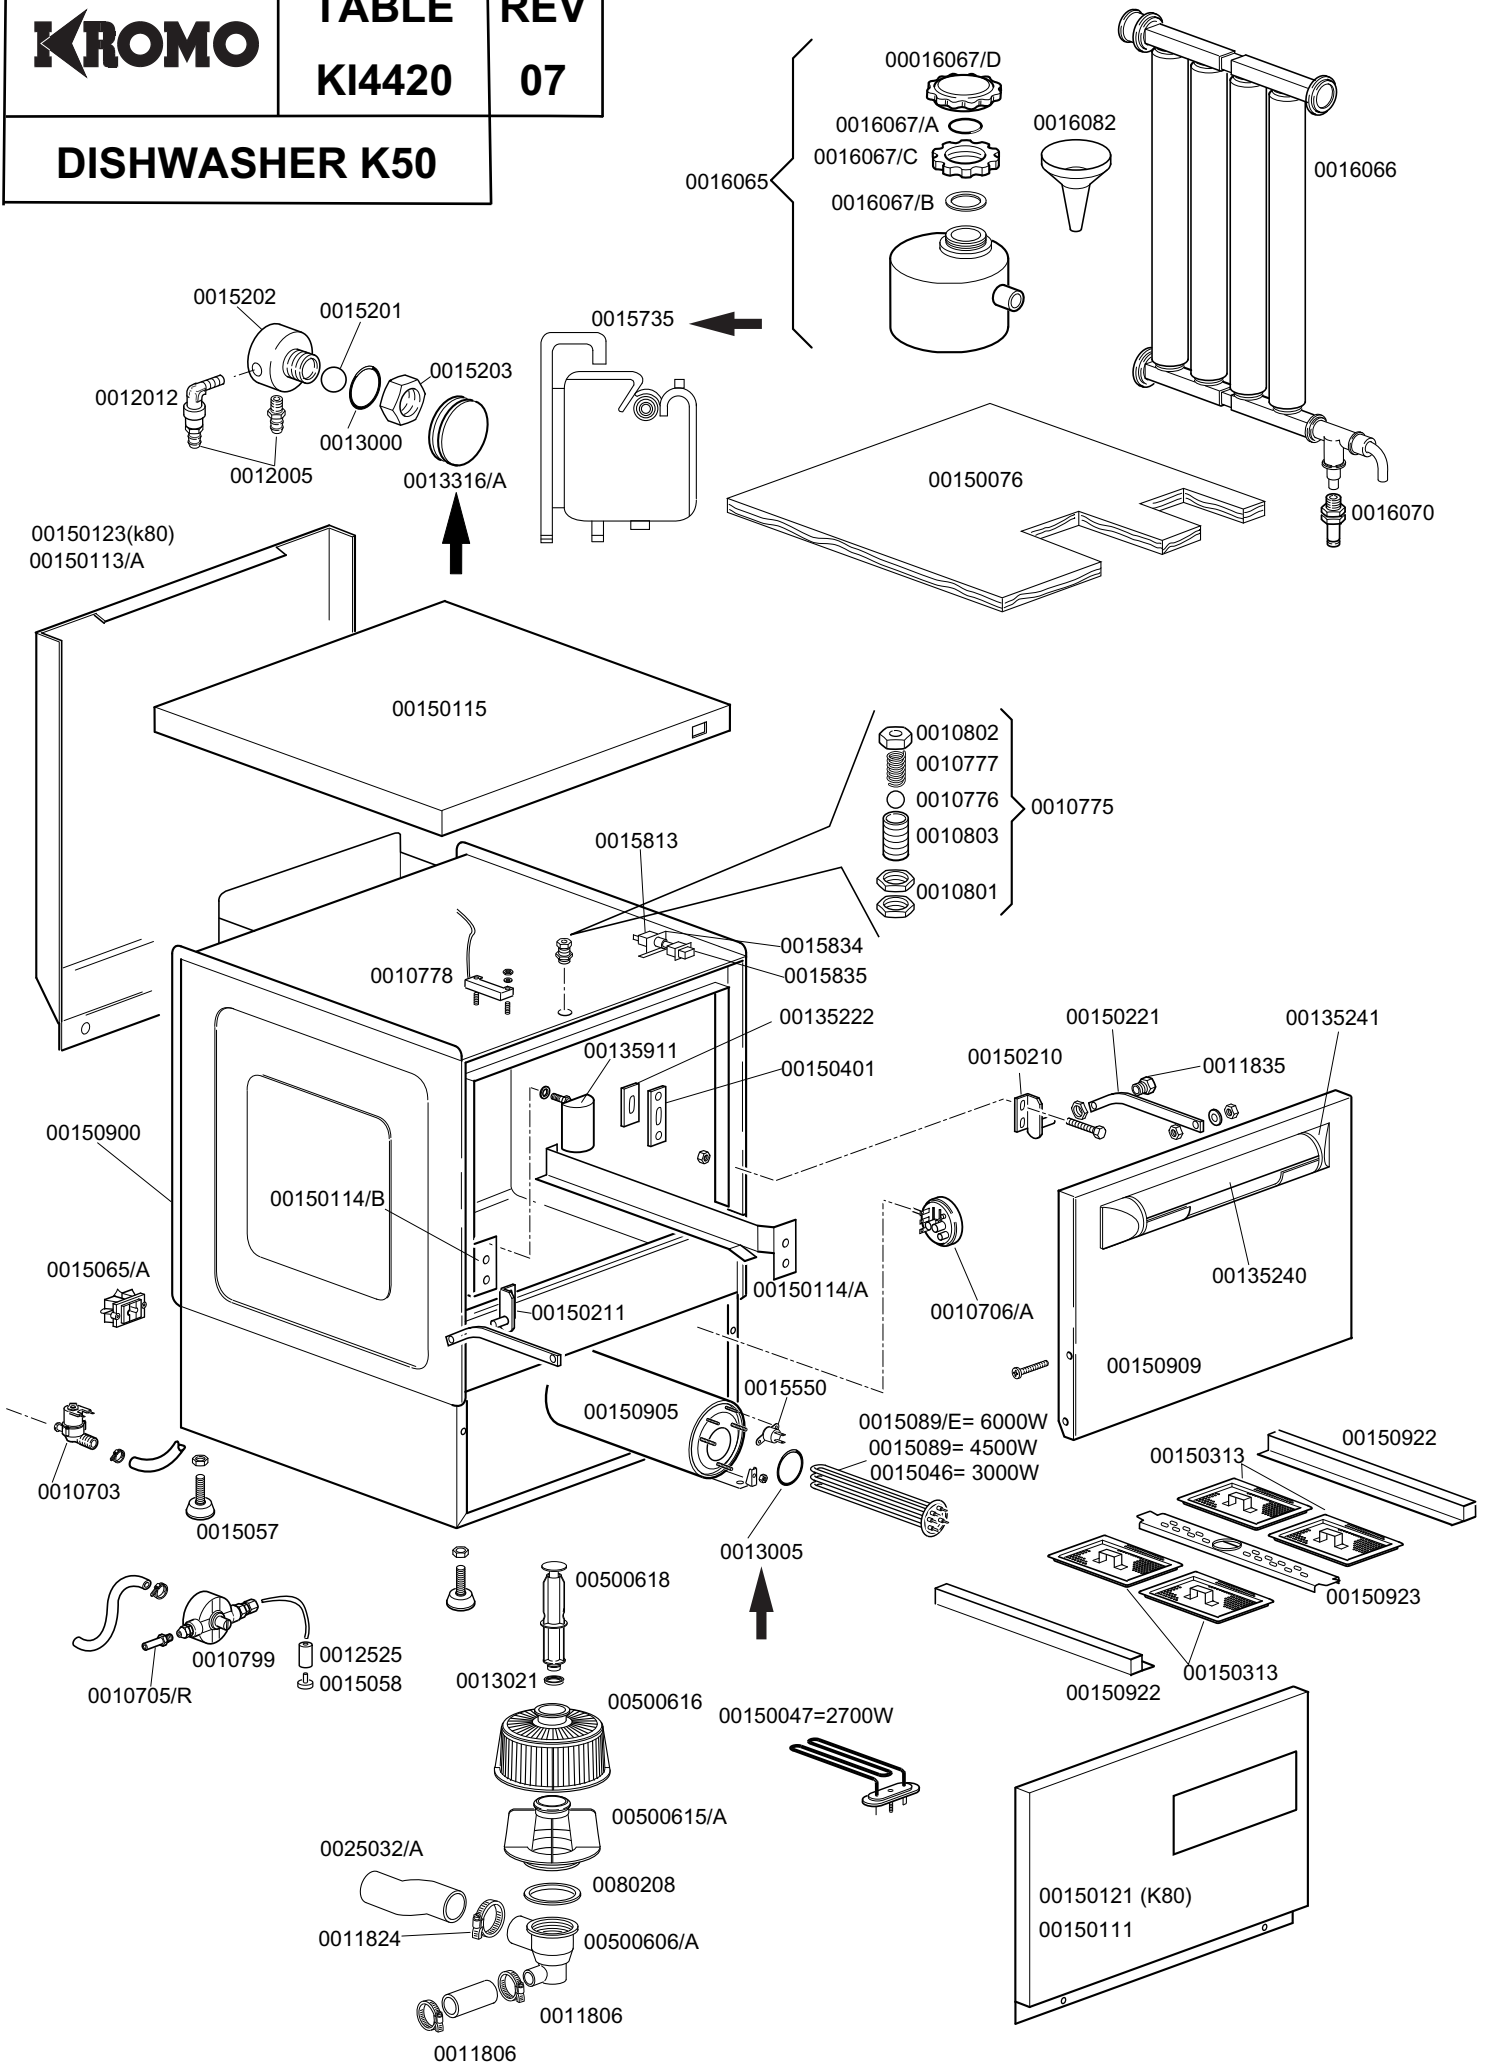

KROMO

TABLE
KI4420

REV
07

DISHWASHER K50