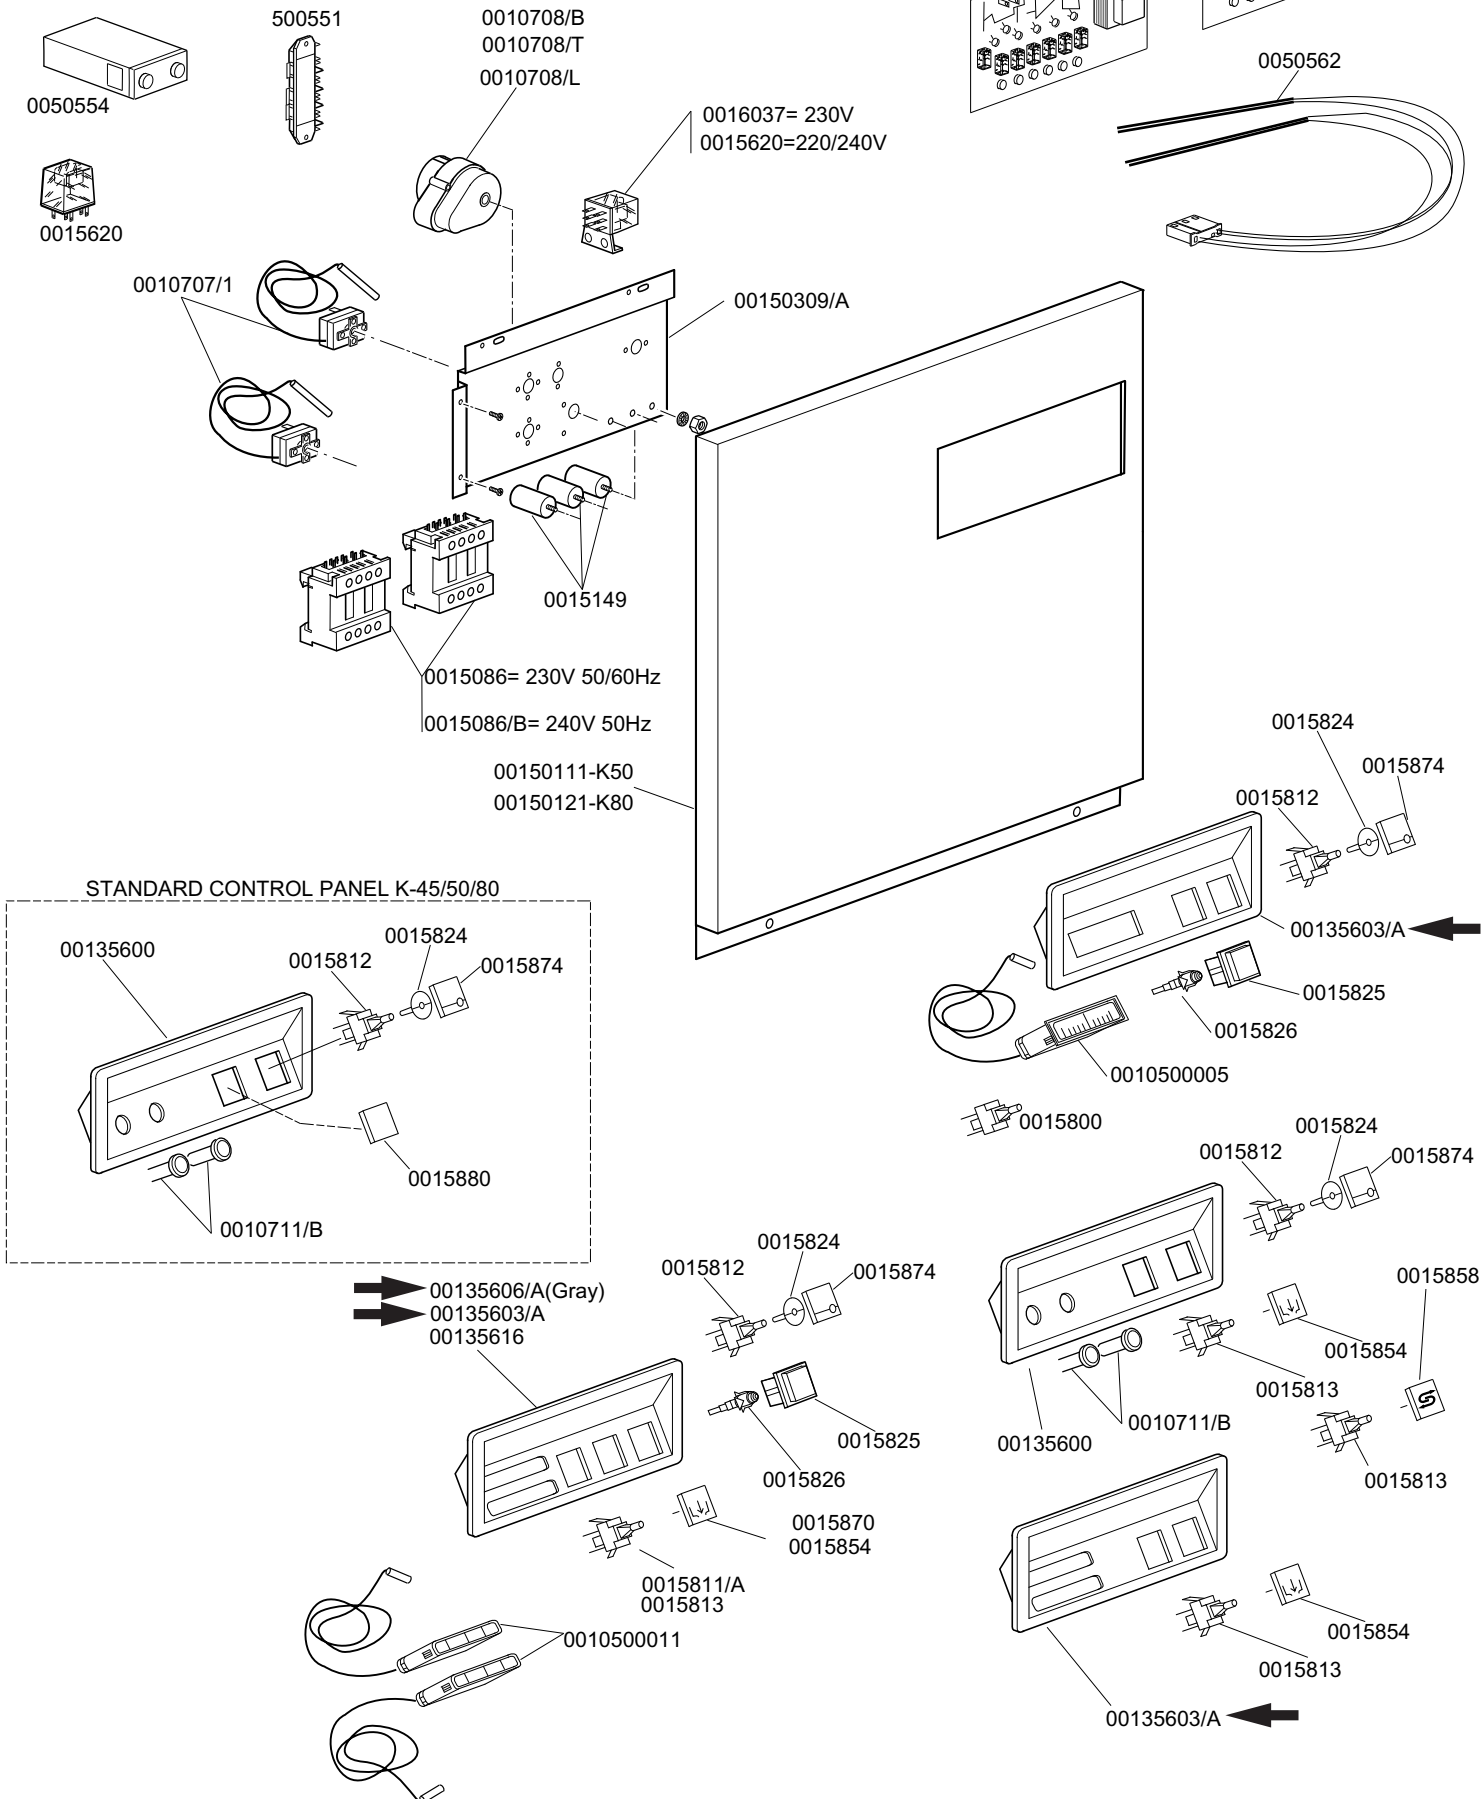

KROMO

TABLE
KI4460

REV
13

REGENERATION / DRAIN PUMP VERSION

0016047

DISHWASHER K 45-50-80

From serial Nr.01020578 on