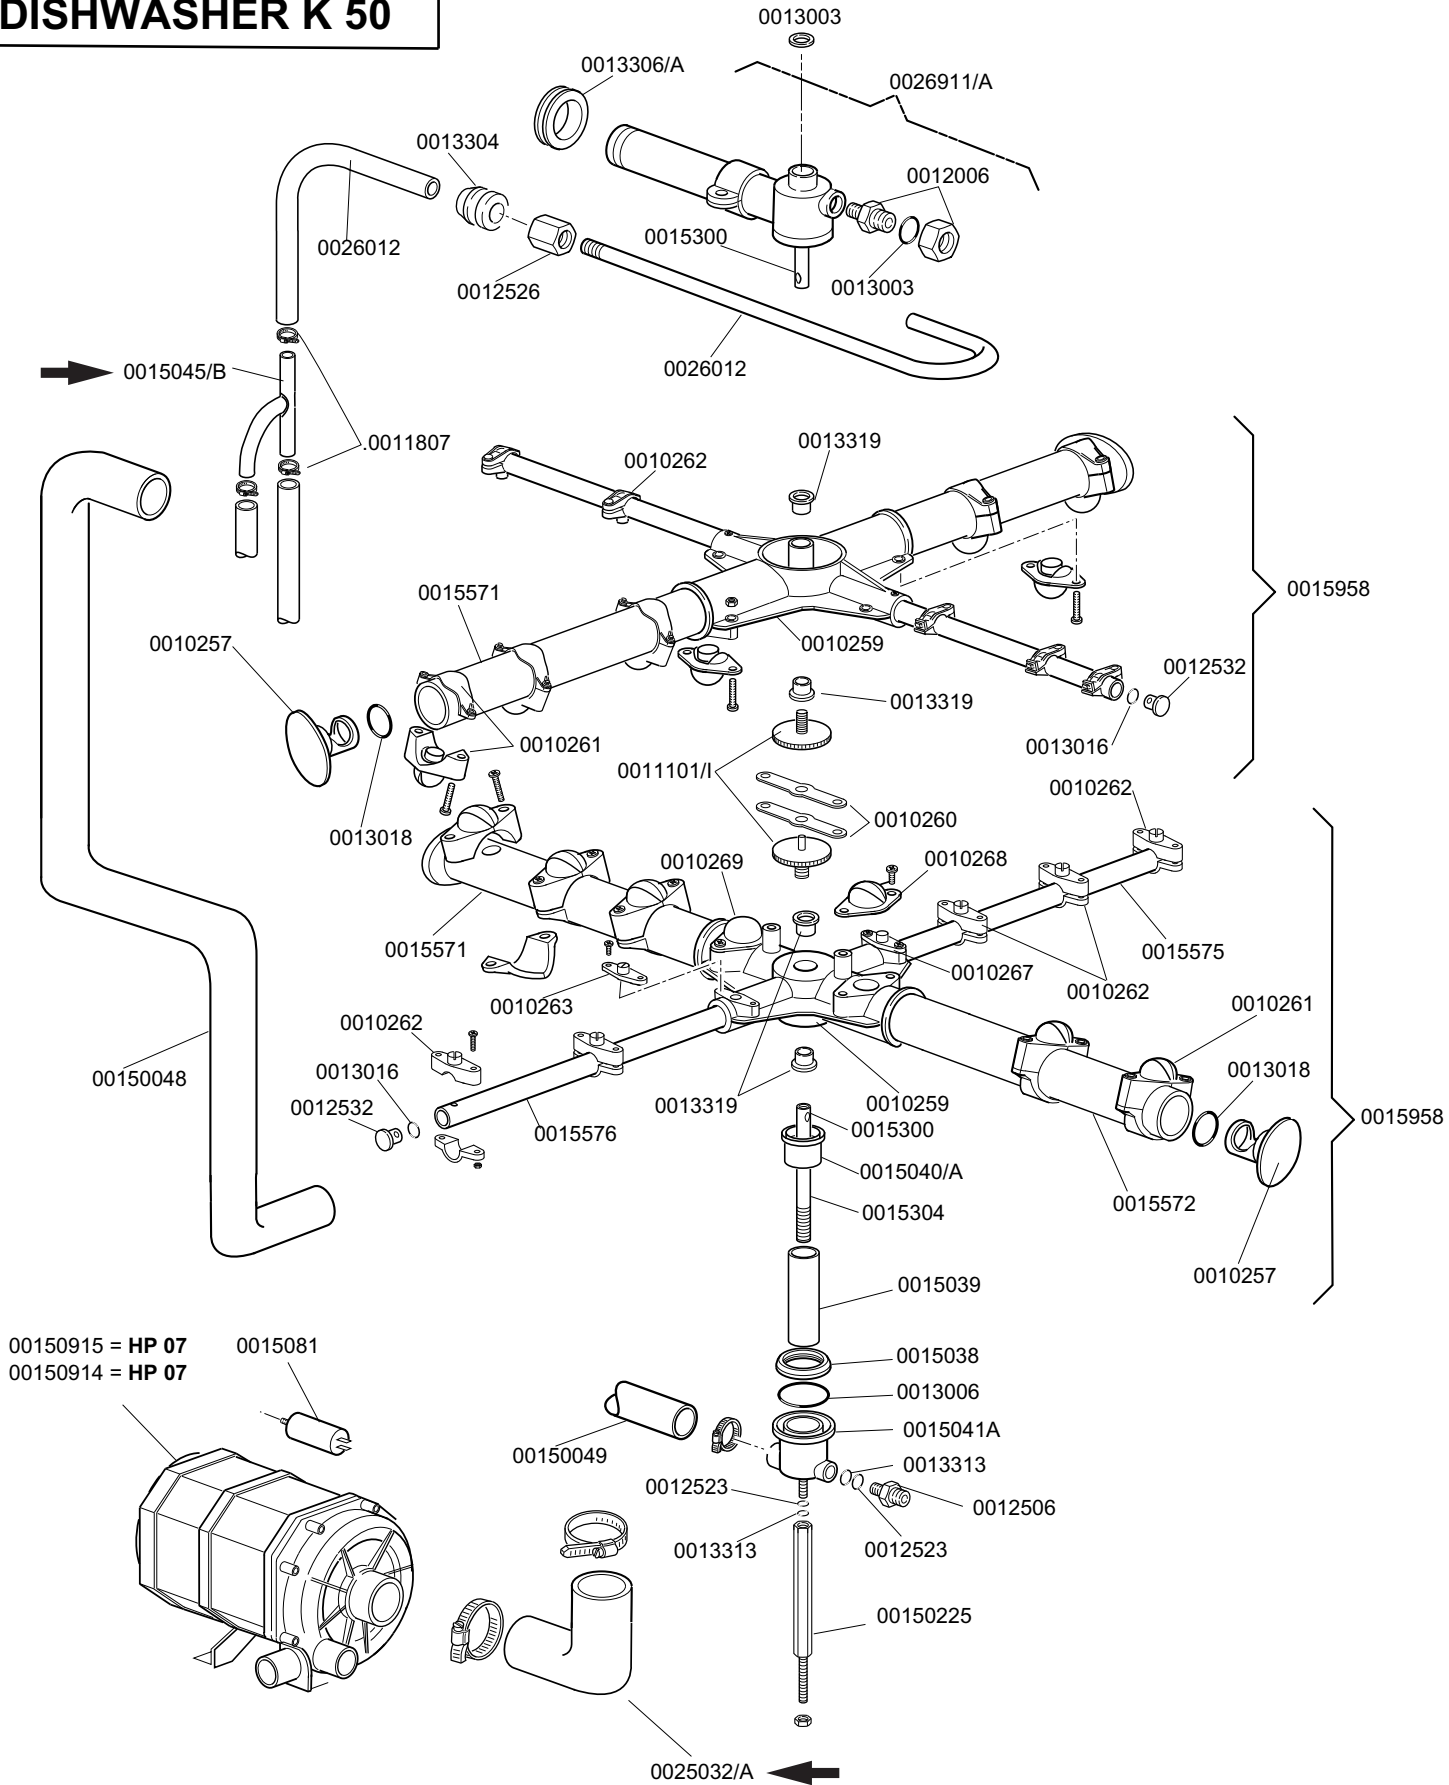

KROMO

**TABLE
KI4430**

**REV
04**

DISHWASHER K 50