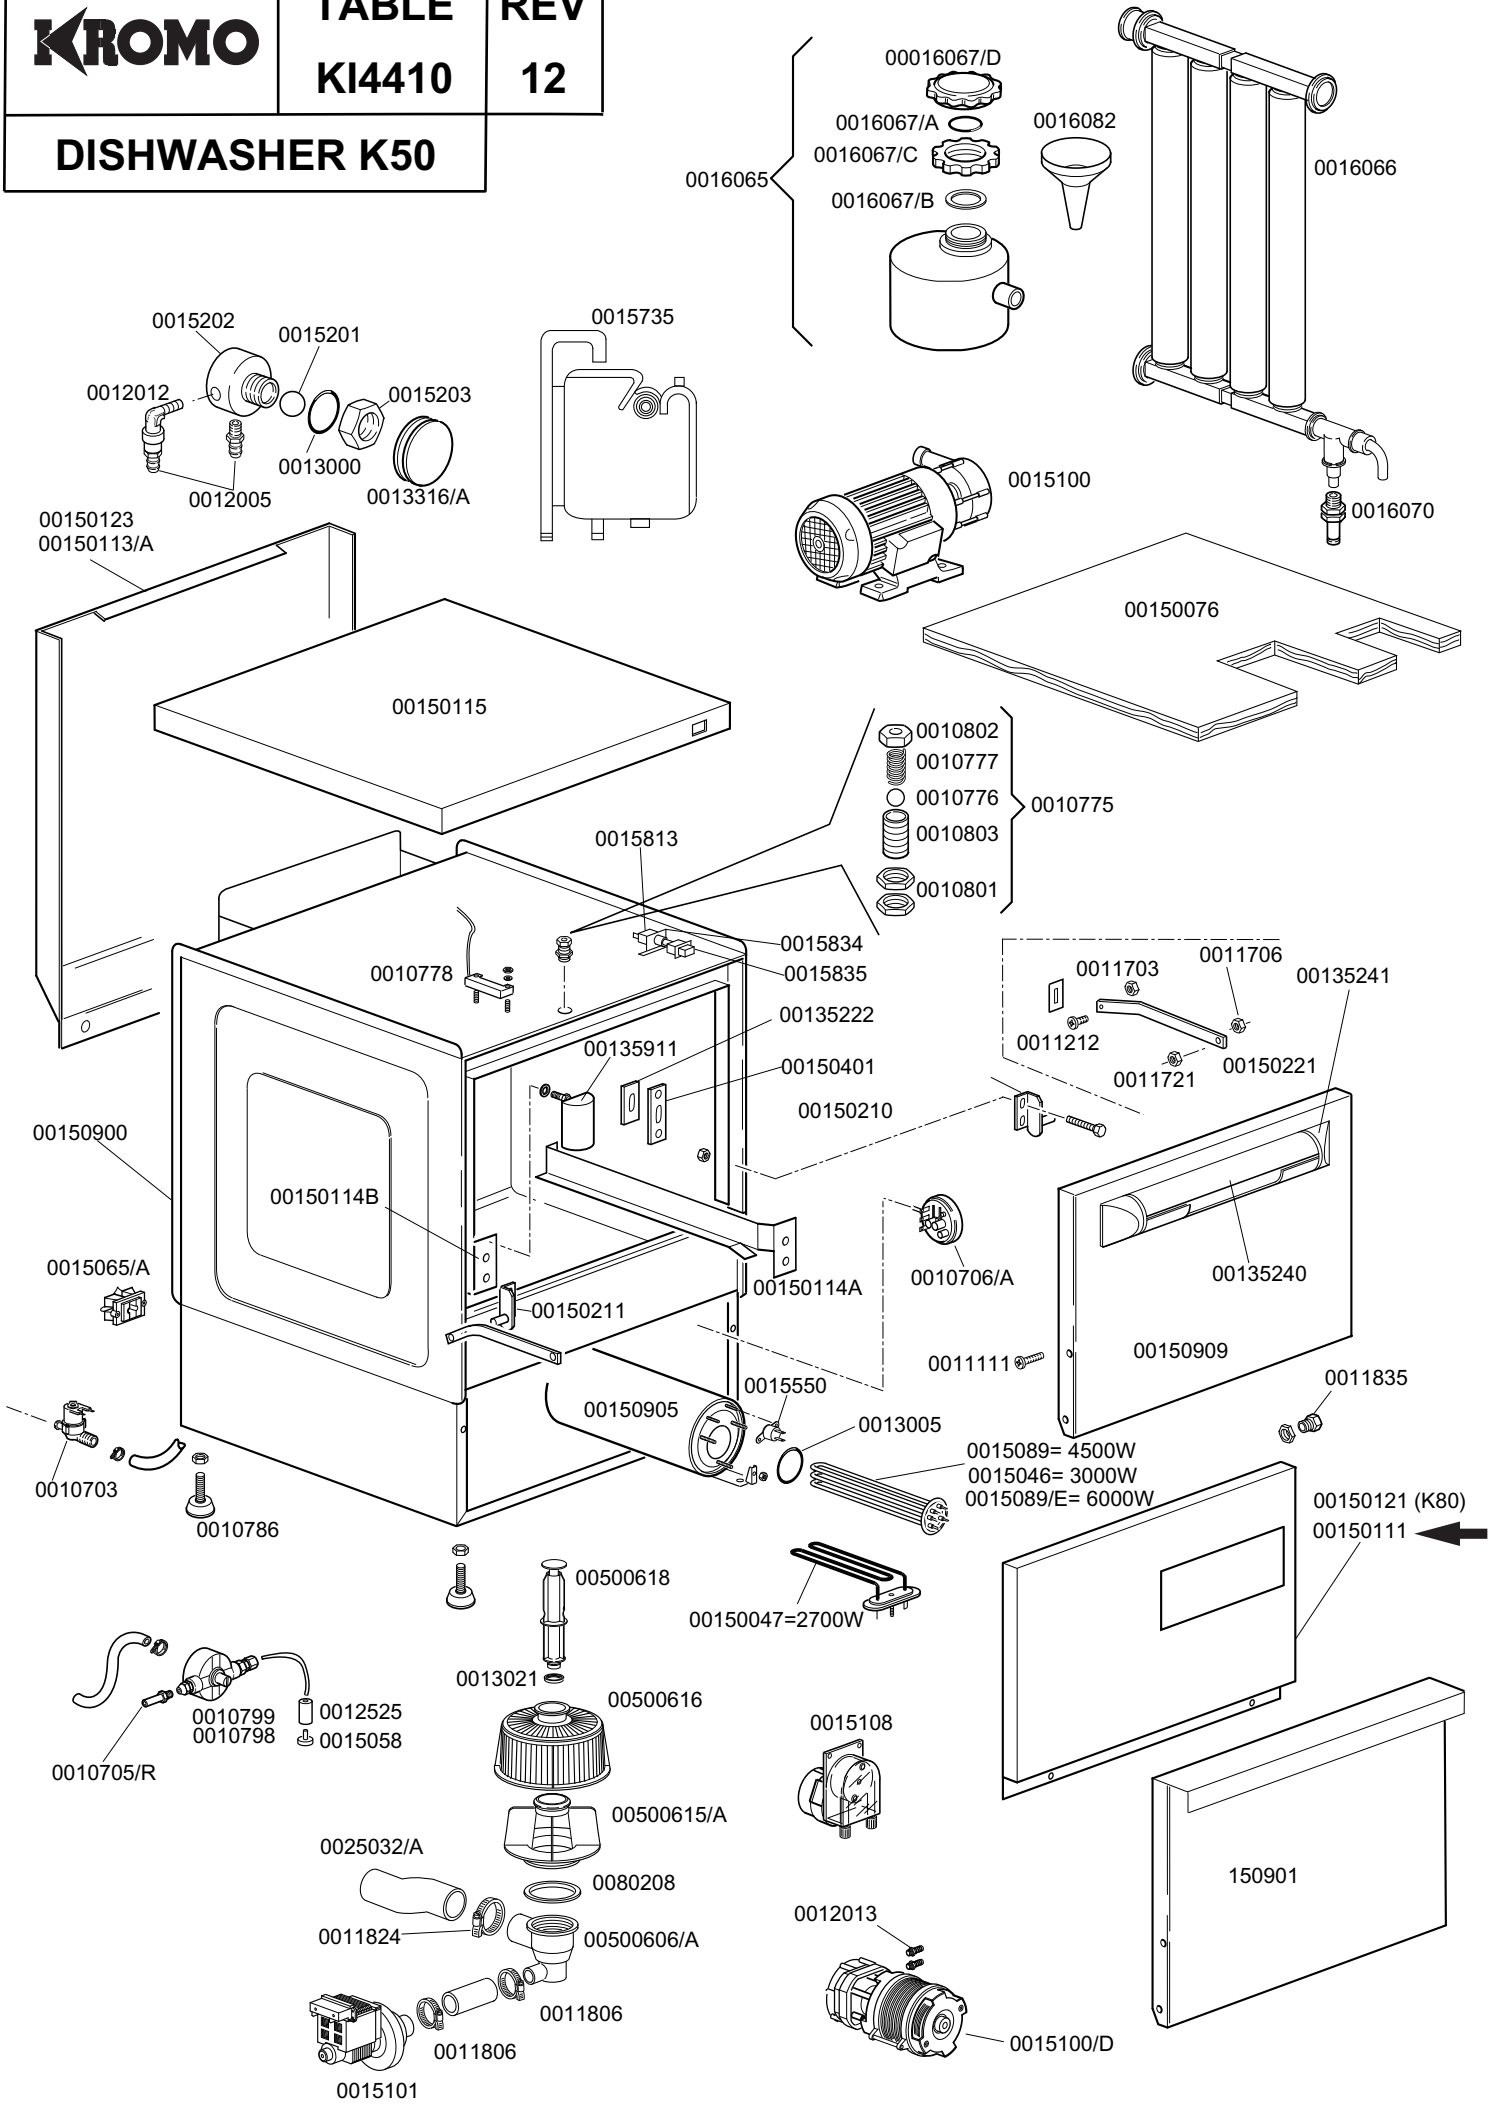

KROMO

TABLE
KI4410

REV
12

DISHWASHER K50

DISHWASHER K50

TABLE KI4410

CODE	DESCRIPTION	CODE	DESCRIPTION
0010703	220v entry solenoid valve	0015550	Conveyor safety thermostat
0010705/R	8d. pipe fitting	0013316/A	Closed gasket for DVGW hole
0010706/A	EL pressure switch	0015735	2,7 lt. break tank
0010775	Brass door hook	0015813	16A unipolar switch elec.component
0010776	D. 9.52 stainless steel ball	0015834	Start switch
0010777	Spring for door hook	0015835	Square start push button
0010778	Reed magnetic microswitch	0016065	Salt container
0010799	Shinig product dosing device 1000	0016066	1 liter 4 element decalcifier
0010801	Door jack nut	0016067/A	OR for salt container plug
0010802	Door jack locknut	0016067/B	Salt container gasket
0010803	Door jack body	0016067/C	Salt container ferrule
0011111	Stainless steel M6x16	0016067/D	Salt container plug
0011212	Self locking screw 2,9x19 inox	0016070	Complete no-return valve
0011703	M4 inox nut screw	0016082	Funnel
0011706	M6 inox nut screw	0025032/A	Coupling for suction K50
0011721	Self locking inox nut M6	00500606/A	Right floor drain grey
0011806	25/40 stainless steel clamps	00500615/A	Ferrule with filter - grey
0011824	50/70 clamps	00500616	Filter for suction
0011835	Brass bush	00500618	Overflow device
0012005	1/4 rubber-holder for 10 d. pipe	0080208	Ramp seal 95x75x3
0012012	Elbow pipe fitting 1/4 brass	0015100/D	Booster pump 220/240 50Hz
0012525	Counter-weight for small filter	0012013	Rubber holder 3/8 M 10/17
0013005	OR 151 EPDM for heating element	0010798	Shining product dosing device lang
0013021	DEM 40 gasket	00150901	Handle inox door
00135222	Beating door		
00135240	Handle door in plastic		
00135241	Ending of handle K		
00135911	Complete air trap		
00150047	Tube al. resistance 2.7 KW 230v		
00150076	Polystyrene coat K 50		
00150111	Lower door K 50		
00150113/A	Dorsal panel K 50		
00150114A	Right guide for basket		
00150114B	Left guide for basket		
00150115	Lid for K 50		
00150121	Lower door K 80		
00150123	Dorsal panel K 80		
00150210	Right hinge door		
00150211	Left hinge door		
00150221	Door rod 50		
00150401	Guide for bent rod		
0015046	3 Kw boiler heating element		
0010786	40 d. M10x25 small black foot		
0015058	Small shining product suction filter		
0015065/A	Cable fastener with screw		
0015089	4,5 Kw boiler heating element		
0015089/E	6 Kw boiler heating element		
00150900	Complete body K 50		
00150905	Boiler mod. 50		
00150909	Complete door K 50		
0015100	Booster pump		
0015101	220-240v drain pump		
0015108	Electrical dosing device		
0015201	17d. teflon DVGW safety sphere valve		
0015202	40x33 d. DVGW brass pipe fitting		
0015203	30 DVGW brass nut for pipe fitting		