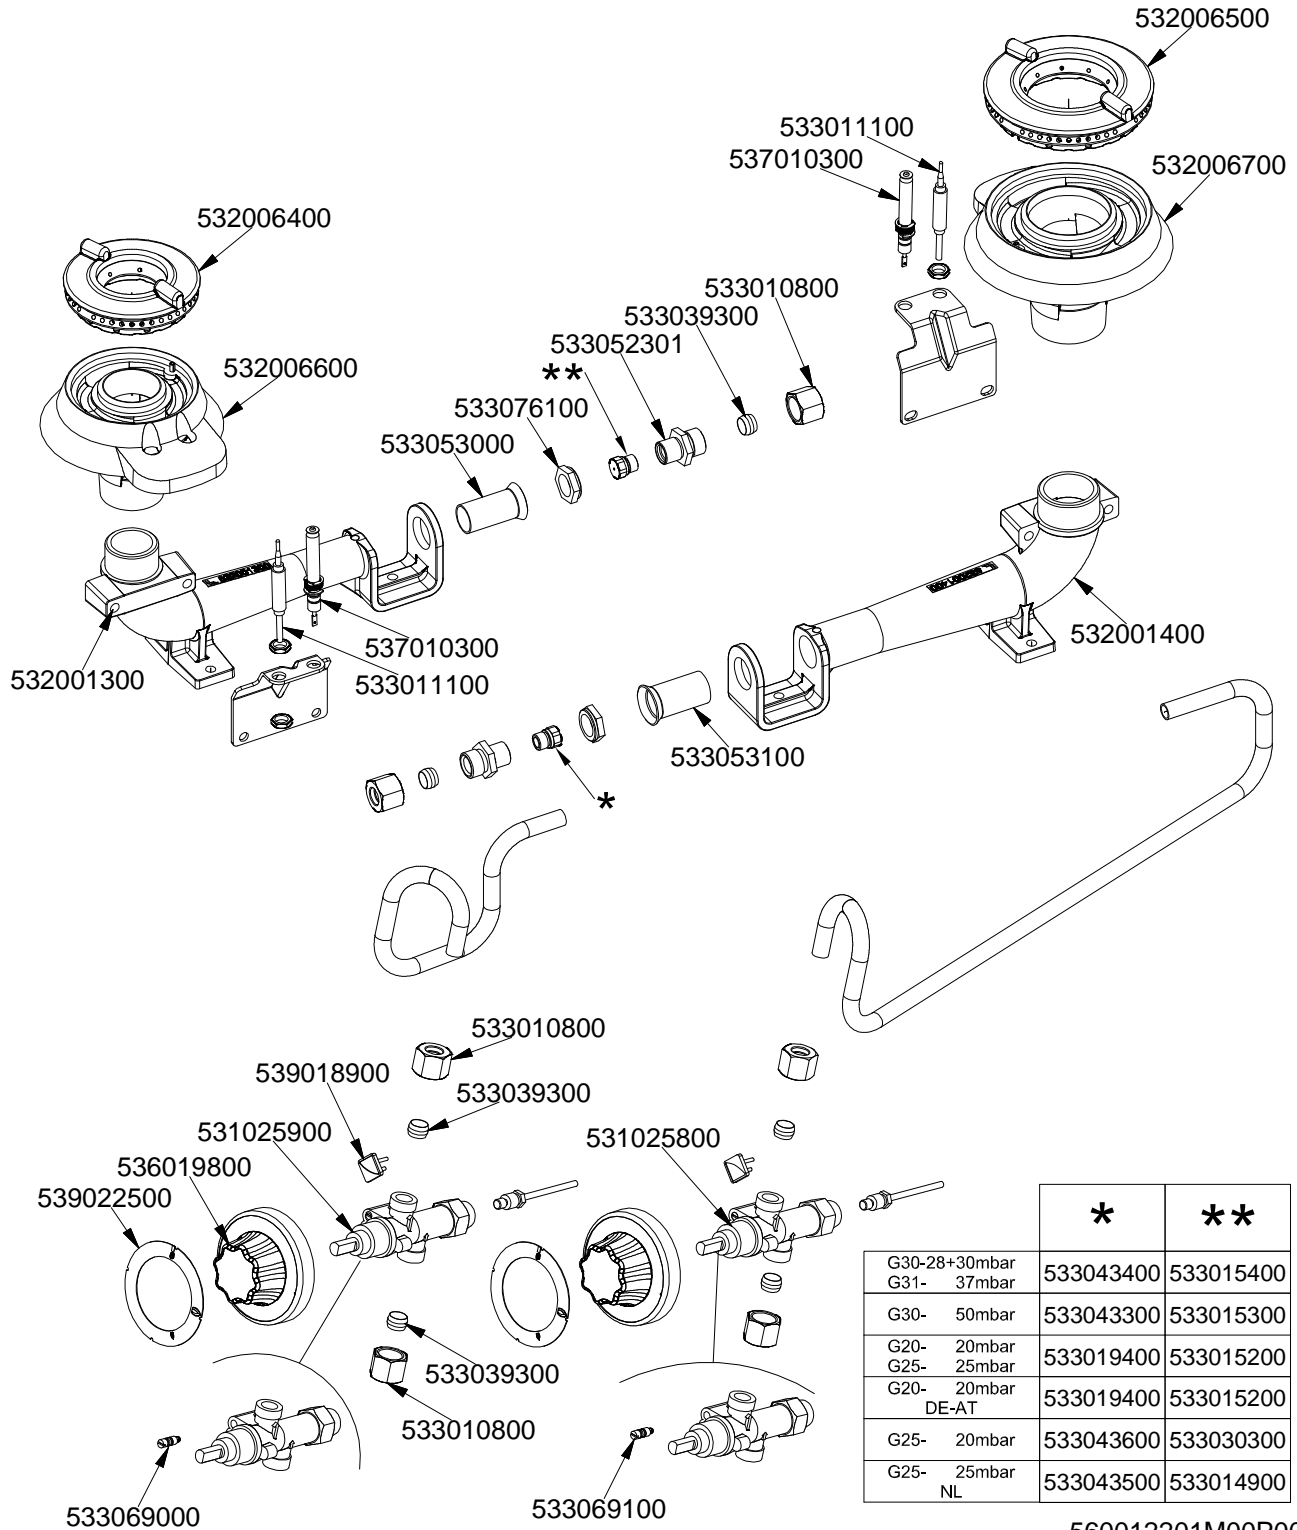

MAGICLOTUS 60

CUCINE / RANGES / HERDE / CUISINIÈRES

COMPONENTI COMUNI / STANDARDS PARTS / UEBLICHE TEILE / COMPOSANTS COMMUNS

PCT-G

	*	**
G30-28+30mbar G31- 37mbar	533043400	533015400
G30- 50mbar	533043300	533015300
G20- 20mbar G25- 25mbar	533019400	533015200
G20- 20mbar DE-AT	533019400	533015200
G25- 20mbar	533043600	533030300
G25- 25mbar NL	533043500	533014900

560012201M00P00