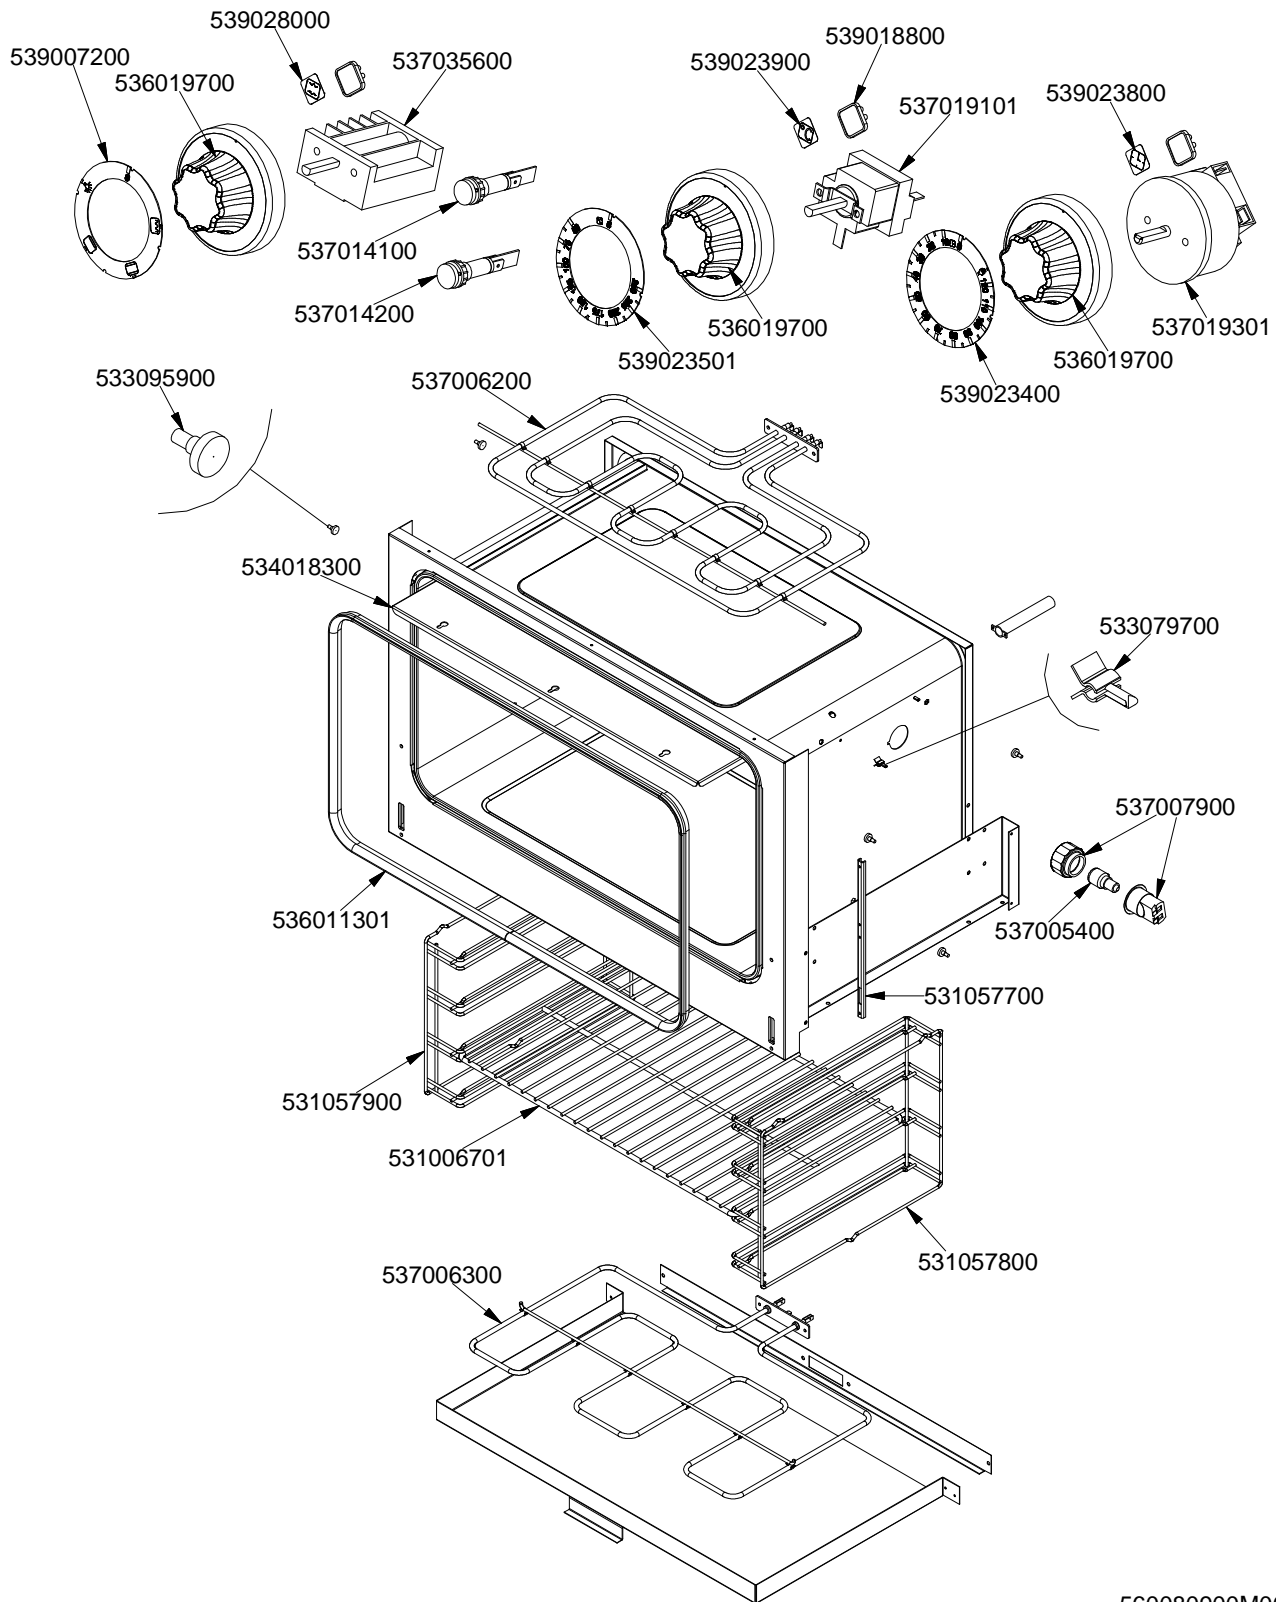

MAGICLOTUS 60

CUCINE / RANGES / HERDE / CUISINIÈRES
FORNO / OVEN / BACKOFEN / FOUR / CF...-68 CF...-610 CF...-612

ELETTRICO STATICO / TRADITIONAL ELECTRIC / STATISCHER ELEKTRO /
ELECTRIQUE STATIQUE / GN1/1

560080900M00P00.