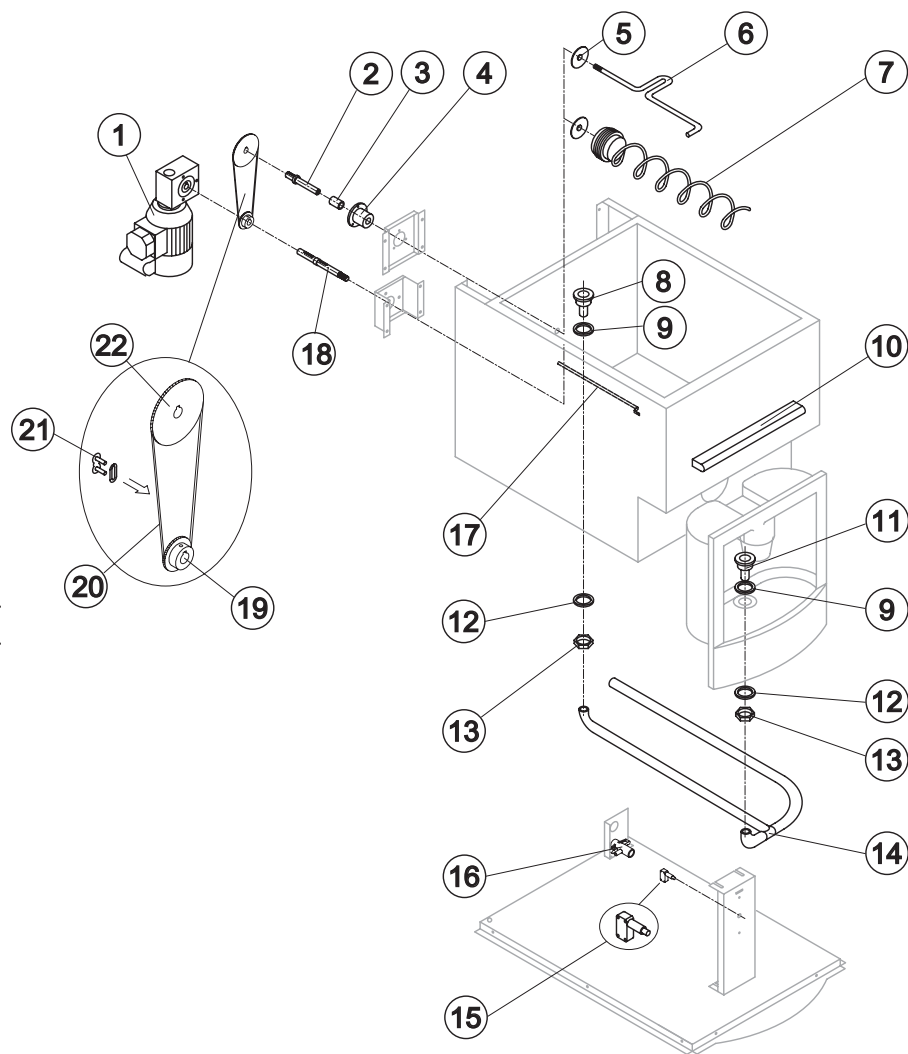

Rev. 1 - 22/04/2009

Ref.	Spare Description	Code
1	Left Side Panel	22883
2	Rear Panel	21302
3	Cover	10430N
4	Adaptor Cover Assembly	C22879NR
5	Black Left Angle of Top Fending	10323NR
6	Black Right Angle of Top Fending	10324NR
7	Right Side Panel	22882
8	Distributor Glass	10442
9	Glass Support	22884
10	Black Mask for Distributor	10426N
11	Microswitch Operating Plate	22885
12	Front Panel	22891
13	Foamed Cabinet Assy	C11117

Ice Dispenser 70 Plus - 70

INTERNAL PARTS

Ref.	Spare Description	Code
1	Gearmotor	See Table
2	Mixing Shaft	20710
3	Bearing	20712
4	Bearing Support	20711
5	Shaft's Gasket	13148
6	Mixer	20713
7	Out Way Ice Cubes Screw Assy	C20708
8	Baffle plate	10421
9	Silicone gasket	13006
10	Neon	23698
11	Overflow Pipe Nipple	10471
12	Semirigid Polyethylene Gasket	13007
13	Bin Discharge Nut	10096
14	Drain Pipe Assembly	C13149
15	Microswitch	23700
16	Drain Nipple	10393
17	Bulb-holder Pipe	20522
18	Reductor Shaft	20715
19	Z16 Gear for Chian Belt	20717
20	Chian Belt	C20719
21	Quick Link	20720
22	Z32 Gear for Chain Belt	20718

Ref. 1 - Motoriduttore

Tension	Code
T11	23699
T12	23901
T13	23745

Rev. 1 - 22/04/2009