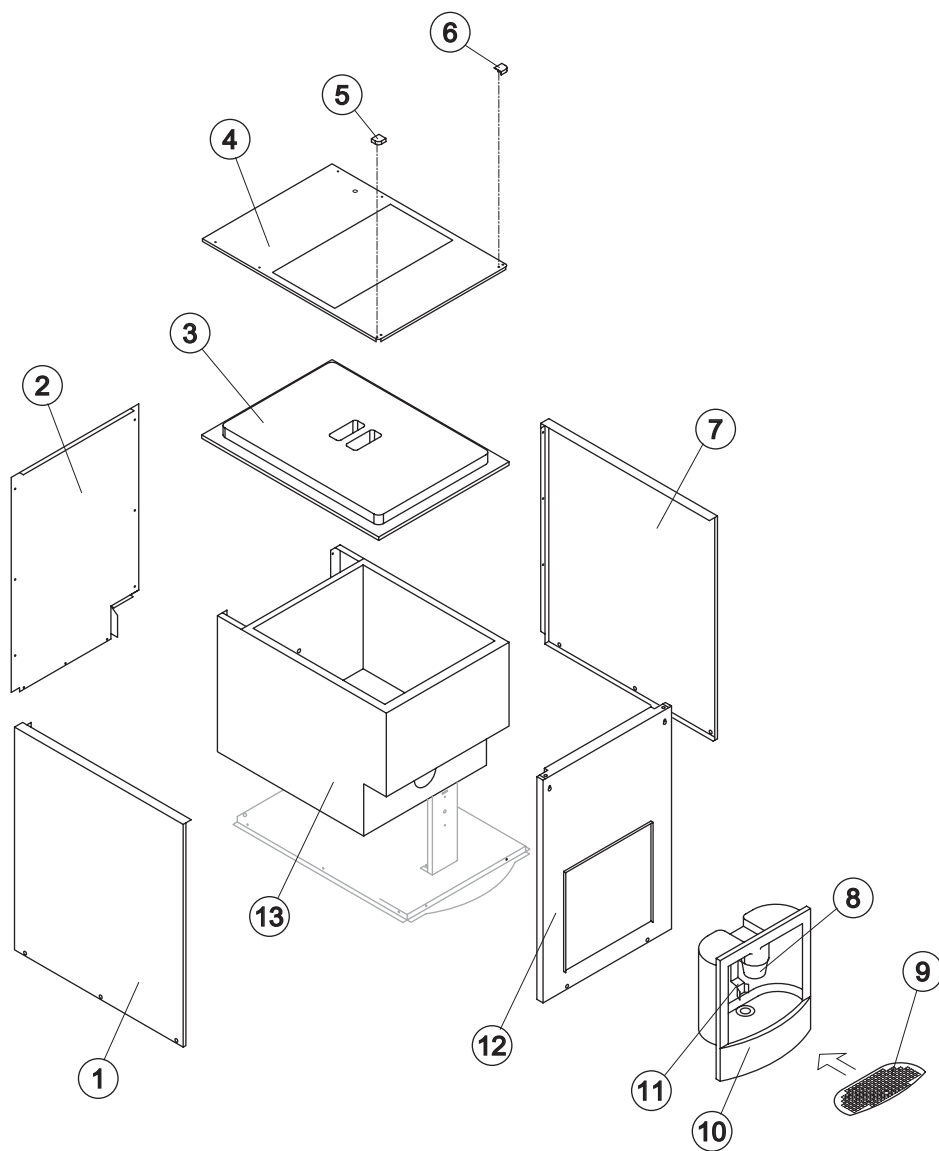

Ice Dispenser 70 Plus - 70

LIST OF EXPLODED VIEWS

ID 70 Plus SHELL ASSY

ID 70 SHELL ASSY

INTERNAL PARTS

Rev. 1 - 22/04/2009

Ice Dispenser 70 Plus - 70

ID 70 SHELL ASSY

Rev. 1 - 22/04/2009

Ref.	Spare Description	Code
1	Left Side Panel	22883
2	Rear Panel	21302
3	Cover	10430N
4	Adaptor Cover Assembly	C22879NR
5	Black Left Angle of Top Fending	10323NR
6	Black Right Angle of Top Fending	10324NR
7	Right Side Panel	22882
8	Distributor Glass	10442
9	Glass Support	22884
10	Black Mask for Distributor	10426N
11	Microswitch Operating Plate	22885
12	Front Panel	22891
13	Foamed Cabinet Assy	C11117

Ice Dispenser 70 Plus - 70

INTERNAL PARTS

Ref.	Spare Description	Code
1	Gearmotor	See Table
2	Mixing Shaft	20710
3	Bearing	20712
4	Bearing Support	20711
5	Shaft's Gasket	13148
6	Mixer	20713
7	Out Way Ice Cubes Screw Assy	C20708
8	Baffle plate	10421
9	Silicone gasket	13006
10	Neon	23698
11	Overflow Pipe Nipple	10471
12	Semirigid Polyethylene Gasket	13007
13	Bin Discharge Nut	10096
14	Drain Pipe Assembly	C13149
15	Microswitch	23700
16	Drain Nipple	10393
17	Bulb-holder Pipe	20522
18	Reductor Shaft	20715
19	Z16 Gear for Chian Belt	20717
20	Chian Belt	C20719
21	Quick Link	20720
22	Z32 Gear for Chain Belt	20718