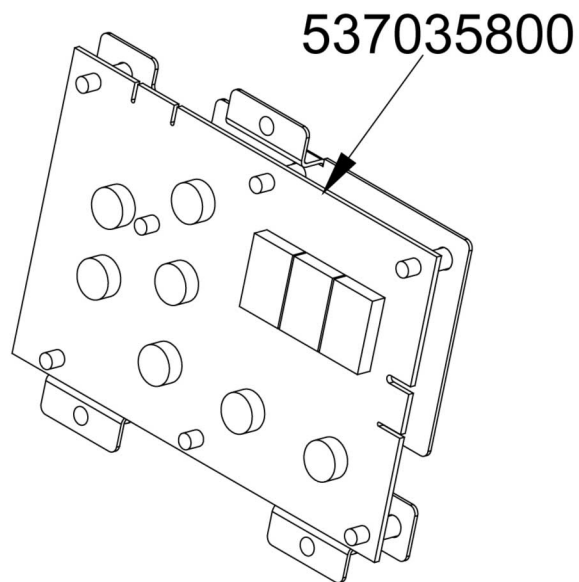

(ET)

(ETD)

Page	Pos	Code	Description
001		532004100	FLUE GRID L=370 90LINE (RAF
001		541128302	CERAMIC UPPER PLATE PCI-98E
001		537048700	PLATE WITH INDUCTORS S90
001		537045900	GENERATOR PCI-98 10KW 400V3 (C
001		544446900	LHD SIDE FOR 90T APPLIANCES
001		537027400	TERMINAL BLOCK THREEPHASE 40A
001		541196600	CONTROL PANEL S607090 PCI-78ETD V
001		544446800	
001		533010500	LEG M10*25 D.40
001		531034800	NET FILTER FOR KSK
002		539018900	INDEX FOR KNOB W/RED SIGN
002		537049600	COMPLETE CONTROL FOR INDUCTORS
002		536034400	KNOB \$77 4P. \$06*4,6 C/M
002		539054200	STAMP Ø20,5 CR. "L" LOTUS R.
002		539060300	RED ADESIVE DISK FOR PCC/PCI-E
002		537031801	GREEN WARNING LIGHT 12V E FASTON
002		537031901	RED WARNING LIGHT PCI 12V E FASTON
002		537035800	TOUCH ELECTRONIC BOARD FOR PCI