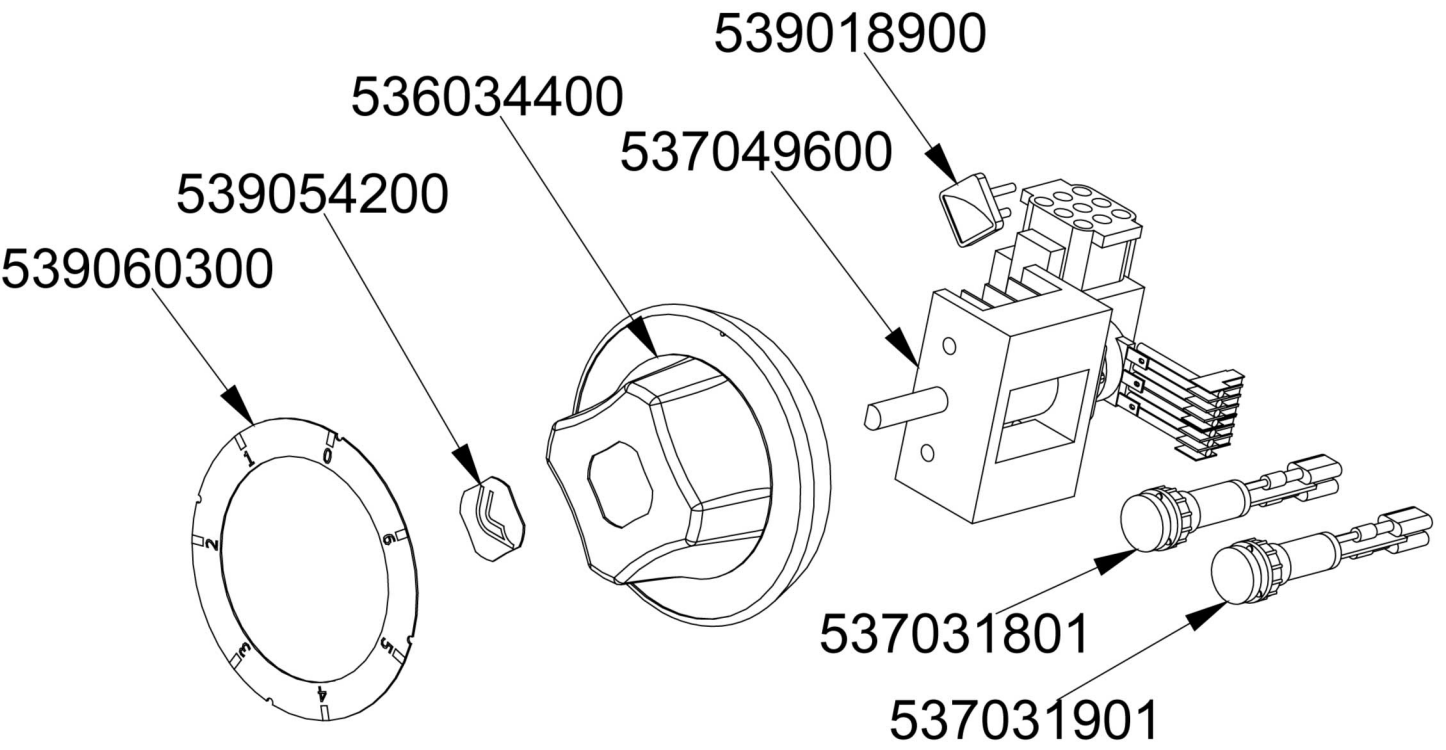

(ET)

(ETD)

Page	Pos	Code	Description
001		532004100	FLUE GRID L=370 90LINE (RAF
001		541128302	CERAMIC UPPER PLATE PCI-98E
001		537048700	PLATE WITH INDUCTORS S90
001		537045900	GENERATOR PCI-98 10KW 400V3 (C
001		544446900	LHD SIDE FOR 90T APPLIANCES
001		537027400	TERMINAL BLOCK THREEPHASE 40A
001		541196600	CONTROL PANEL S607090 PCI-78ETD V
001		544446800	
001		533010500	LEG M10*25 D.40
001		531034800	NET FILTER FOR KSK
002		539018900	INDEX FOR KNOB W/RED SIGN
002		537049600	COMPLETE CONTROL FOR INDUCTORS
002		536034400	KNOB \$77 4P. \$06*4,6 C/M
002		539054200	STAMP Ø20,5 CR. "L" LOTUS R.
002		539060300	RED ADESIVE DISK FOR PCC/PCI-E
002		537031801	GREEN WARNING LIGHT 12V E FASTON
002		537031901	RED WARNING LIGHT PCI 12V E FASTON
002		537035800	TOUCH ELECTRONIC BOARD FOR PCI