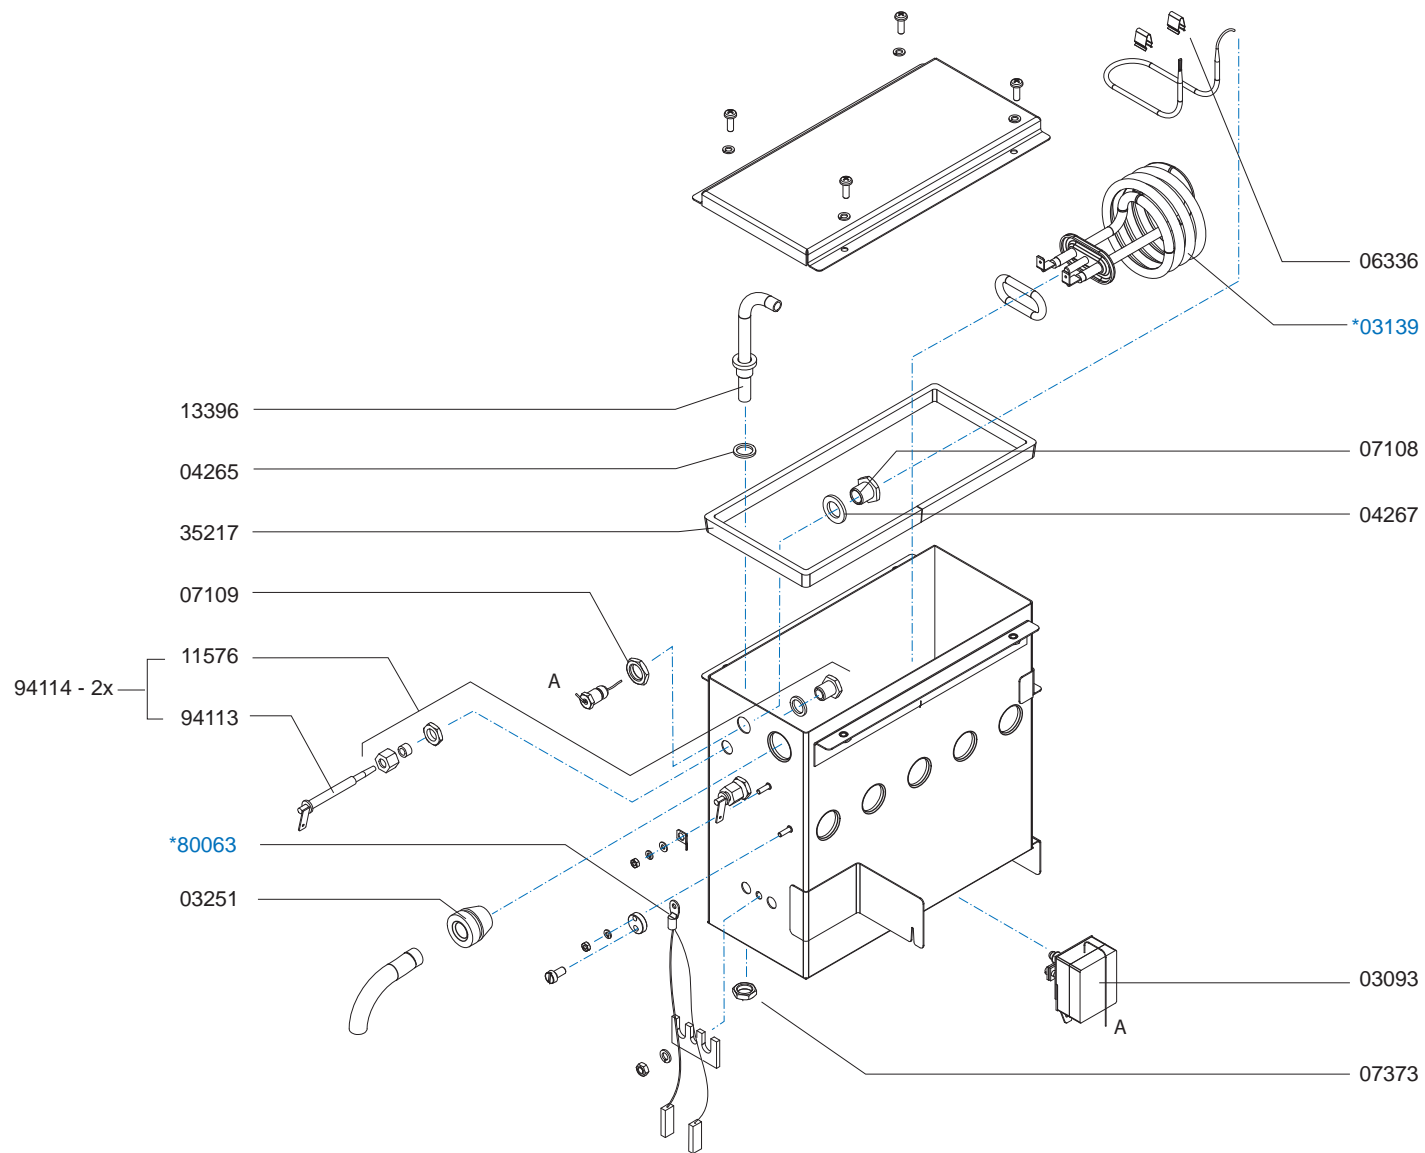

Page : 6-7  
 Rev. : 1.2 09-01-09

Drawer : RLF  
 Date : 26-11-2007

Rated voltage : 1N~ 220-240V 50-60Hz 3500W

**Spare Parts Info**

\*\*\*\*\* **Animo®** \*\*\*\*\*  
**Assen - Holland**

**www.animo.eu**

\* Recommended Spare Part