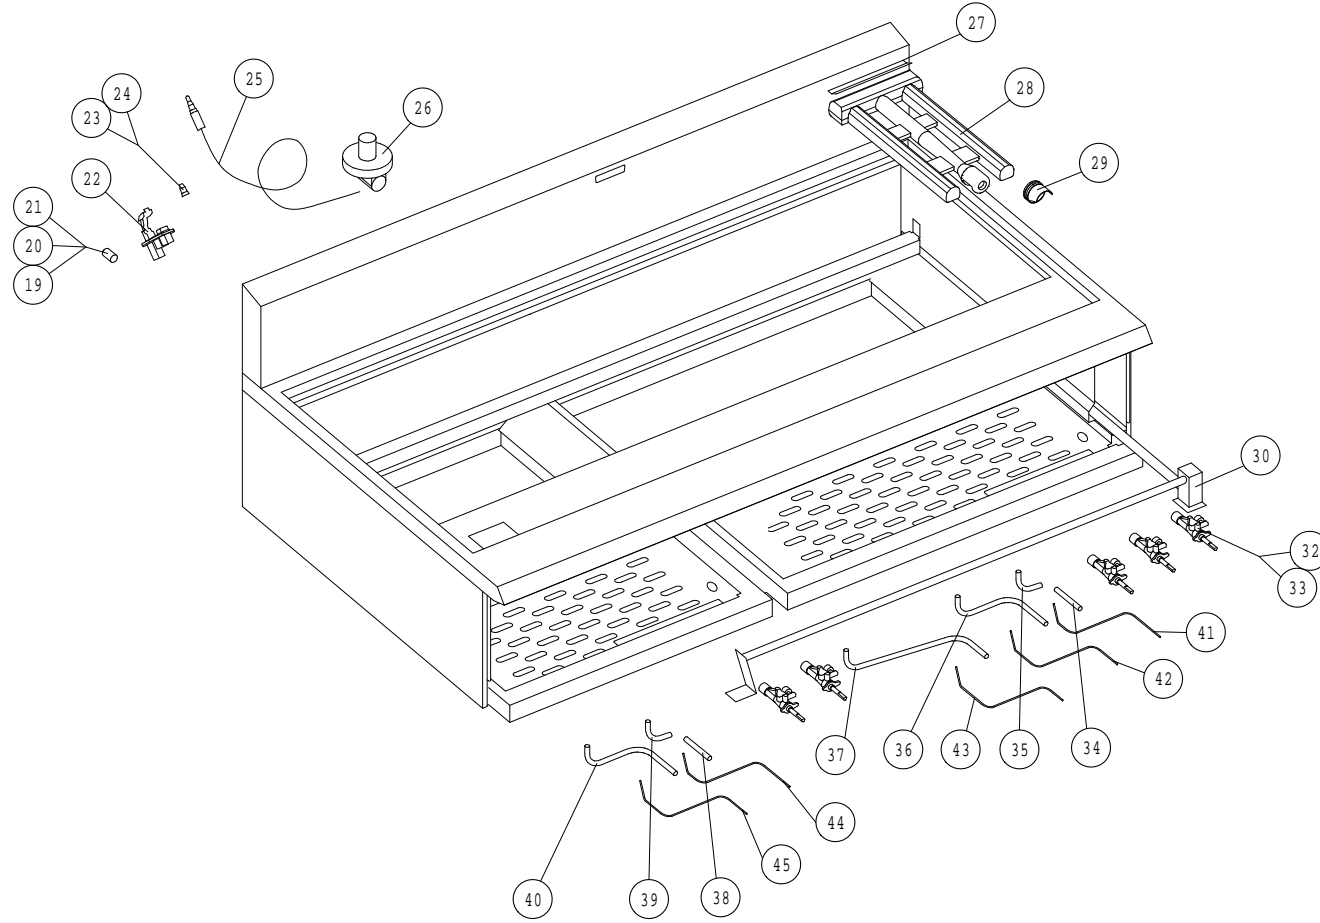

IF IN DOUBT ASK!!

DO NOT SCALE !!

First Angle Projection

G21523 CHARGRILL - CONTROLS

Part No.	Spares No.	Description
19	535830012	Burner Injector (Natural Gas)
20	535820020	Injector Holder (Propane Gas)
21	535830013	Amal Jet (Propane Gas)
22	535820022	Pilot Burner
23	535820023	Pilot Jet (Natural Gas)
24	535820024	Pilot Jet (Propane Gas)
25	535820025	Thermocouple
26	535820026	Gas Governor (Natural Gas)
27	535950004	Burner Shield
28	535950005	Burner
29	535820028	Burner Aeration Shroud
30	535980008	Float Rail Assembly
31	535820030	Pressure Test Nipple (Not Shown)
32	535820031	Gas Control Valve (Natural Gas)
33	535820032	Gas Control Valve (Propane Gas)
34	535820033	RH Burner Pipe (Tap To Elbow)
35	535830015	RH Burner Pipe (Elbow To Burner)
36	535830016	Inner LH Burner Pipe
37	535830017	Centre Burner Pipe
38	535820033	Inner LH Burner Pipe (Tap To Elbow)
39	535820034	Inner LH Burner Pipe (Elbow to Burner)
40	535820035	LH Burner Pipe
41	535830018	RH Pilot Pipe
42	535830019	Inner RH Pilot Pipe
43	535830020	Centre Pilot Pipe
44	535820036	Inner LH Pilot Pipe
45	535820037	LH Pilot Pipe