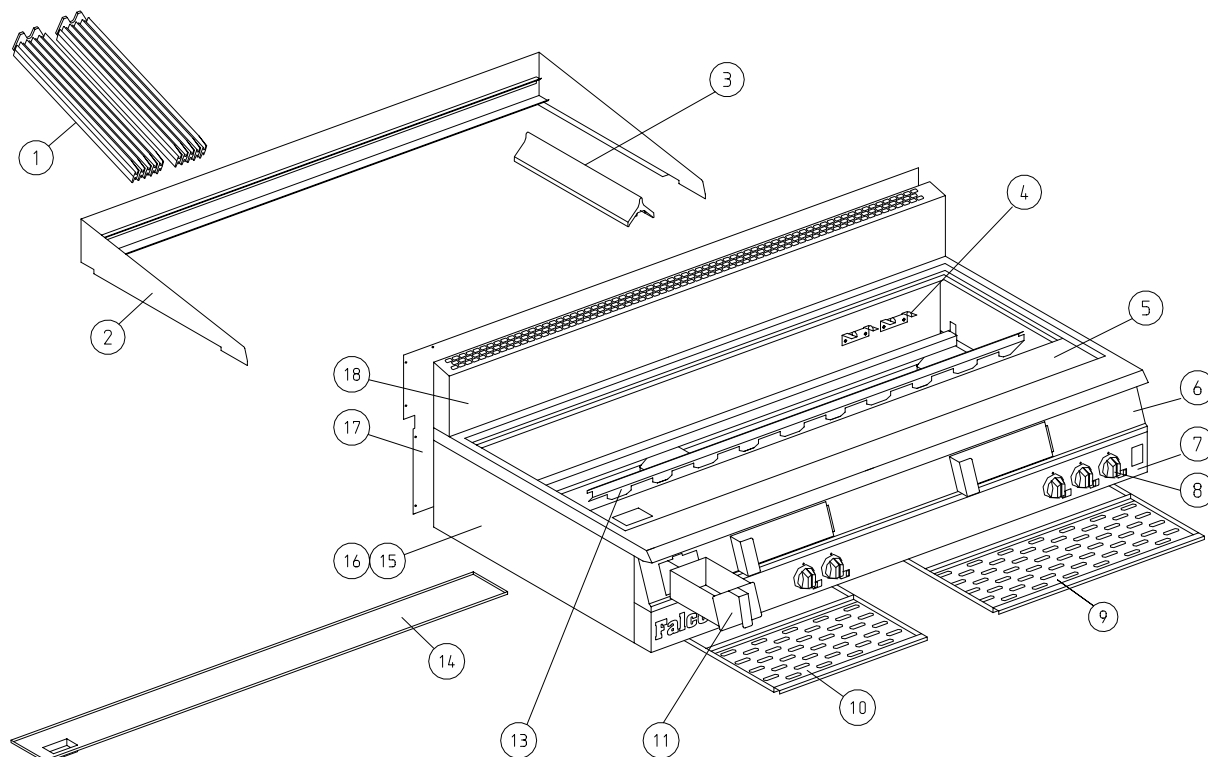

G21523 Chargrill

Fitments

Item	Spares No	Description
1.	535950000	Branding grid
2.	535980000	Splash guard assembly
3.	535950001	Burner Radiant
4.	535970009	Baffle support angle
5.	535980001	Hob assembly
6.	535980002	Upper front fascia assembly
7.	535980003	Lower front fascia
8.	535820009	Control knob
9.	535960001	Drip tray (900mm)

Item	Spares No	Description
10.	535950003	Drip tray (600mm)
11.	535820011	Fat jug assembly
12.	535820012	Magnetic door catch (not shown)
13.	535980004	Brander support angle
14.	535980005	Spill tray
15.	535820015	Outer side panel - LH
16.	535820016	Outer side panel - RH
17.	535980006	Outer back panel
18.	535980007	Flue panel