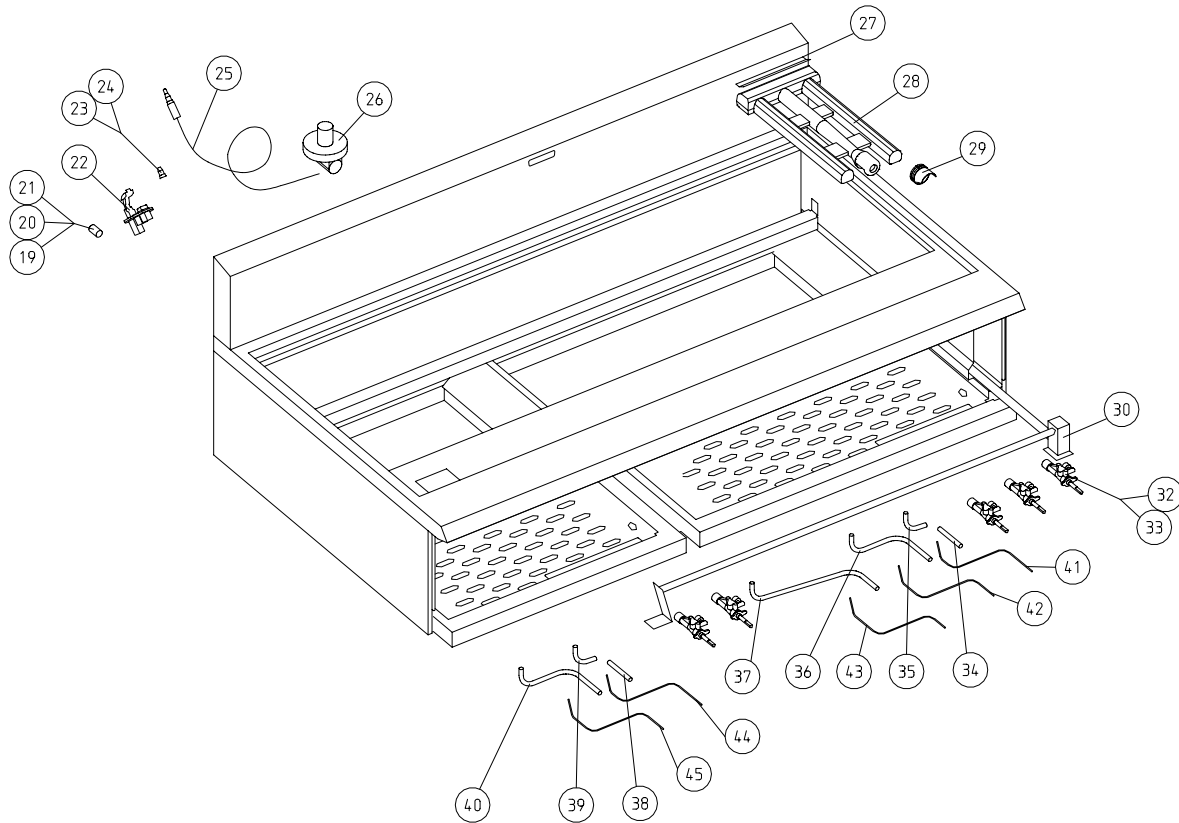

G21523 Chargrill

Controls

Item	Spares No	Description
19.	535830012	Burner injector (natural gas)
20.	535820020	Injector holder (propane gas)
21.	535830013	Amal jet (propane gas)
22.	535820022	Pilot burner
23.	535820023	Pilot jet (natural gas)
24.	535820024	Pilot jet (propane gas)
25.	535820025	Thermocouple
26.	535820026	Gas governor (natural gas)
27.	535950004	Burner shield
28.	535950005	Burner
29.	535820028	Burner aeration shroud
30.	535980008	Float rail assembly
31.	535820030	Pressure test nipple(not shown)
32.	535820031	Gas control valve (nat. gas)

Item	Spares No	Description
33.	535820032	Cas control valve (propane gas)
34.	535820033	RH burner pipe (tap to elbow)
35.	535830015	RH burner pipe (elbow to burner)
36.	535830016	LH burner pipe - inner
37.	535830017	Burner pipe - centre
38.	535820033	LH burner pipe inner(tap to elbow)
39.	535820034	LH burner pipe inner (elb. to burn.)
40.	535820035	LH burner pipe
41.	535830018	RH pilot pipe
42.	535830019	RH pilot pipe - inner
43.	535830020	Pilot pipe - centre
44.	535820036	LH pilot pipe - inner
45.	535820037	LH pilot pipe