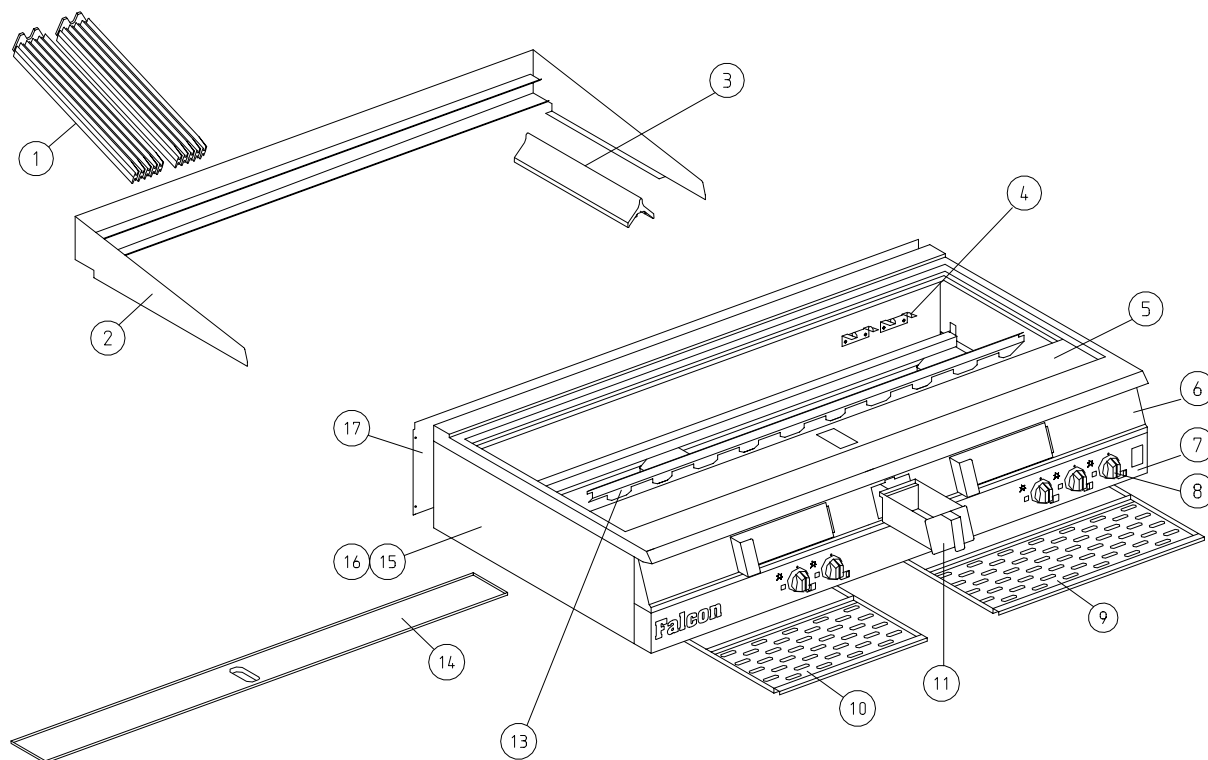

G21523 Chargrill

Fitments

Item	Spares No	Description
1.	535950000	Branding grid
2.	535980011	Splash guard assembly
3.	535950001	Burner Baffle
4.	535970009	Baffle support angle
5.	535980012	Hob assembly
6.	535980013	Upper front facia assembly
7.	535980014	Lower front facia (sp. ign.)
7.	535980015	Lower front facia (man. ign.)
8.	535820009	Control knob
9.	535960008	Drip tray (900mm)

Item	Spares No	Description
10.	535950011	Drip tray (600mm)
11.	535950025	Fat jug assembly
12.	535820012	Magnetic door catch (not shown)
13.	535980016	Brander support angle
14.	535980017	Spill tray
15.	535820015	Outer side panel - LH
16.	535820016	Outer side panel - RH
17.	535980018	Outer back panel