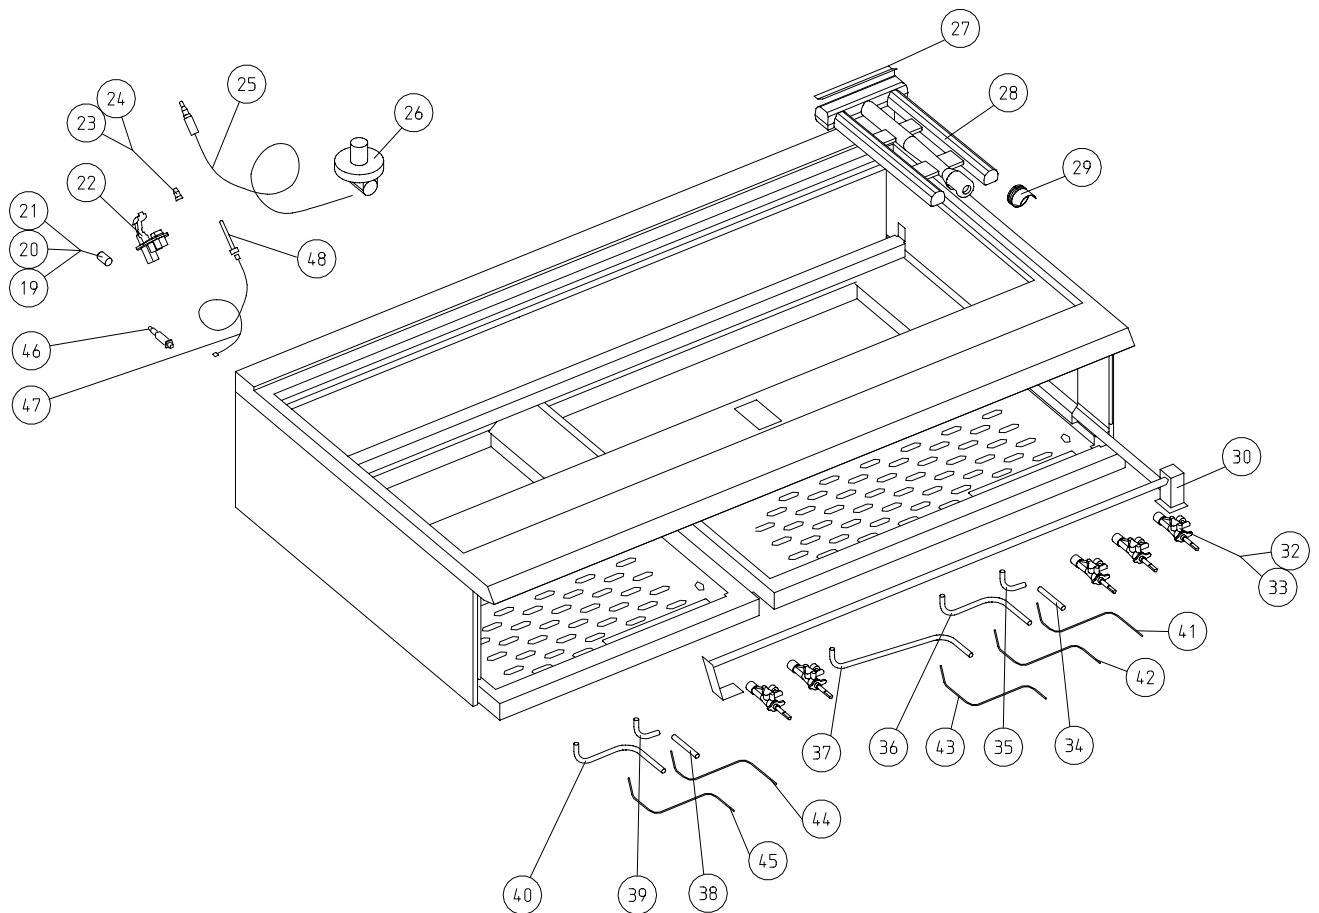

G21523 Chargrill

Controls

Item	Spares No	Description
19.	535830012	Burner injector (natural gas)
20.	535820020	Injector holder (propane gas)
21.	535830013	Amal jet (propane gas)
22.	535820022	Pilot burner
23.	535820023	Pilot jet (natural gas)
24.	535820024	Pilot jet (propane gas)
25.	535820025	Thermocouple
26.	535820026	Gas governor (natural gas)
27.	535950004	Burner shield
28.	535950005	Burner
29.	535820028	Burner aeration shroud
30.	535980019	Float rail assembly
31.	535820030	Pressure test nipple(not shown)
32.	535820031	Gas control valve (nat. gas)
33.	535820032	Gas control valve (prop. gas)

Item	Spares No	Description
34.	535820033	RH burner pipe (tap to elbow)
35.	535980020	RH burner pipe (elbow to burner)
36.	535980021	RH burner pipe - inner
37.	535980022	Centre burner pipe
38.	535980023	LH burner pipe inner(tap to elbow)
39.	535980024	LH burner pipe inner (elb. to burn.)
40.	535980025	LH burner pipe
41.	535980026	RH pilot pipe
42.	535980027	RH pilot pipe - inner
43.	535980028	Pilot pipe - centre
44.	535980029	LH pilot pipe - inner
45.	535980030	LH pilot pipe
46.	535950020	Spark igniter
47.	535950021	Electrode lead (sp. ign. only)
48.	535950022	Pilot electrode (sp. ign. only)