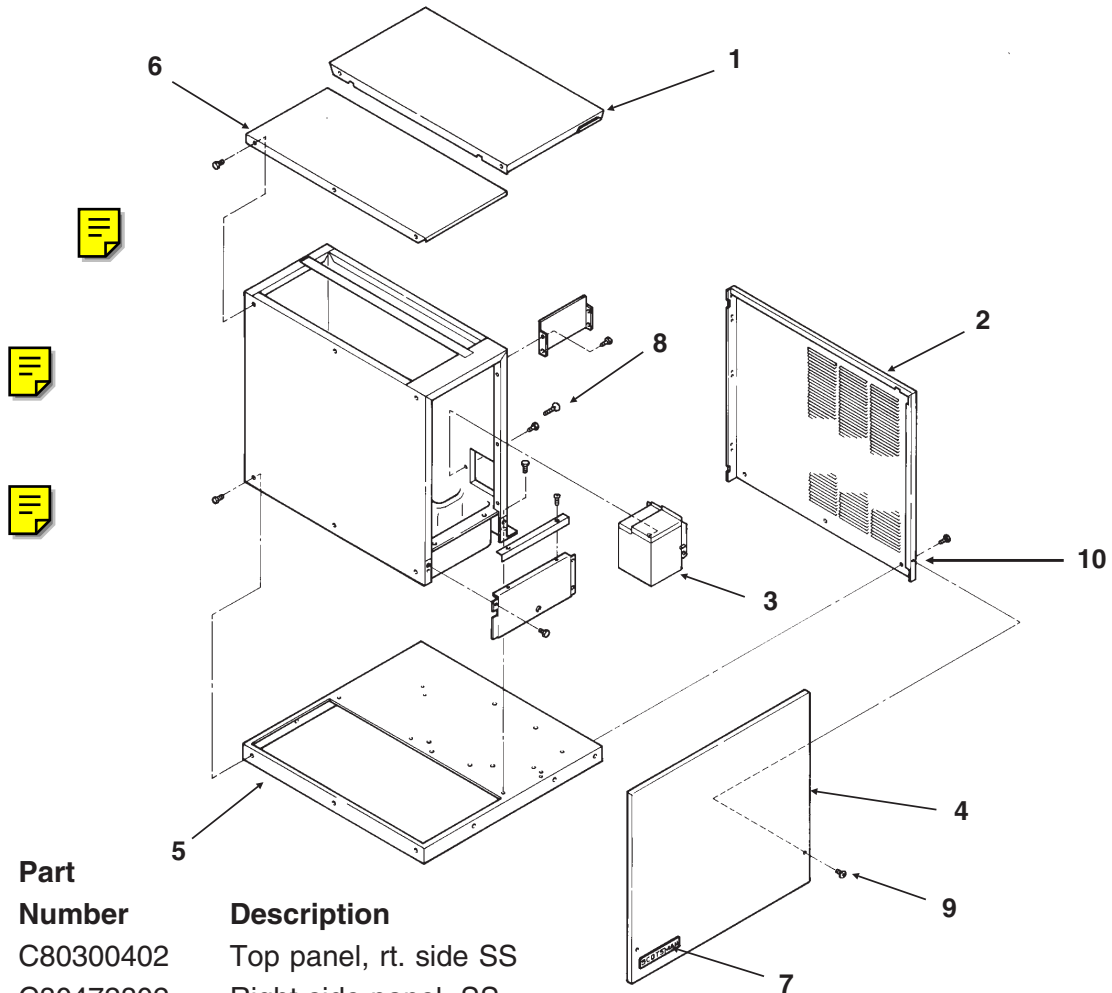

SLE400 Service Parts

Table of Contents

Cabinet	page 2
Air Cooled	page 3
Water Cooled	page 4
Freezing Compartment & Water System	page 5
Control Box	page 6
Bins	page 7
Wiring Diagram	page 8

SLE400 Service Parts Cabinet

Item Number	Part Number	Description
1	C80300402	Top panel, rt. side SS
2	C80472802	Right side panel, SS
3	C80449201	Pump cover
4	C80316007	Front panel (flat) complete, SS
	C86695701	Front panel (rounded corners)
	C39902100	Gasket, order per foot. 49" req.
	C80306201	Liner
5	C80285402	Compressor deck, metal only
	C80317301	Base liner
6	C80304602	Top panel, lft side SS
7	C80559302	Emblem, grey
8	C44695102	Thumbscrew
9	C38990905	Screw
10	C43210900	Insert for front panel screw
Not Illustrated		
11	C35926400	Thumbscrew for bin thermo bracket
12	C34196202	Bin thermostat bracket

SLE400 Service Parts

Freezing Compartment & Water System

Item Number	Part Number	Description
1	C80307801	Water distributor pan
2	C80561501	Plastic tube stand-off (not shown, attached to left evap)
3	C90100100	Adjustment Bracket & Tube
4	C80562201	Ice thickness probe tube
5	C11800501	Ice size heater
6	C28037301	Ice size thermostat
7	C80304601	Front evap support
8	C35926400	Thumb screw
9	C80308001	Evap support assembly
10	C80315801	Splash shield
11	C80333401	Drain assembly complete
12	C80283601	Float valve
13	C80300901	Valve bracket
14	C44697000	Tubing, 1/4" poly
15	C80323901	Water inlet adapter
16	C80375001	Ice rack
17a	C80359604	Left evaporator
17b	C80359601	Middle or right Evaporator
18	C80451901	PVC Drain fitting
19	C80452101	Grommet
20	C80451801	Male connector
21	C80452001	Drain washer