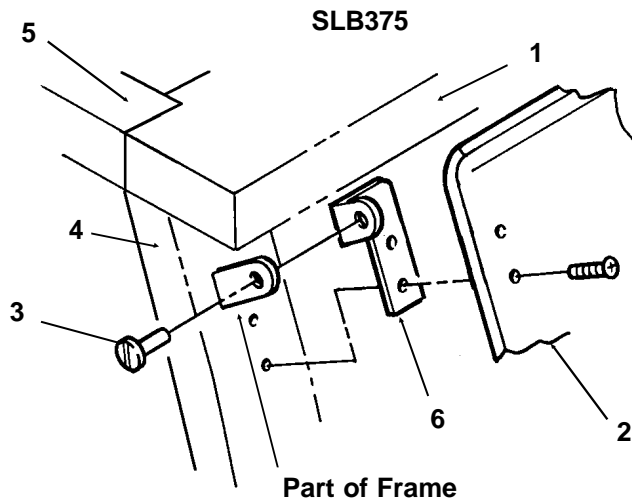

SLE400 Service Parts

Control Box

Item Number	Part Number	Description
1	C43216001	Contactor
2	C28037301	Ice size thermostat
3	C46297900	High pressure cut out - Water Cooled Only
4	C80193101	Compressor start relay
5	C80582201	Bin thermostat
6	C80012902	Ice/Off/Wash switch
7	C18381906	Start capacitor
8	C43753911	Run capacitor
9	C80315201	Control box cover upper section
10	C80324101	Harvest relay
11	C18223900	Terminal block

Not Illustrated:

12	C47139709	Fan motor cord
13	C46292701	K1 Relay
14	C80306801	Control box cover, lower section

SLE400 Service Parts

Ice Storage Bins

Item Number	Part Number	Description
1	C80211705	Canopy
2	C80230902	Bin door assembly (includes hinge)
3	C80206901	Hinge pin
4	C80209504	Door frame assembly
5	19-0503-04	Gasket tape, 90"
6	C80206601	Hinge for door, rt
	C80206602	Hinge for door, lft
Not illustrated:		
7	C80399201	Clear button
8	C80511301	Baffle

Item Number	Part Number	Description
1	C19475304	Door Assembly
2	C19629100	Door spring
3	C80299602	Left door hinge
	C80299601	Right door hinge
4	C19632604	Hinge pin
5	19-0503-04	Gasket tape, 90"
6	C80307602	Canopy
7	C80309002	Door frame assy
SLB150 Only		
	C34196203	Bin thermo bracket