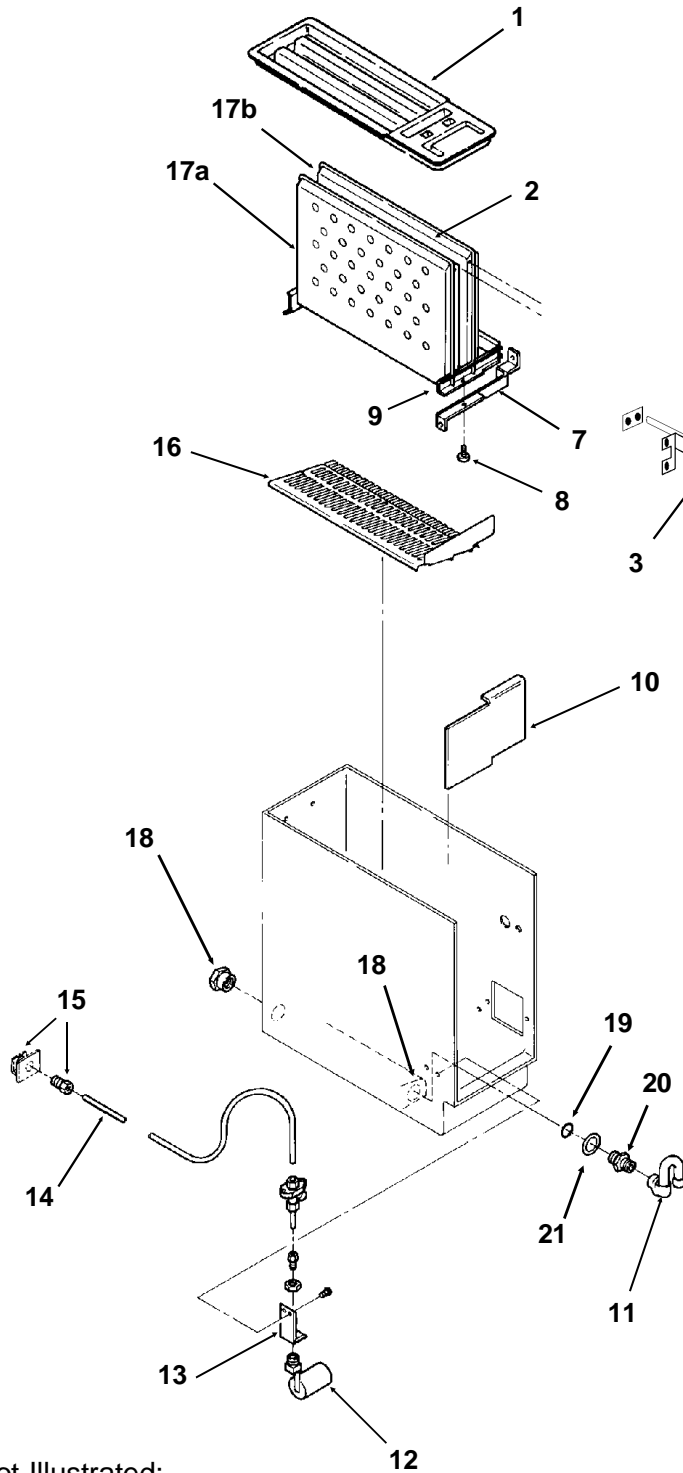

Item Number	Part Number	Description
1	C80300402	Top panel, rt. side SS
2	C80472802	Right side panel, SS
3	C80449201	Pump cover
4	C80316007	Front panel (flat) complete, SS
	C86695701	Front panel (rounded corners)
	C39902100	Gasket, order per foot. 49" req.
	C80306201	Liner
5	C80285402	Compressor deck, metal only
	C80317301	Base liner
6	C80304602	Top panel, lft side SS
7	C80559302	Emblem, grey
8	C44695102	Thumbscrew
9	C38990905	Screw
10	C43210900	Insert for front panel screw
Not Illustrated		
11	C35926400	Thumbscrew for bin thermo bracket
12	C34196202	Bin thermostat bracket

SLE400 Service Parts

Air Cooled Refrigeration

Item Number	Part Number	Description
1	C80403602	Air Cooled Condenser
2	C80305501	Fan Shroud
3	C80120801	Fan blade
4	C38688800	Fan motor
5	C80240001	Bracket
6	C00164500	Mounting screw
	C40500208	Washer
7	C80569803	Compressor
	C22737400	Overload
8	C21300601	Sleeve
9	C21300603	Grommet
10	C21057414	Drier
11	C80306601	Water pump
12	C00898200	Tube
13	C80582702	Harvest termination thermostat
14	C80637507	Thermo Exp. Valve
15	12-2417-21	Hot gas valve body & coil

SLE400 Service Parts

Freezing Compartment & Water System

Item Number	Part Number	Description
1	C80307801	Water distributor pan
2	C80561501	Plastic tube stand-off (not shown, attached to left evap)
3	C90100100	Adjustment Bracket & Tube
4	C80562201	Ice thickness probe tube
5	C11800501	Ice size heater
6	C28037301	Ice size thermostat
7	C80304601	Front evap support
8	C35926400	Thumb screw
9	C80308001	Evap support assembly
10	C80315801	Splash shield
11	C80333401	Drain assembly complete
12	C80283601	Float valve
13	C80300901	Valve bracket
14	C44697000	Tubing, 1/4" poly
15	C80323901	Water inlet adapter
16	C80375001	Ice rack
17a	C80359604	Left evaporator
17b	C80359601	Middle or right Evaporator
18	C80451901	PVC Drain fitting
19	C80452101	Grommet
20	C80451801	Male connector
21	C80452001	Drain washer