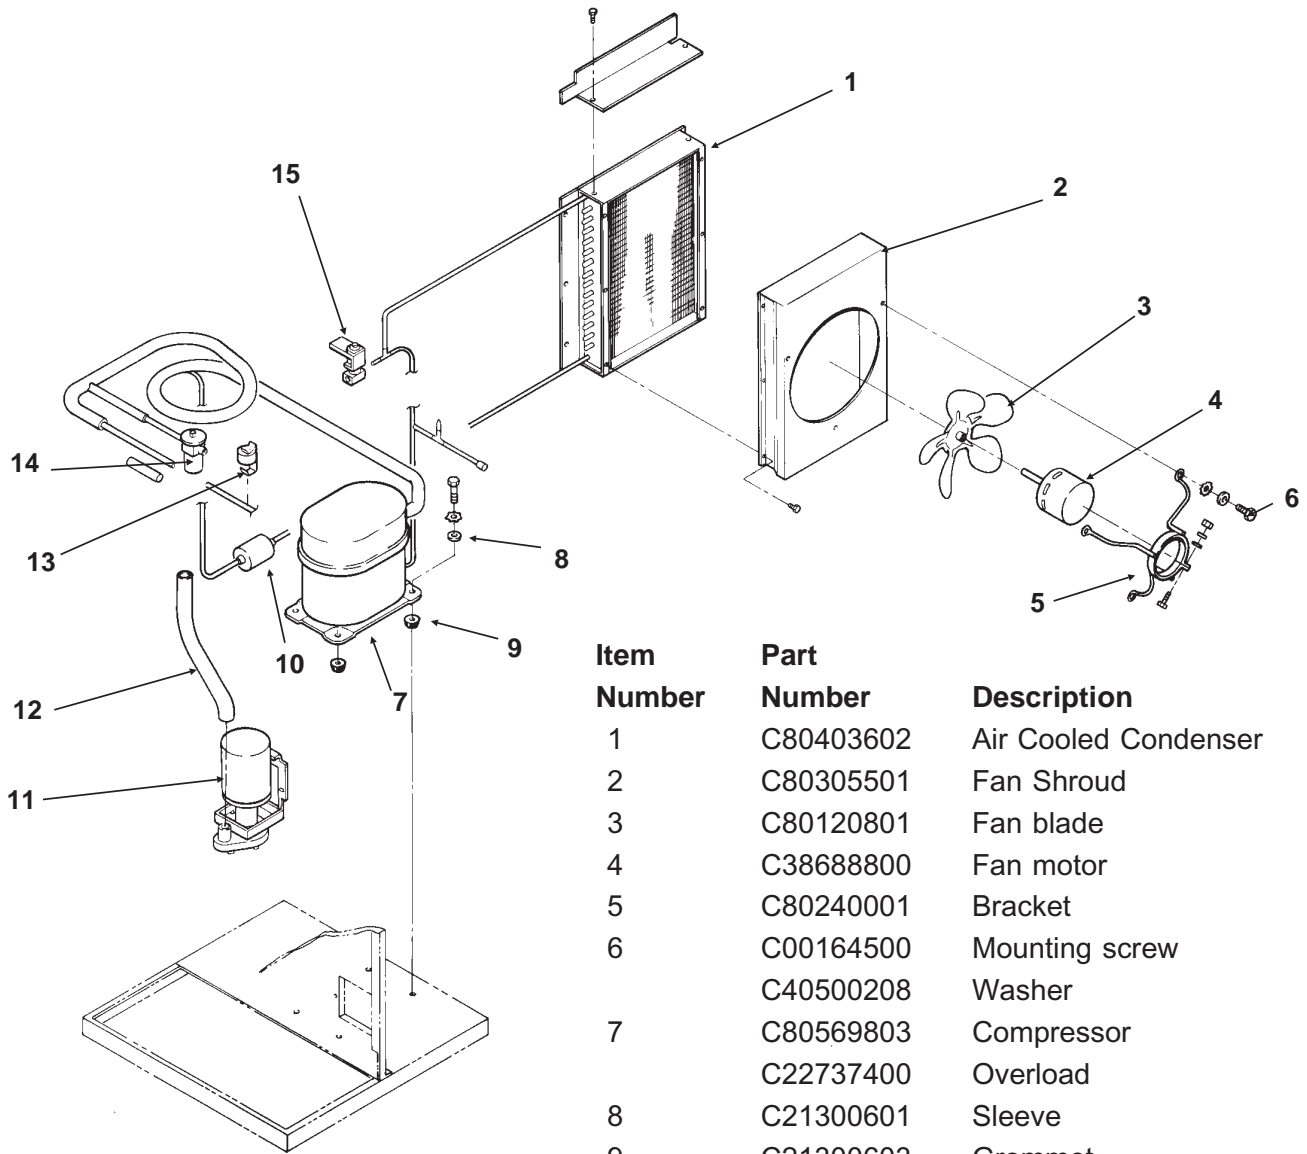

Item Number	Part Number	Description
1	C80300402	Top panel, rt. side SS
2	C80472802	Right side panel, SS
3	C80449201	Pump cover
4	C80316007	Front panel (flat) complete, SS
	C86695701	Front panel (rounded corners)
	C39902100	Gasket, order per foot. 49" req.
	C80306201	Liner
5	C80285402	Compressor deck, metal only
	C80317301	Base liner
6	C80304602	Top panel, lft side SS
7	C80559302	Emblem, grey
8	C44695102	Thumbscrew
9	C38990905	Screw
10	C43210900	Insert for front panel screw
Not Illustrated		
11	C35926400	Thumbscrew for bin thermo bracket
12	C34196202	Bin thermostat bracket

SLE400 Service Parts

Air Cooled Refrigeration

Item Number	Part Number	Description
1	C80403602	Air Cooled Condenser
2	C80305501	Fan Shroud
3	C80120801	Fan blade
4	C38688800	Fan motor
5	C80240001	Bracket
6	C00164500	Mounting screw
	C40500208	Washer
7	C80569803	Compressor
	C22737400	Overload
8	C21300601	Sleeve
9	C21300603	Grommet
10	C21057414	Drier
11	C80306601	Water pump
12	C00898200	Tube
13	C80582702	Harvest termination thermostat
14	C80637507	Thermo Exp. Valve
15	12-2417-21	Hot gas valve body & coil

SLE400 Service Parts

Freezing Compartment & Water System

Item Number	Part Number	Description
1	C80307801	Water distributor pan
2	C80561501	Plastic tube stand-off (not shown, attached to left evap)
3	C90100100	Adjustment Bracket & Tube
4	C80562201	Ice thickness probe tube
5	C11800501	Ice size heater
6	C28037301	Ice size thermostat
7	C80304601	Front evap support
8	C35926400	Thumb screw
9	C80308001	Evap support assembly
10	C80315801	Splash shield
11	C80333401	Drain assembly complete
12	C80283601	Float valve
13	C80300901	Valve bracket
14	C44697000	Tubing, 1/4" poly
15	C80323901	Water inlet adapter
16	C80375001	Ice rack
17a	C80359604	Left evaporator
17b	C80359601	Middle or right Evaporator
18	C80451901	PVC Drain fitting
19	C80452101	Grommet
20	C80451801	Male connector
21	C80452001	Drain washer