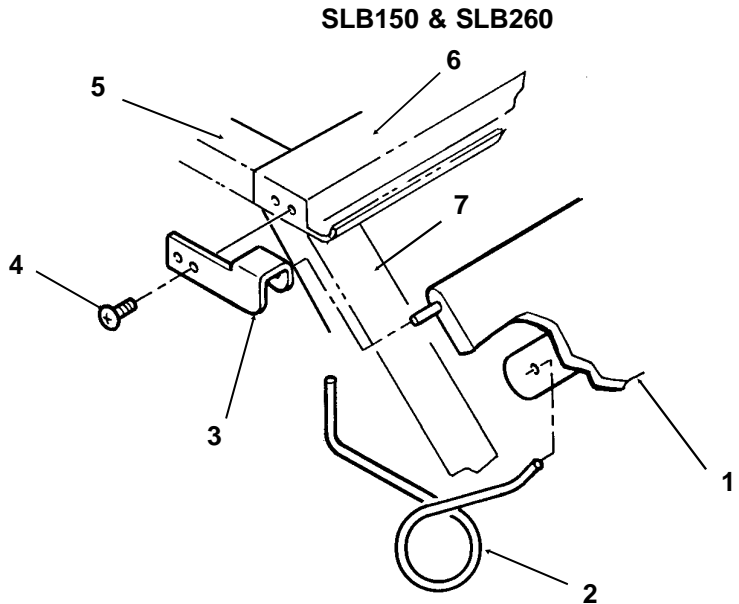

Item Number	Part Number	Description
1	C80300402	Top panel, rt. side SS
2	C80472802	Right side panel, SS
3	C80449201	Pump cover
4	C80316007	Front panel (flat) complete, SS
	C86695701	Front panel (rounded corners)
	C39902100	Gasket, order per foot. 49" req.
	C80306201	Liner
5	C80285402	Compressor deck, metal only
	C80317301	Base liner
6	C80304602	Top panel, lft side SS
7	C80559302	Emblem, grey
8	C44695102	Thumbscrew
9	C38990905	Screw
10	C43210900	Insert for front panel screw
Not Illustrated		
11	C35926400	Thumbscrew for bin thermo bracket
12	C34196202	Bin thermostat bracket

Not Illustrated:

12	C47139709	Fan motor cord
13	C46292701	K1 Relay
14	C80306801	Control box cover, lower section

SLE400 Service Parts

Ice Storage Bins

Item Number	Part Number	Description
1	C80211705	Canopy
2	C80230902	Bin door assembly (includes hinge)
3	C80206901	Hinge pin
4	C80209504	Door frame assembly
5	19-0503-04	Gasket tape, 90"
6	C80206601	Hinge for door, rt
	C80206602	Hinge for door, lft
Not illustrated:		
7	C80399201	Clear button
8	C80511301	Baffle

Item Number	Part Number	Description
1	C19475304	Door Assembly
2	C19629100	Door spring
3	C80299602	Left door hinge
	C80299601	Right door hinge
4	C19632604	Hinge pin
5	19-0503-04	Gasket tape, 90"
6	C80307602	Canopy
7	C80309002	Door frame assy
SLB150 Only		
	C34196203	Bin thermo bracket

Drain Parts:
SLB375 and SLB260
 Female fitting, pn C80205501
 Male fitting, pn C80205301
 Flanged hex nut, pn C80205401
SLB150
 Drain fitting, pn C36619500
 Drain cup, pn C36619600
 Dran cap, pn C36619400