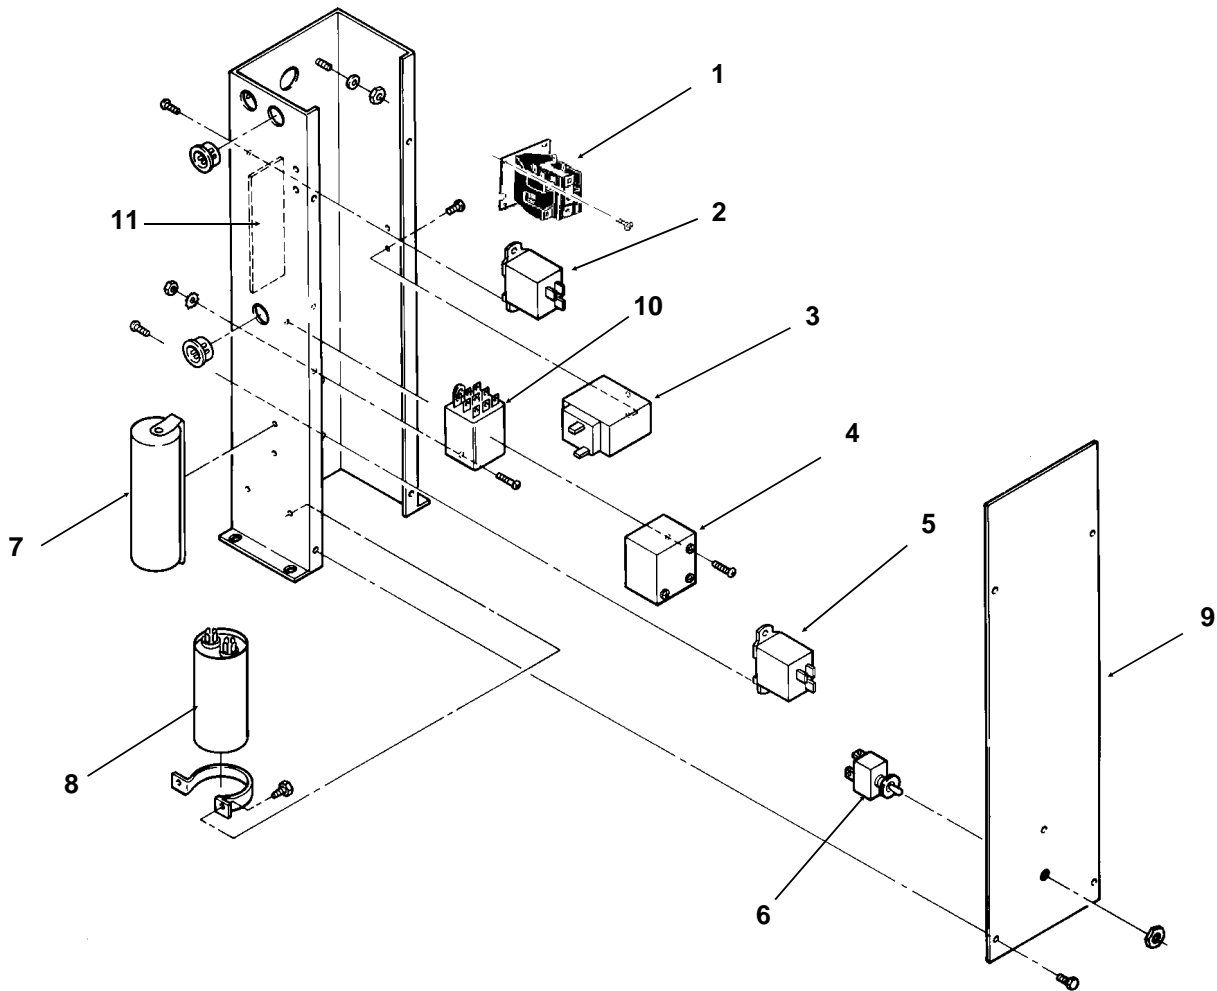

SLE400 Service Parts

Control Box

Item Number	Part Number	Description
1	C43216001	Contactor
2	C28037301	Ice size thermostat
3	C46297900	High pressure cut out - Water Cooled Only
4	C80193101	Compressor start relay
5	C80582201	Bin thermostat
6	C80012902	Ice/Off/Wash switch
7	C18381906	Start capacitor
8	C43753911	Run capacitor
9	C80315201	Control box cover upper section
10	C80324101	Harvest relay
11	C18223900	Terminal block

Not Illustrated:

12	C47139709	Fan motor cord
13	C46292701	K1 Relay
14	C80306801	Control box cover, lower section