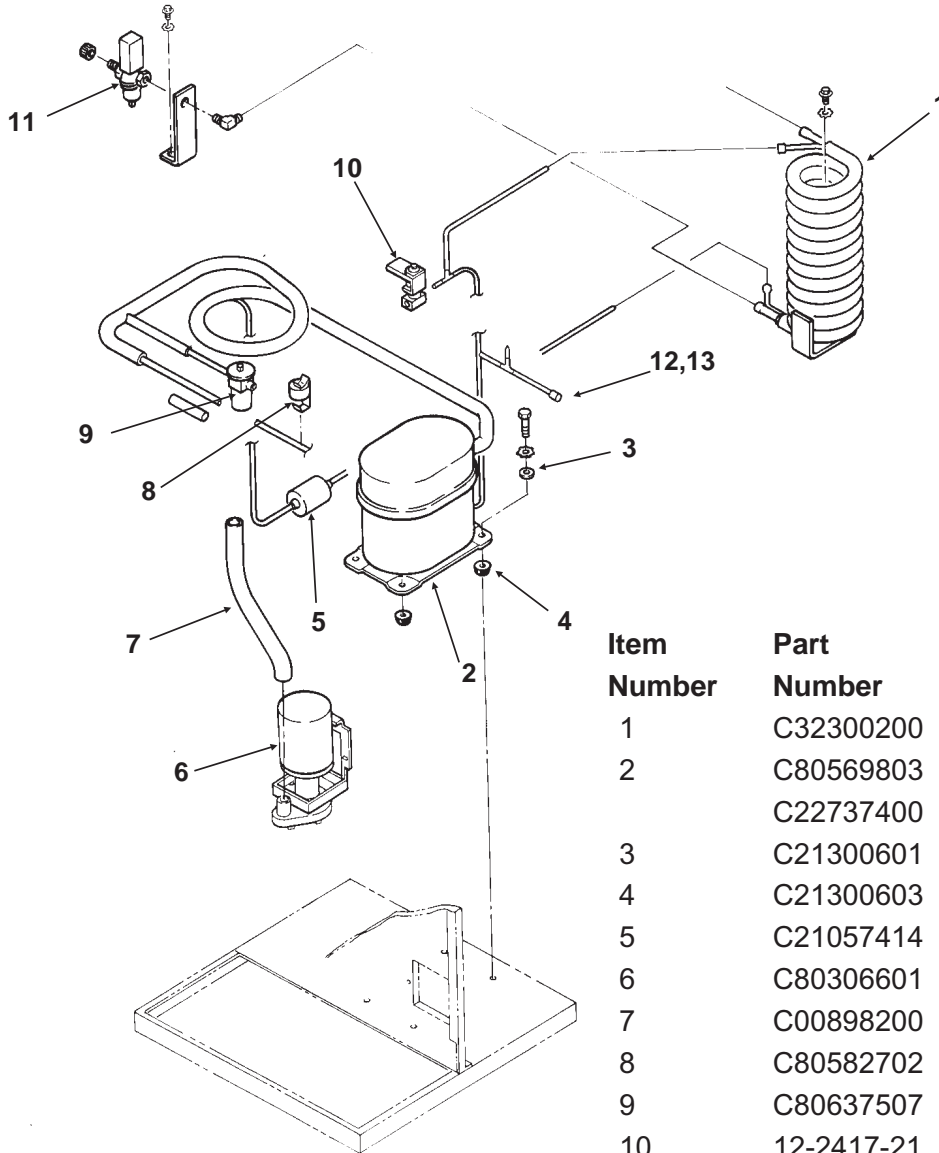

SLE400 Service Parts

Water Cooled Refrigeration

Item Number	Part Number	Description
1	C32300200	Water cooled condenser
2	C80569803	Compressor
	C22737400	Overload
3	C21300601	Sleeve
4	C21300603	Grommet
5	C21057414	Drier
6	C80306601	Water pump
7	C00898200	Tube
8	C80582702	Harvest termination thermostat
9	C80637507	Thermo Exp. Valve
10	12-2417-21	Hot gas valve body & coil
11	C80585401	Water reg valve
12	C26541100	Schrader valve core
13	C32943500	Schrader valve cap