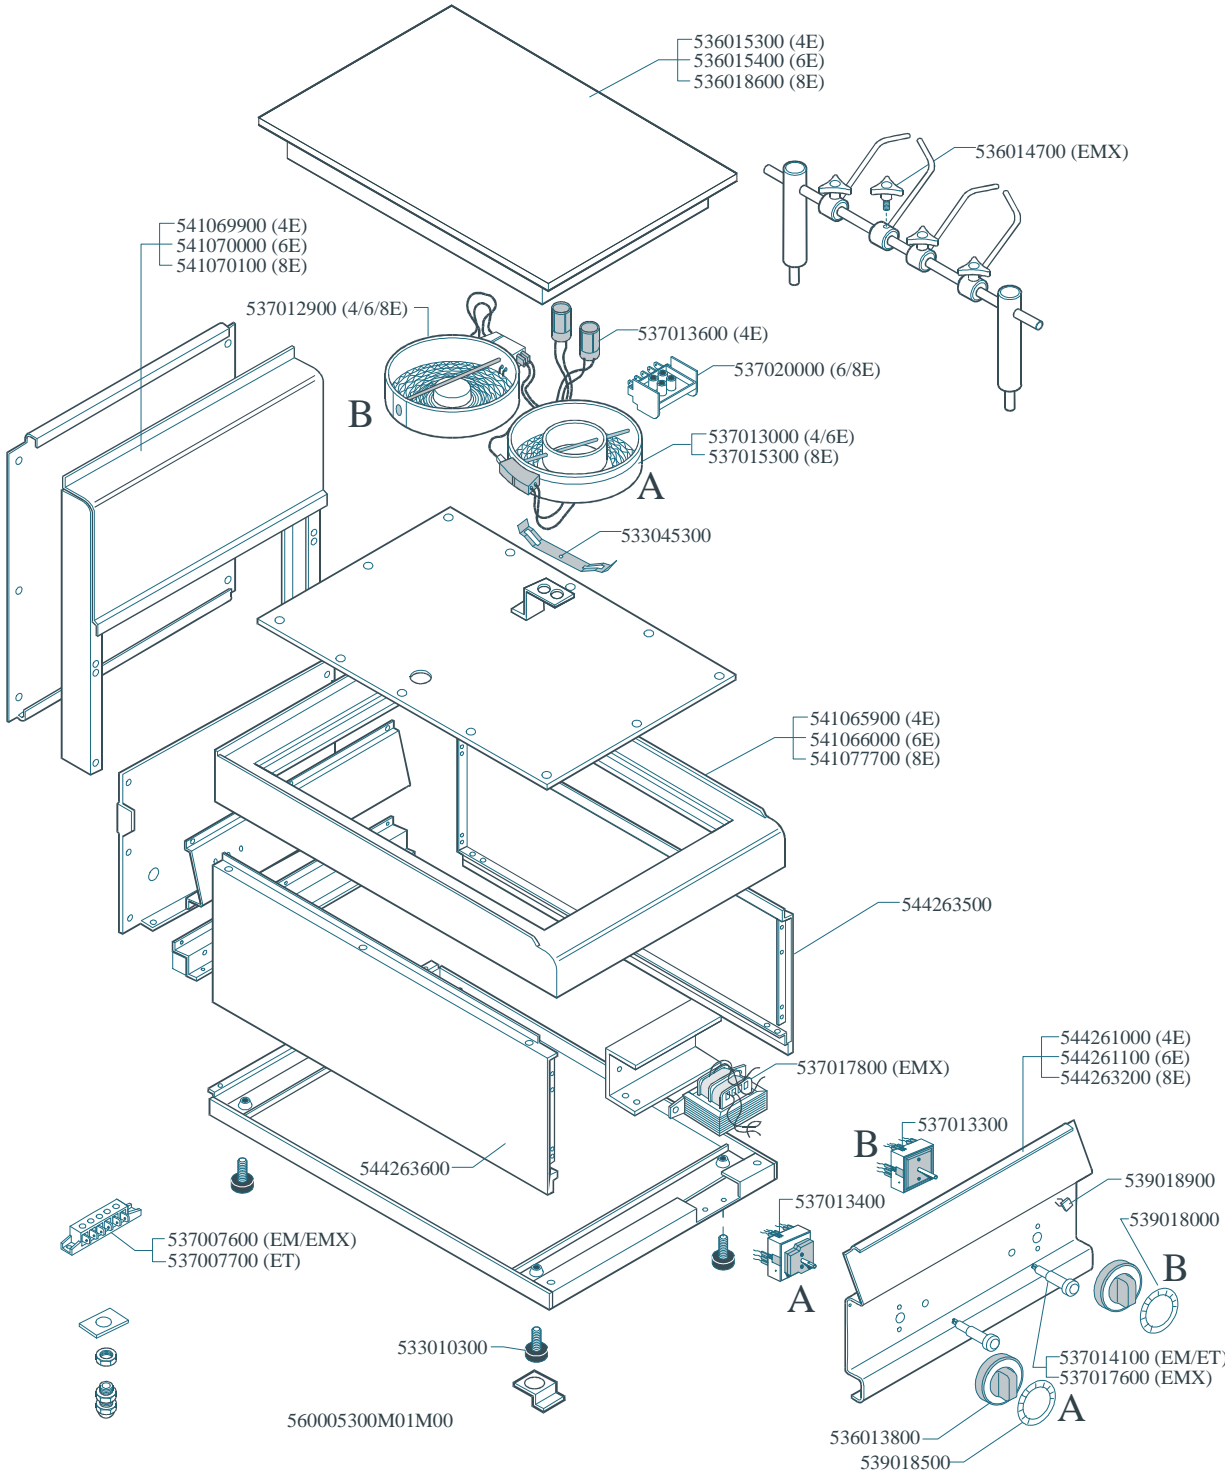

MAGIC PROF 65

ELETTRICO / ELECTRIC / ELEKTRO / ELECTRIQUE

PCC-4EM PCC-4ET PCC-6EM PCC-6ET PCC-8ET PCC-4EMX PCC-6EMX PCC-8EMX
N°≤0301

Page	Pos	Code	Description
001		536018600	CERAMIC SHEET COMPLETE+FRAME PCC-8E
001		536014700	3 DRILL WHEELS
001		541070100	NEUTRAL SPACER 8
001		537012900	ELECTRICAL PLATE 1800W 230W PCC-65
001		537020000	REMAINING HEAT 4 PILOT LIGHTS UNIT
001		537015300	ELECTRICAL PLAT DOUBLE CIRCUIT
001		533045300	PLATE SPRING PCC
001		541077700	UPPER PLATE PCC-8E
001		544263500	RIGHT SIDE S.65
001		544263200	CONTROL PANEL PC/PCC-8E
001		537017800	TRANSFORMER 230V/100V 10VA
001		537013300	CURRENT REGULATOR FOR ELEC. PLATE
001		537013400	CURRENT REG. FOR DOUBLE ELEC. PLATE
001		539018900	INDEX FOR KNOB
001		539018000	ADHESIVE GRAD.DISC 7POS.DOUBLE RED
001		544263600	LEFT SIDE S.65
001		537007600	TERMINAL BLOCK SINGLEPHASE 40A
001		536013800	KNOB D.70 BLACK 6*5 WITH SPRING
001		539018500	ADHESIVE GRADUATED DISC FOR KNOB
001		533010300	ADJUSTABLE FOOT M10*20 D.23
001		537017600	WHITE WARNING LIGHT LOW BUD 110V