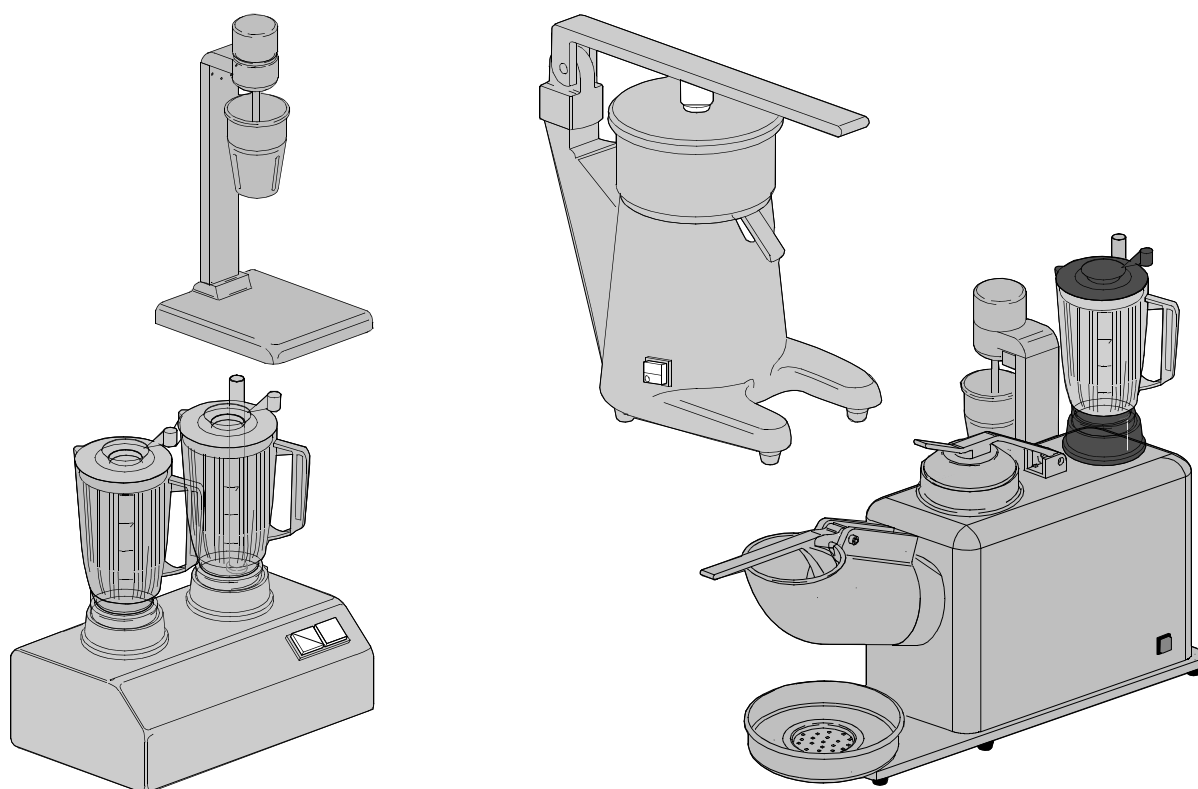

ROBOT

LINEA ROBOT

TYPE: RO

Accessories
WITHOUT ACCESSORY

Spare parts manual

1. Spare parts

Blender F1 / F2	7
Blender F1 / F2	9
Blender F1 / F2	11
Citrus squeezers S30	13
Citrus squeezers S40	15
Citrus squeezers S40	17
Citrus squeezers S55	19
Citrus squeezers S55	21
Multiple group GM mod.03.....	23
Multiple group GM/2 mod.03	25
Multiple group GM - GM/2.....	27
Multiple group GM2/2.....	29
Multiple group GM2/2 mod.03	33
Multiple group GM3 mod.03.....	35
Multiple group GM4 mod.03.....	39
Multiple group GM3 - GM4.....	43

1.2 Product codes

Product code	Full name
Model codes	
Type codes	
51	51
56A	56A
56B	56B
56RB	56RB
56C	56C
56RC	56RC
56	56
57A	57A
57B	57B
57C	57C
57	57
581	581
582	582
58R	58R
58	58
RO	RO
BW	BW
Accessory codes	
wa	WITHOUT ACCESSORY

Spare parts

ID	P-code	Model	Type	Accessory	Voltage	Description
2820	60224		BW,RO,57,57B			Feeder support
2825	60301		BW,RO,57,57B			3 poles terminal board
2830	60302		BW,RO,57,57B			Ice press handle
2835	60519		BW,RO,57,57B			Low noise filter
2840	60193		BW,RO,57,57B			Plug for micro axle
2845	10770		BW,RO,57,57B			Insulating for door microswitch