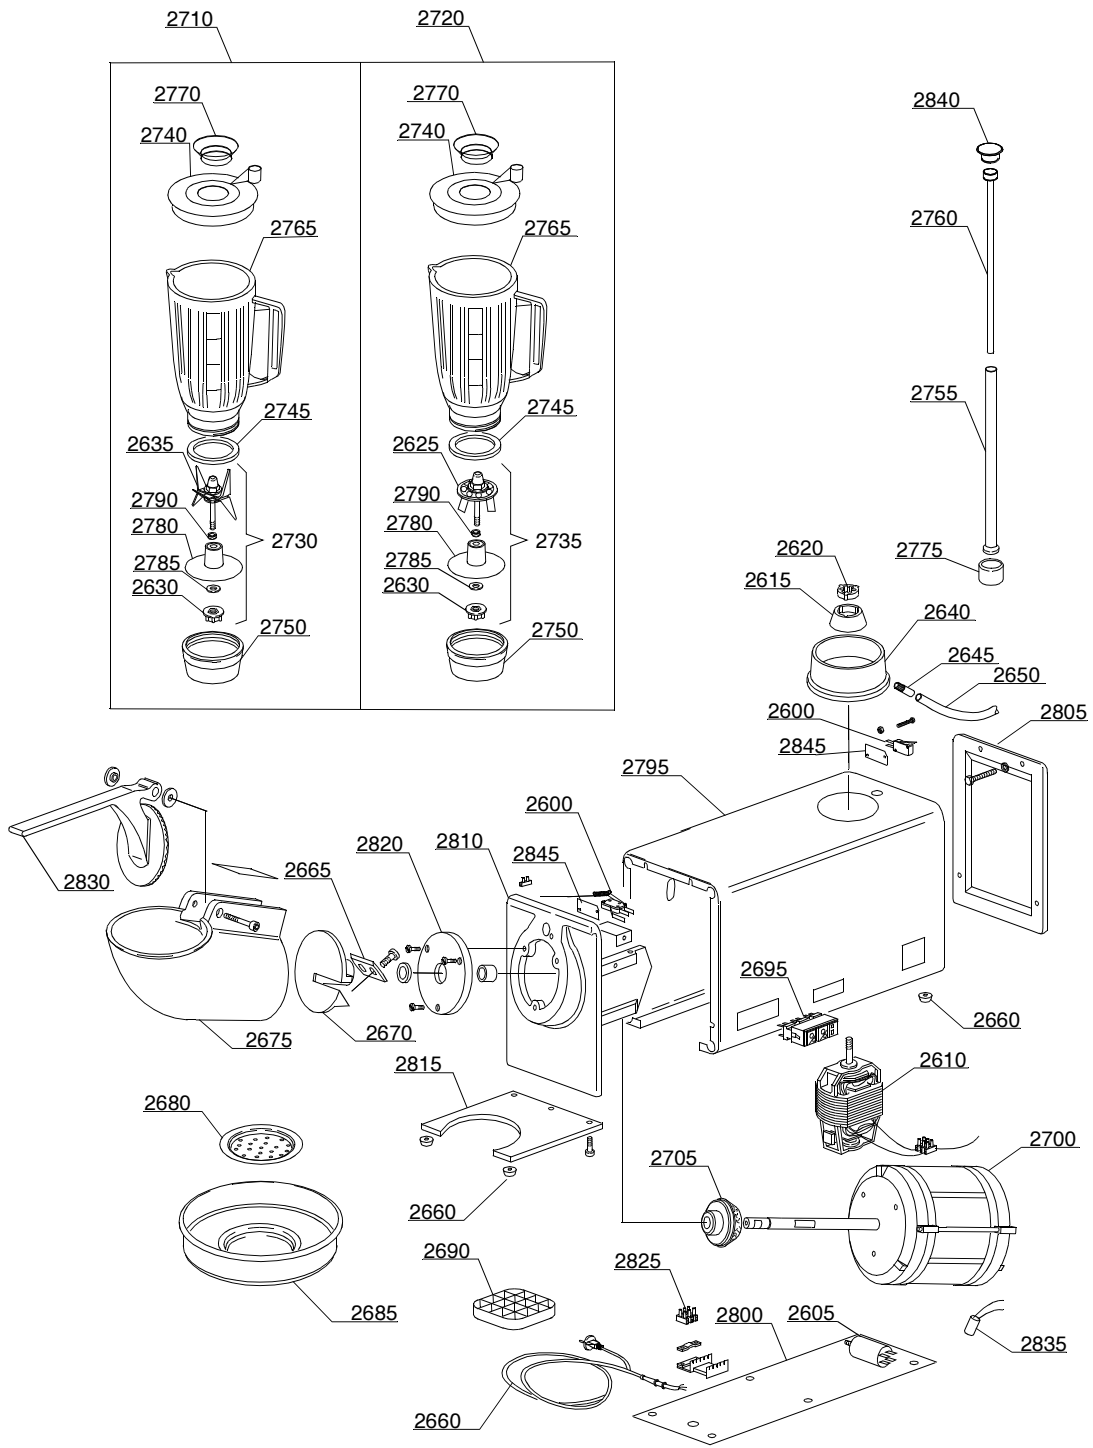

ROBOT

LINEA ROBOT

TYPE: RO

Accessories
WITHOUT ACCESSORY

Spare parts manual

1. Spare parts

Blender F1 / F2	7
Blender F1 / F2	9
Blender F1 / F2	11
Citrus squeezers S30	13
Citrus squeezers S40	15
Citrus squeezers S40	17
Citrus squeezers S55	19
Citrus squeezers S55	21
Multiple group GM mod.03.....	23
Multiple group GM/2 mod.03	25
Multiple group GM - GM/2.....	27
Multiple group GM2/2.....	29
Multiple group GM2/2 mod.03	33
Multiple group GM3 mod.03.....	35
Multiple group GM4 mod.03.....	39
Multiple group GM3 - GM4.....	43

1.2 Product codes

Product code	Full name
Model codes	
Type codes	
51	51
56A	56A
56B	56B
56RB	56RB
56C	56C
56RC	56RC
56	56
57A	57A
57B	57B
57C	57C
57	57
581	581
582	582
58R	58R
58	58
RO	RO
BW	BW
Accessory codes	
wa	WITHOUT ACCESSORY

Spare parts

ID	P-code	Model	Type	Accessory	Voltage	Description
2820	60224		BW,RO,57,57B			Feeder support
2825	60301		BW,RO,57,57B			3 poles terminal board
2830	60302		BW,RO,57,57B			Ice press handle
2835	60519		BW,RO,57,57B			Low noise filter
2840	60193		BW,RO,57,57B			Plug for micro axle
2845	10770		BW,RO,57,57B			Insulating for door microswitch