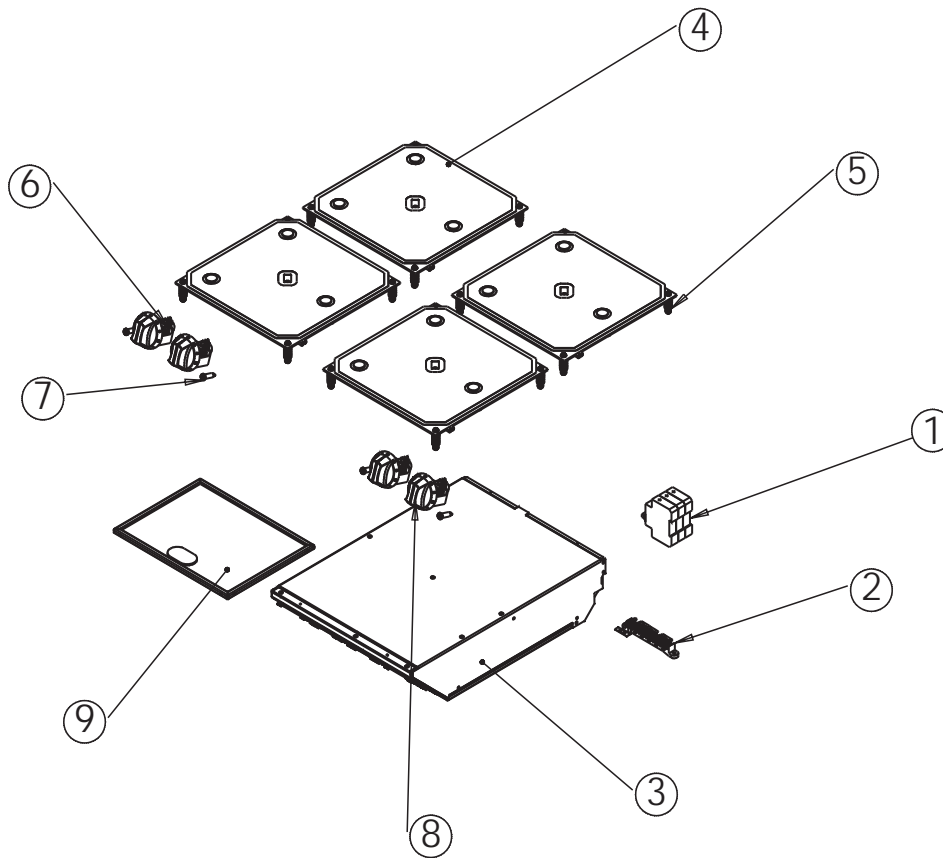

DOMINATOR PLUS

ITEM	DESCRIPTION	SPARES CODE
1	40A MCB	734250009
2	TERMINAL BLOCK	731000006
3	INDUCTION GENERATOR	734250001
4	INDUCTION COIL C/W FIXINGS	734250002
5	COIL FIXING KIT	734250003
6	SWITCH C/W POT. & LOOM	734250005
7	GREEN INDICATOR	734250006
8	INDUCTION CONTROL KNOB	734060003
9	AIR FILTER	734250004