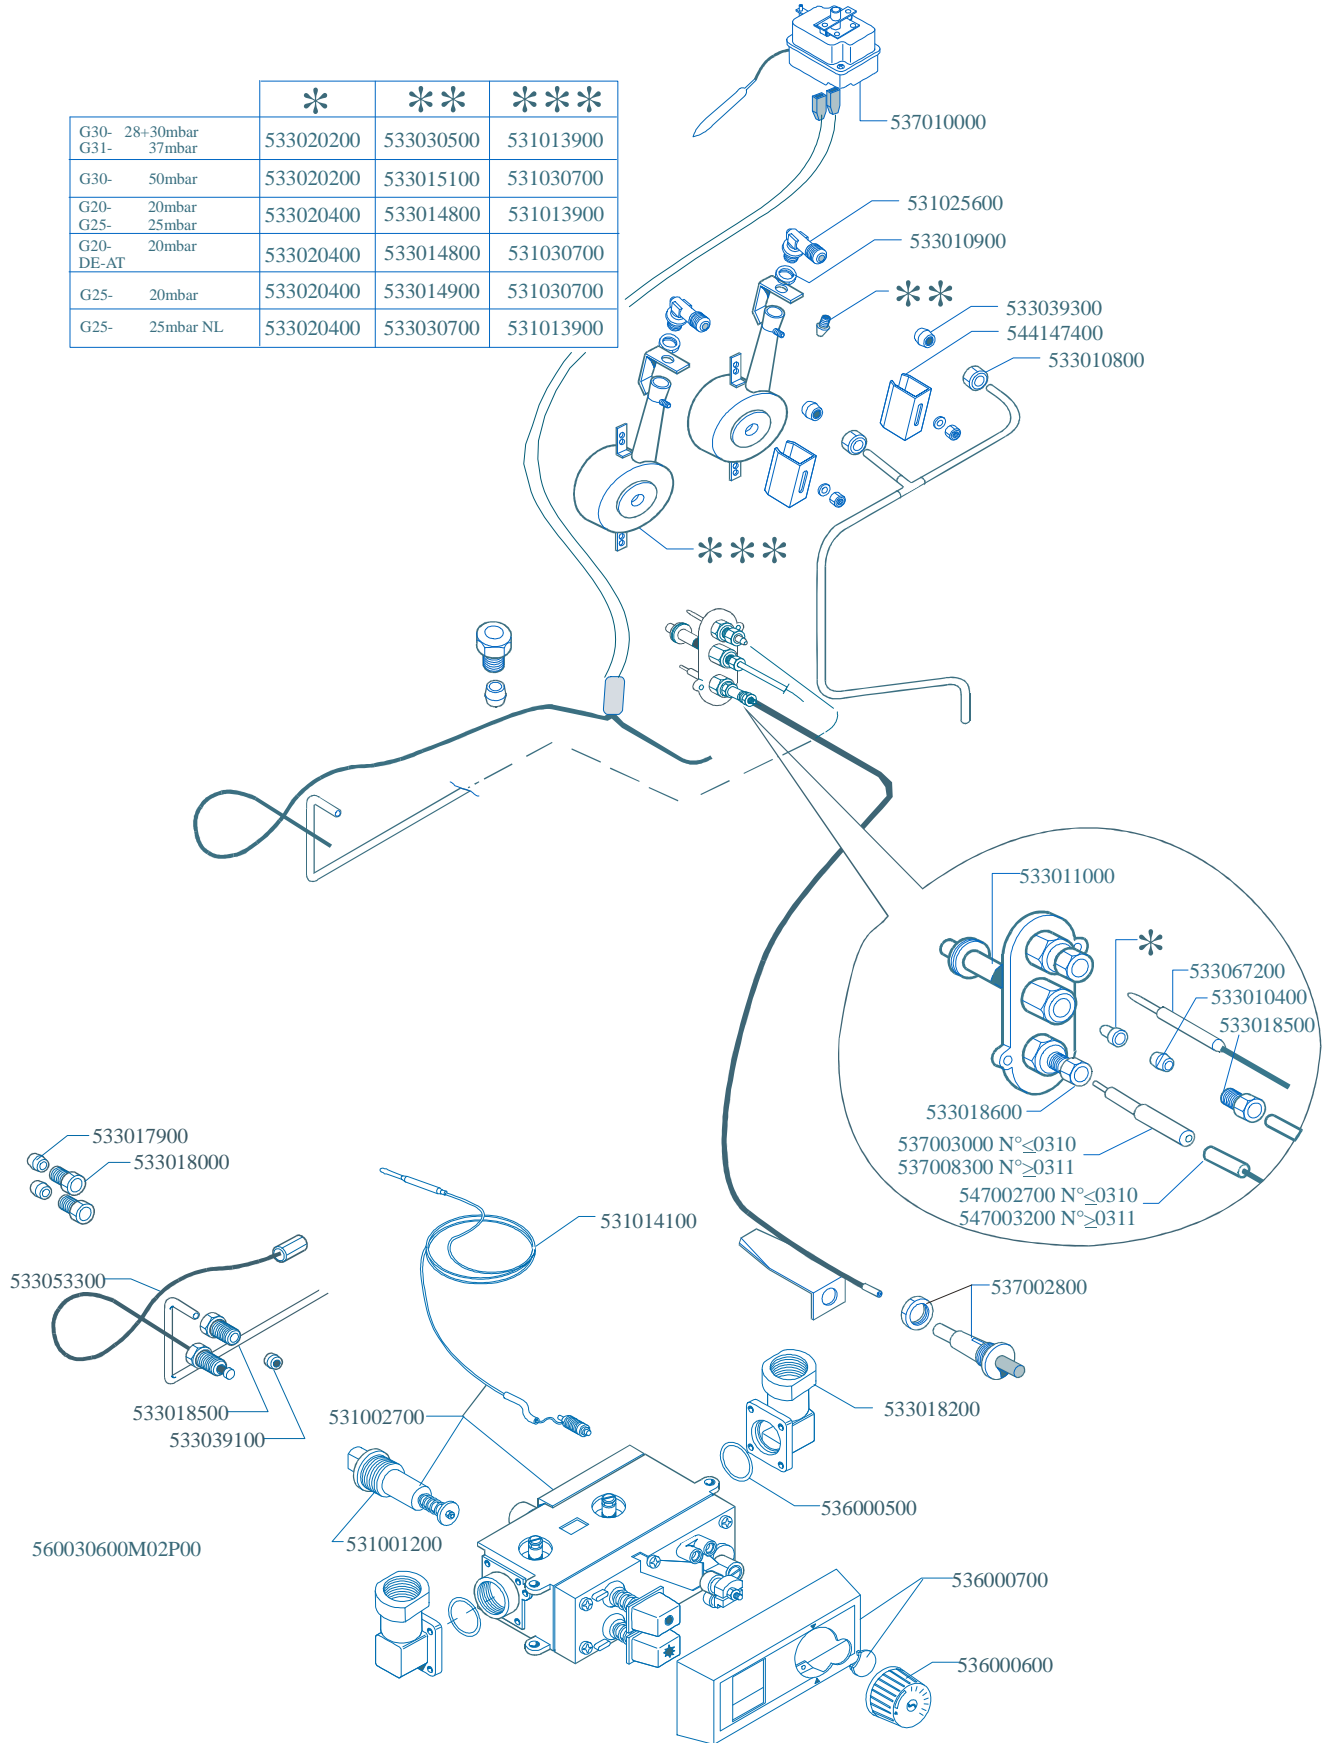

Page	Pos	Code	Description
001		536001700	GRIP D.25*19*M6
001		544066200	TANK LID FQ-61G/62G
001		531005700	FRYER BASKET 200X250X100H FQ-61G
001		531019600	TANK FILTER/BASKET SUPPORT FQ-61G
001		541024900	SPACER FQ-62G
001		541028200	HEAT ACCUMULATOR FQ-61G
001		541015300	UPPER PLATE FQ-62G
001		544061900	RIGHT SIDE PANEL 60 LINE
001		531000100	DRAIN COCK 3/4"
001		533009600	DRAIN COCK HANDLE
001		536000300	FIXED GRIP D.15*25*M6
001		544120300	DRAIN PIPE 22 FOR COCK 3/4"G
001		544070900	CONTROL PANEL FQ-62G
001		533010100	3/4 D. 18 PIPE UNION
001		533010200	BICONE 18S
001		544062000	LEFT SIDE PANEL 60 LINE
001		533010300	ADJUSTABLE FOOT M10*20 D.23
001		544086300	COCK FIXING BRACKET
001		533067600	PIN FOR GRADUATED COCK BUSHING
001		533016400	COCK BUSHING
002		537010000	SAFETY THERMOSTAT 220°C SINGLEPHASE
002		531025600	ELBOW 90° NOZZLE-HOLDER §10 PIPE
002		533010900	NUT M14*1 H.4
002		533039300	BICONE §10
002		544147400	AIR ADJUSTMENT BUSHING FMG-FQ
002		533010800	TUBE NUT D.10 M16*1,5
002		533011000	PILOT BURNER 3 FLAMES 320
002		533067200	THERMOCOUPLE 220+500 M9*1 CUT-OFF
002		533010400	BICONE D.6
002		533018500	FITTING FOR BICONE D.6 M10*1
002		533018600	PLUG FITTING
002		537003000	PLUG M4 - LONG ELECTRODE
002		537008300	ROUND PLUG §2,4- LONG ELECTRODE
002		547002700	HIGH-VOLTAGE CABLE L=500
002		547003200	HIGH-VOLTAGE CABLE TUBE.§2 L=500
002		537002800	PIEZOELECTRIC IGNITION M18
002		533018200	ELBOW OR GJ 3/8
002		536000500	O-RING FOR MINISIT FITTING
002		536000700	PLASTIC COVER FOR MINISIT + SCREW
002		536000600	BLACK LHD KNOB OP. FOR MINISIT
002		533017900	BICONE D.12
002		533018000	ELBOW FOR BICONE D.12 3/8 RS L20
002		533053300	THERMOCOUPLE EXTENSION M9*1
002		531014100	VALVE CAPILLARY PROBE FOR FG §6
002		533039100	BICONE §6
002		531002700	MINISIT VALVE 100-190°C FQ/FG
002		531001200	MAGNET AC/2-MINISIT
002		533020200	PILOT JETS 0160 FOR LPG §30
002		533030500	NOZZLE §90 CH12X14 G30/CE
002		531013900	BURNER FMG-10/15
002		533015100	NOZZLE §80 CH12*14 F-FP/CP6