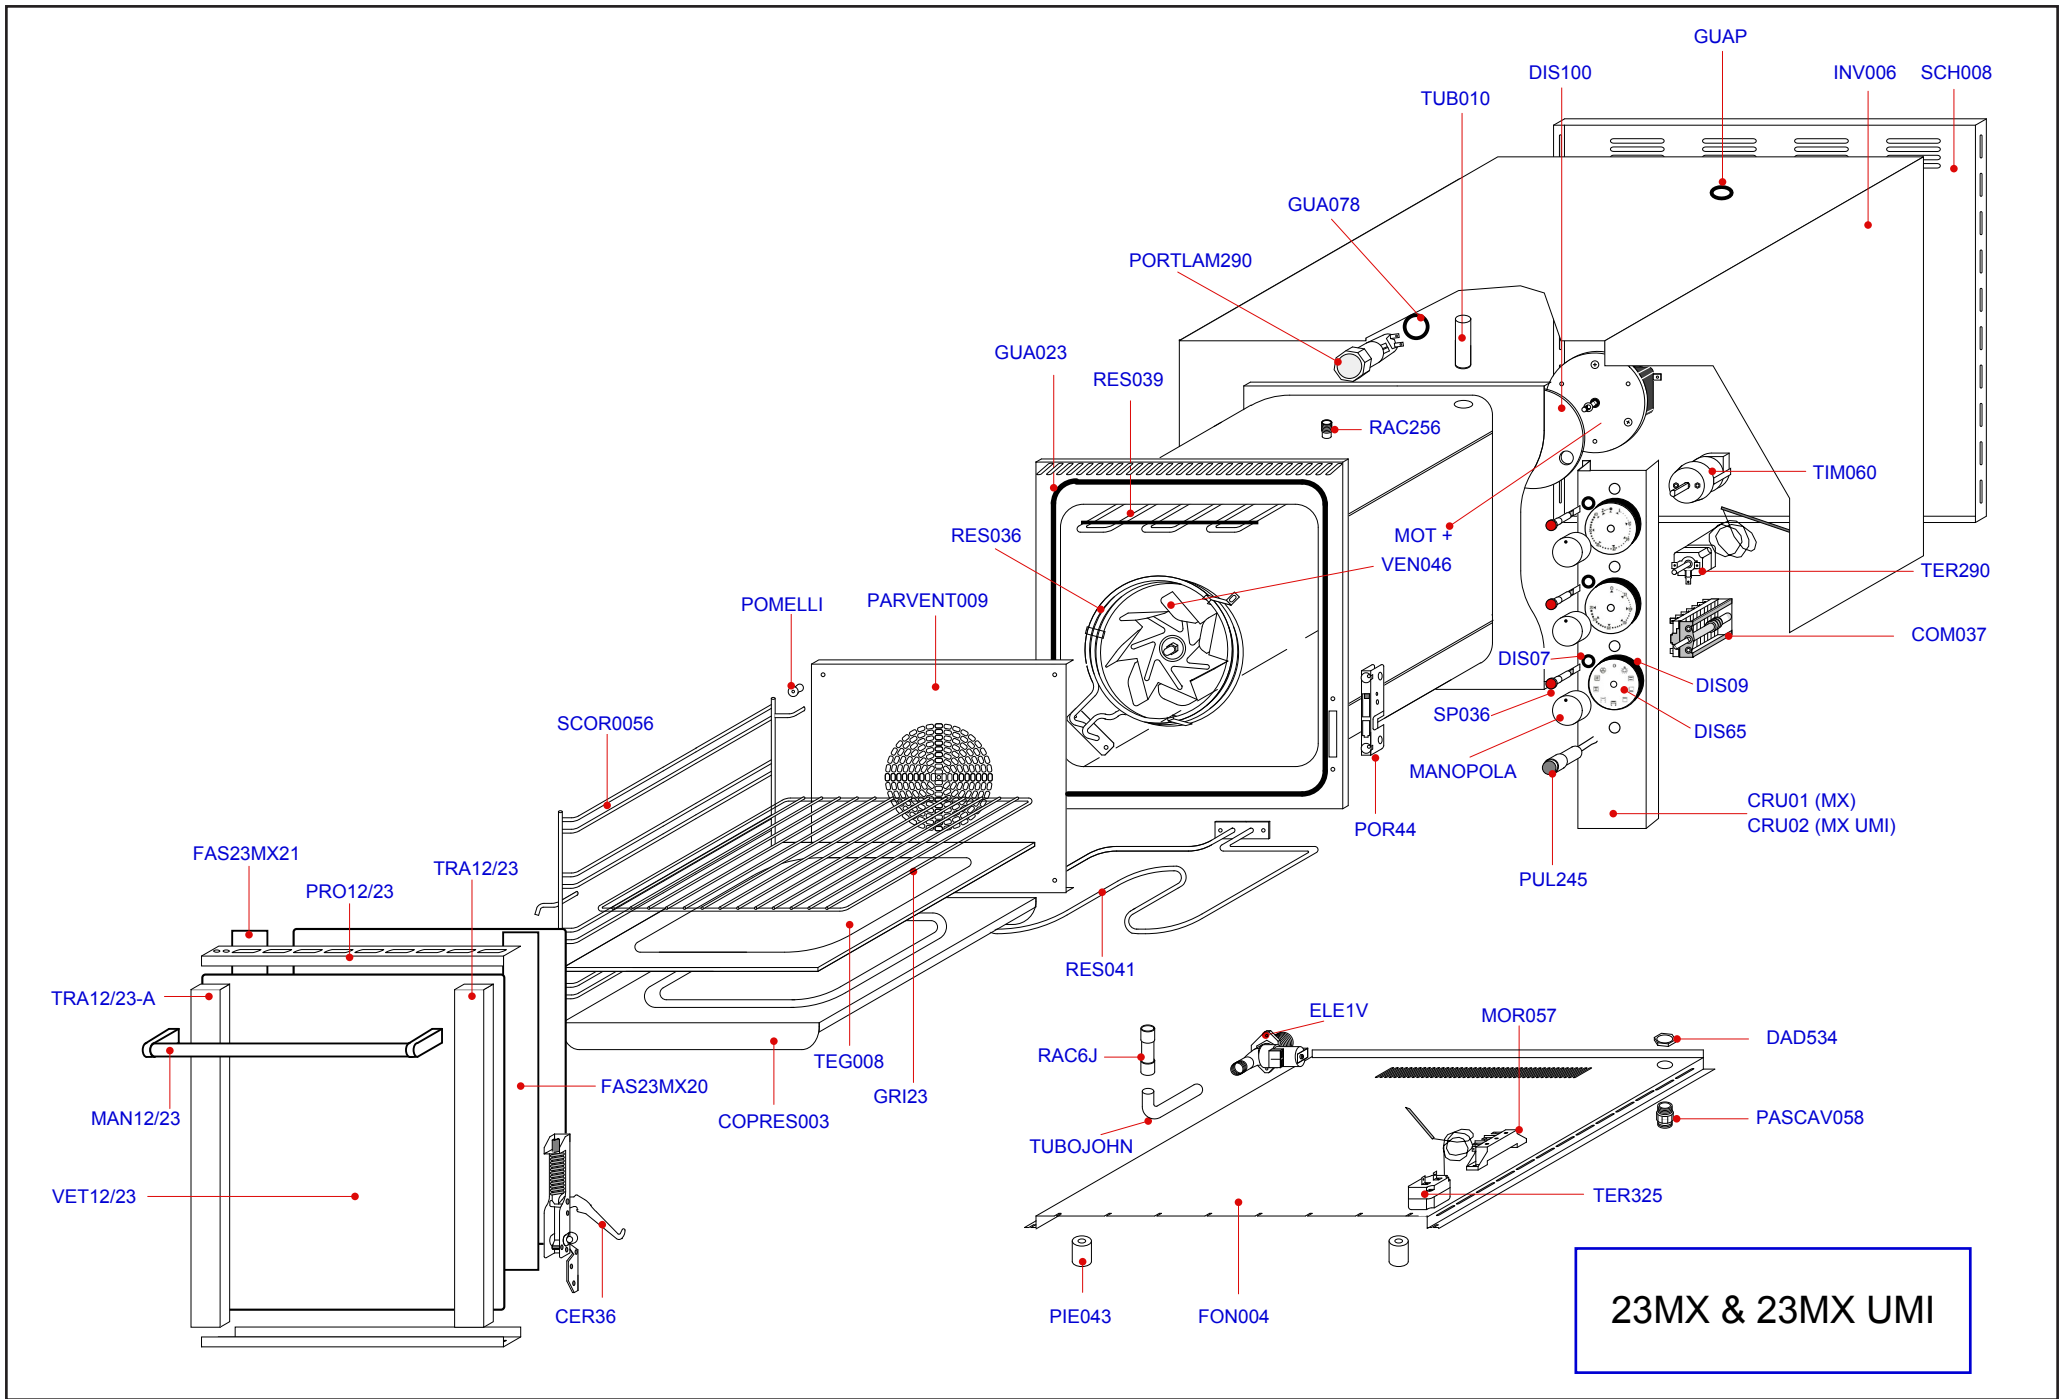

SPARE PARTS PRICE LIST 2006

23 MX
23 MX UMI

The "Seal of Control" applied on Garbin Ovens
is the proof of the test effected and guarantees the quality of our products

23MX & 23MX UMI

◆ Mod. 23 MX ◆ 23 MX UMI ◆