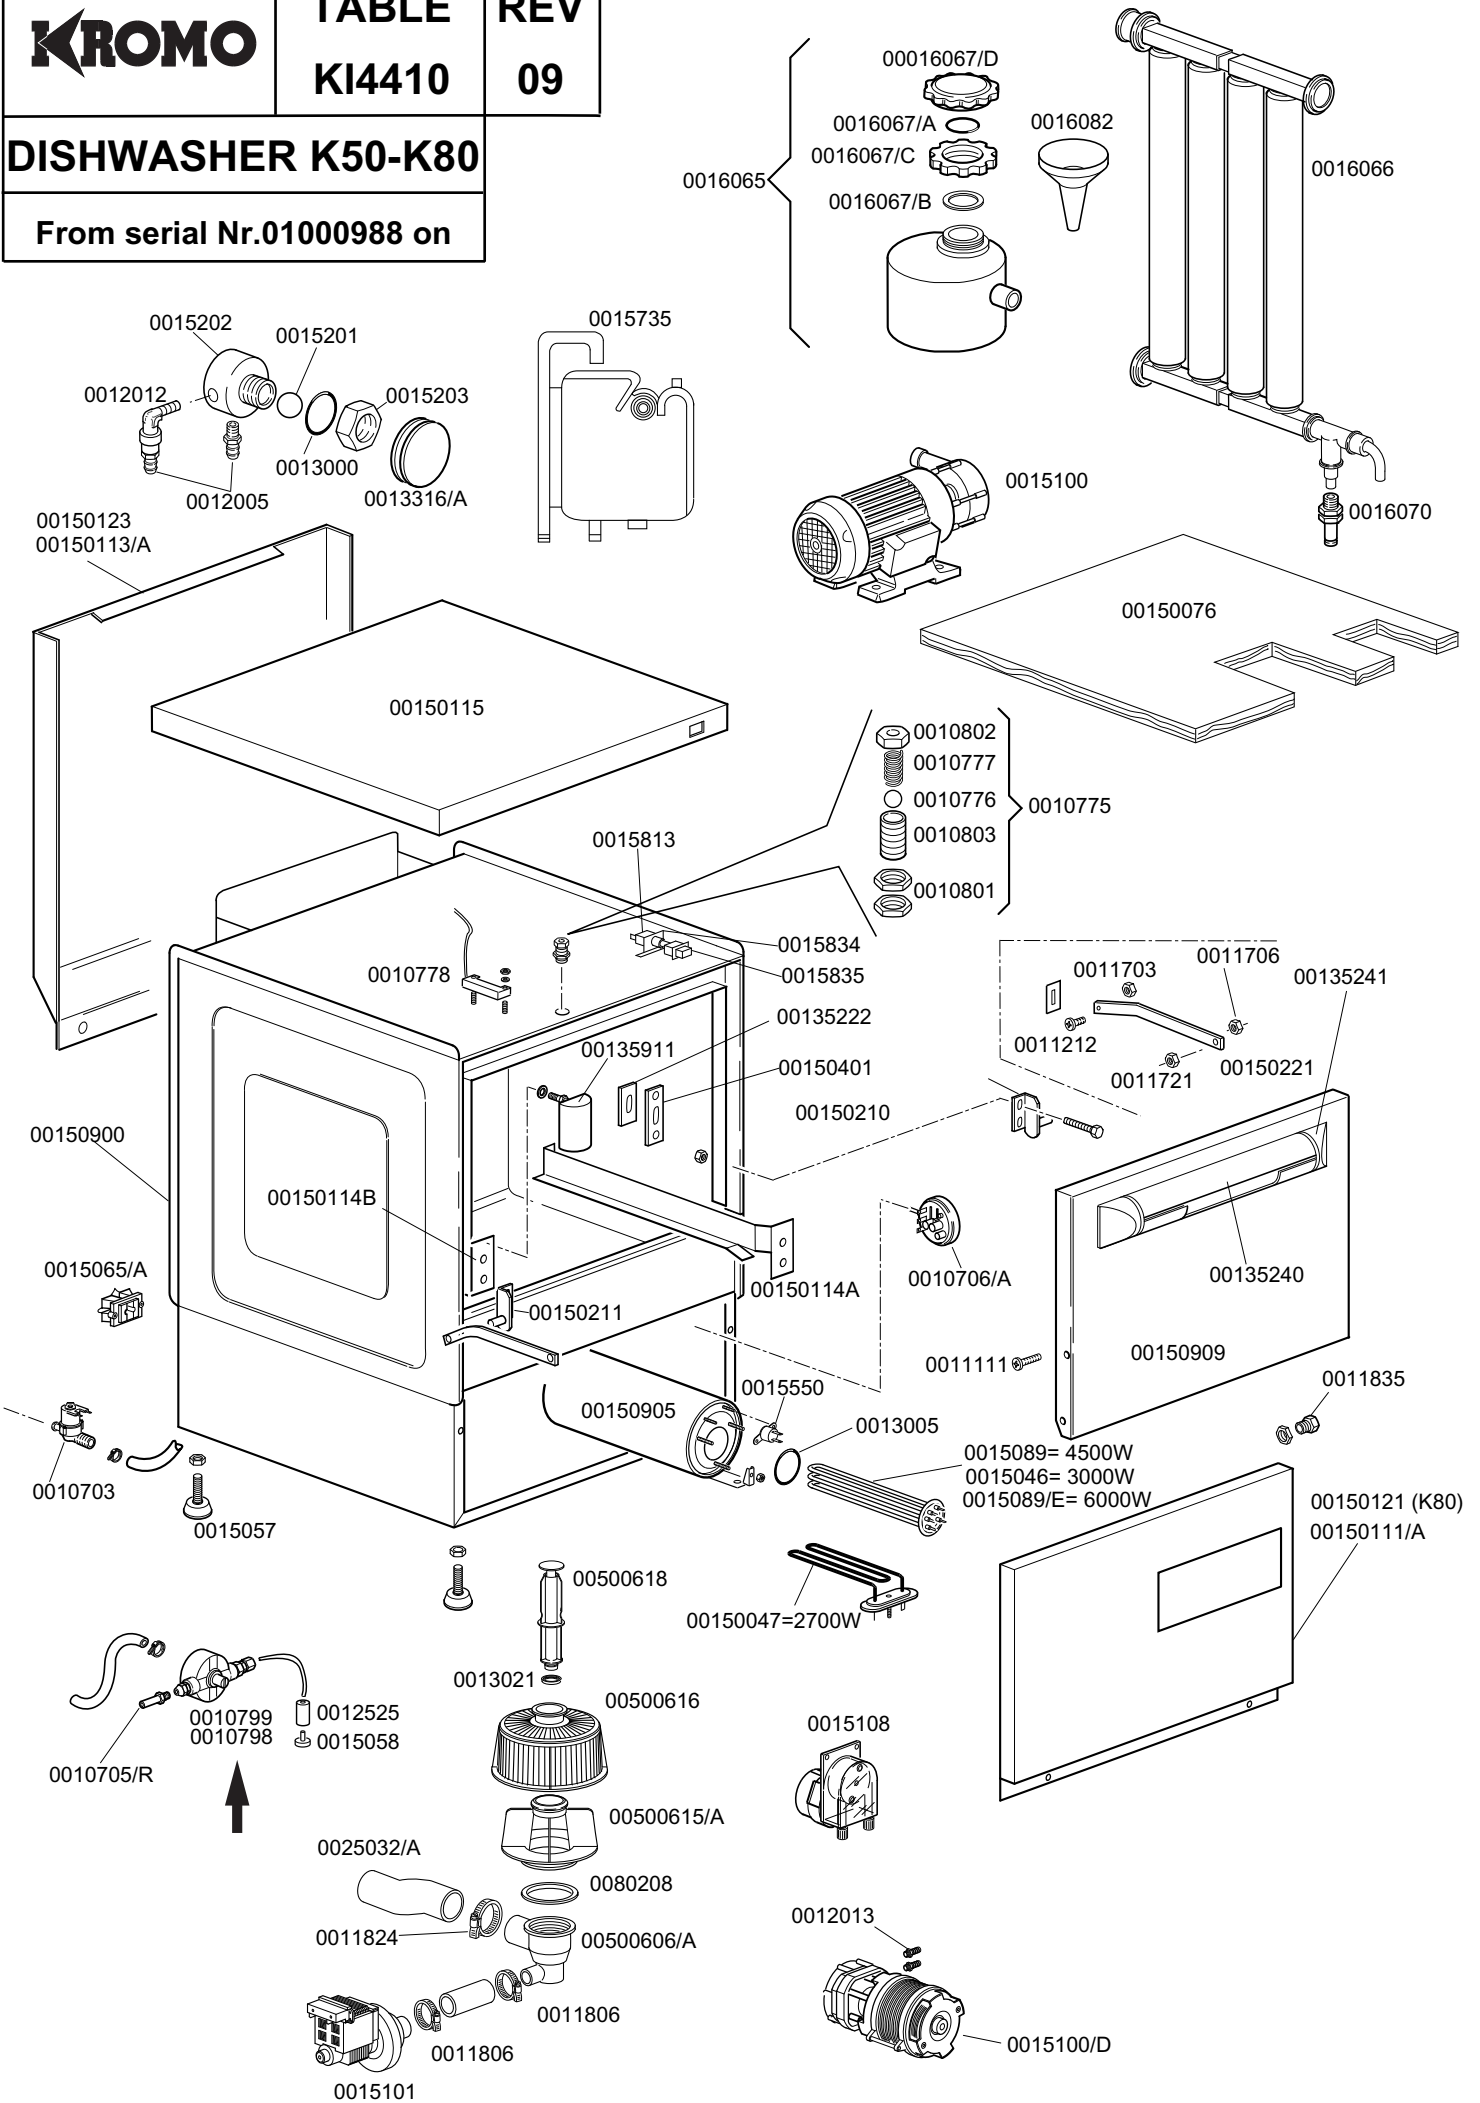

KROMO

TABLE
KI4410

REV
09

DISHWASHER K50-K80

From serial Nr.01000988 on

DISHWASHER K50 - K80

**TABLE
KI4410**

CODE	DESCRIPTION	CODE	DESCRIPTION
0010703	220v entry solenoid valve	0015550	Conveyor safety thermostat
0010705/R	8d. pipe fitting	0013316/A	Closed gasket for DVGW hole
0010706/A	EL pressure switch	0015735	2,7 lt. break tank
0010775	Brass door hook	0015813	16A unipolar switch elec.component
0010776	D. 9.52 stainless steel ball	0015834	Start switch
0010777	Spring for door hook	0015835	Square start push button
0010778	Reed magnetic microswitch	0016065	Salt container
0010799	Shinig product dosing device 1000	0016066	1 liter 4 element decalcifier
0010801	Door jack nut	0016067/A	OR for salt container plug
0010802	Door jack locknut	0016067/B	Salt container gasket
0010803	Door jack body	0016067/C	Salt container ferrule
0011111	Stainless steel M6x16	0016067/D	Salt container plug
0011212	Self locking screw 2,9x19 inox	0016070	Complete no-return valve
0011703	M4 inox nut screw	0016082	Funnel
0011706	M6 inox nut screw	0025032/A	Coupling for suction K50
0011721	Self locking inox nut M6	00500606/A	Right floor drain grey
0011806	25/40 stainless steel clamps	00500615/A	Ferrule with filter - grey
0011824	50/70 clamps	00500616	Filter for suction
0011835	Brass bush	00500618	Overflow device
0012005	1/4 rubber-holder for 10 d. pipe	0080208	Ramp seal 95x75x3
0012012	Elbow pipe fittin 1/4 brass	0015100/D	Booster pump 220/240 50Hz
0012525	Counter-weight for small filter	0012013	Rubber holder 3/8 M 10/17
0013005	OR 151 EPDM for heating element	0010798	Shining product dosing device lang
0013021	DEM 40 gasket		
00135222	Beating door		
00135240	Handle door in plastic		
00135241	Ending of handle K		
00135911	Complete air trap		
00150047	Tube al. resistance 2.7 KW 230v		
00150076	Polystirene coat K 50		
00150111	Lower door K 50		
00150113/A	Dorsal panel K 50		
00150114A	Right guide for basket		
00150114B	Left guide for basket		
00150115	Lid for K 50		
00150121	Lower door K 80		
00150123	Dorsal panel K 80		
00150210	Right hinge door		
00150211	Left hinge door		
00150221	Door rod 50		
00150401	Guide for bent rod		
0015046	3 Kw boiler heating element		
0015057	50 d. M10x35 small black foot		
0015058	Small shining product suction filter		
0015065/A	Cable fastener with screw		
0015089	4,5 Kw boiler heating element		
0015089/E	6 Kw boiler heating element		
00150900	Complete body K 50		
00150905	Boiler mod. 50		
00150909	Complete door K 50		
0015100	Booster pump		
0015101	220-240v drain pump		
0015108	Elettrical dosing device		
0015201	17d. teflon DVGW safety sphere valve		
0015202	40x33 d. DVGW brass pipe fitting		
0015203	30 DVGW brass nut for pipe fitting		