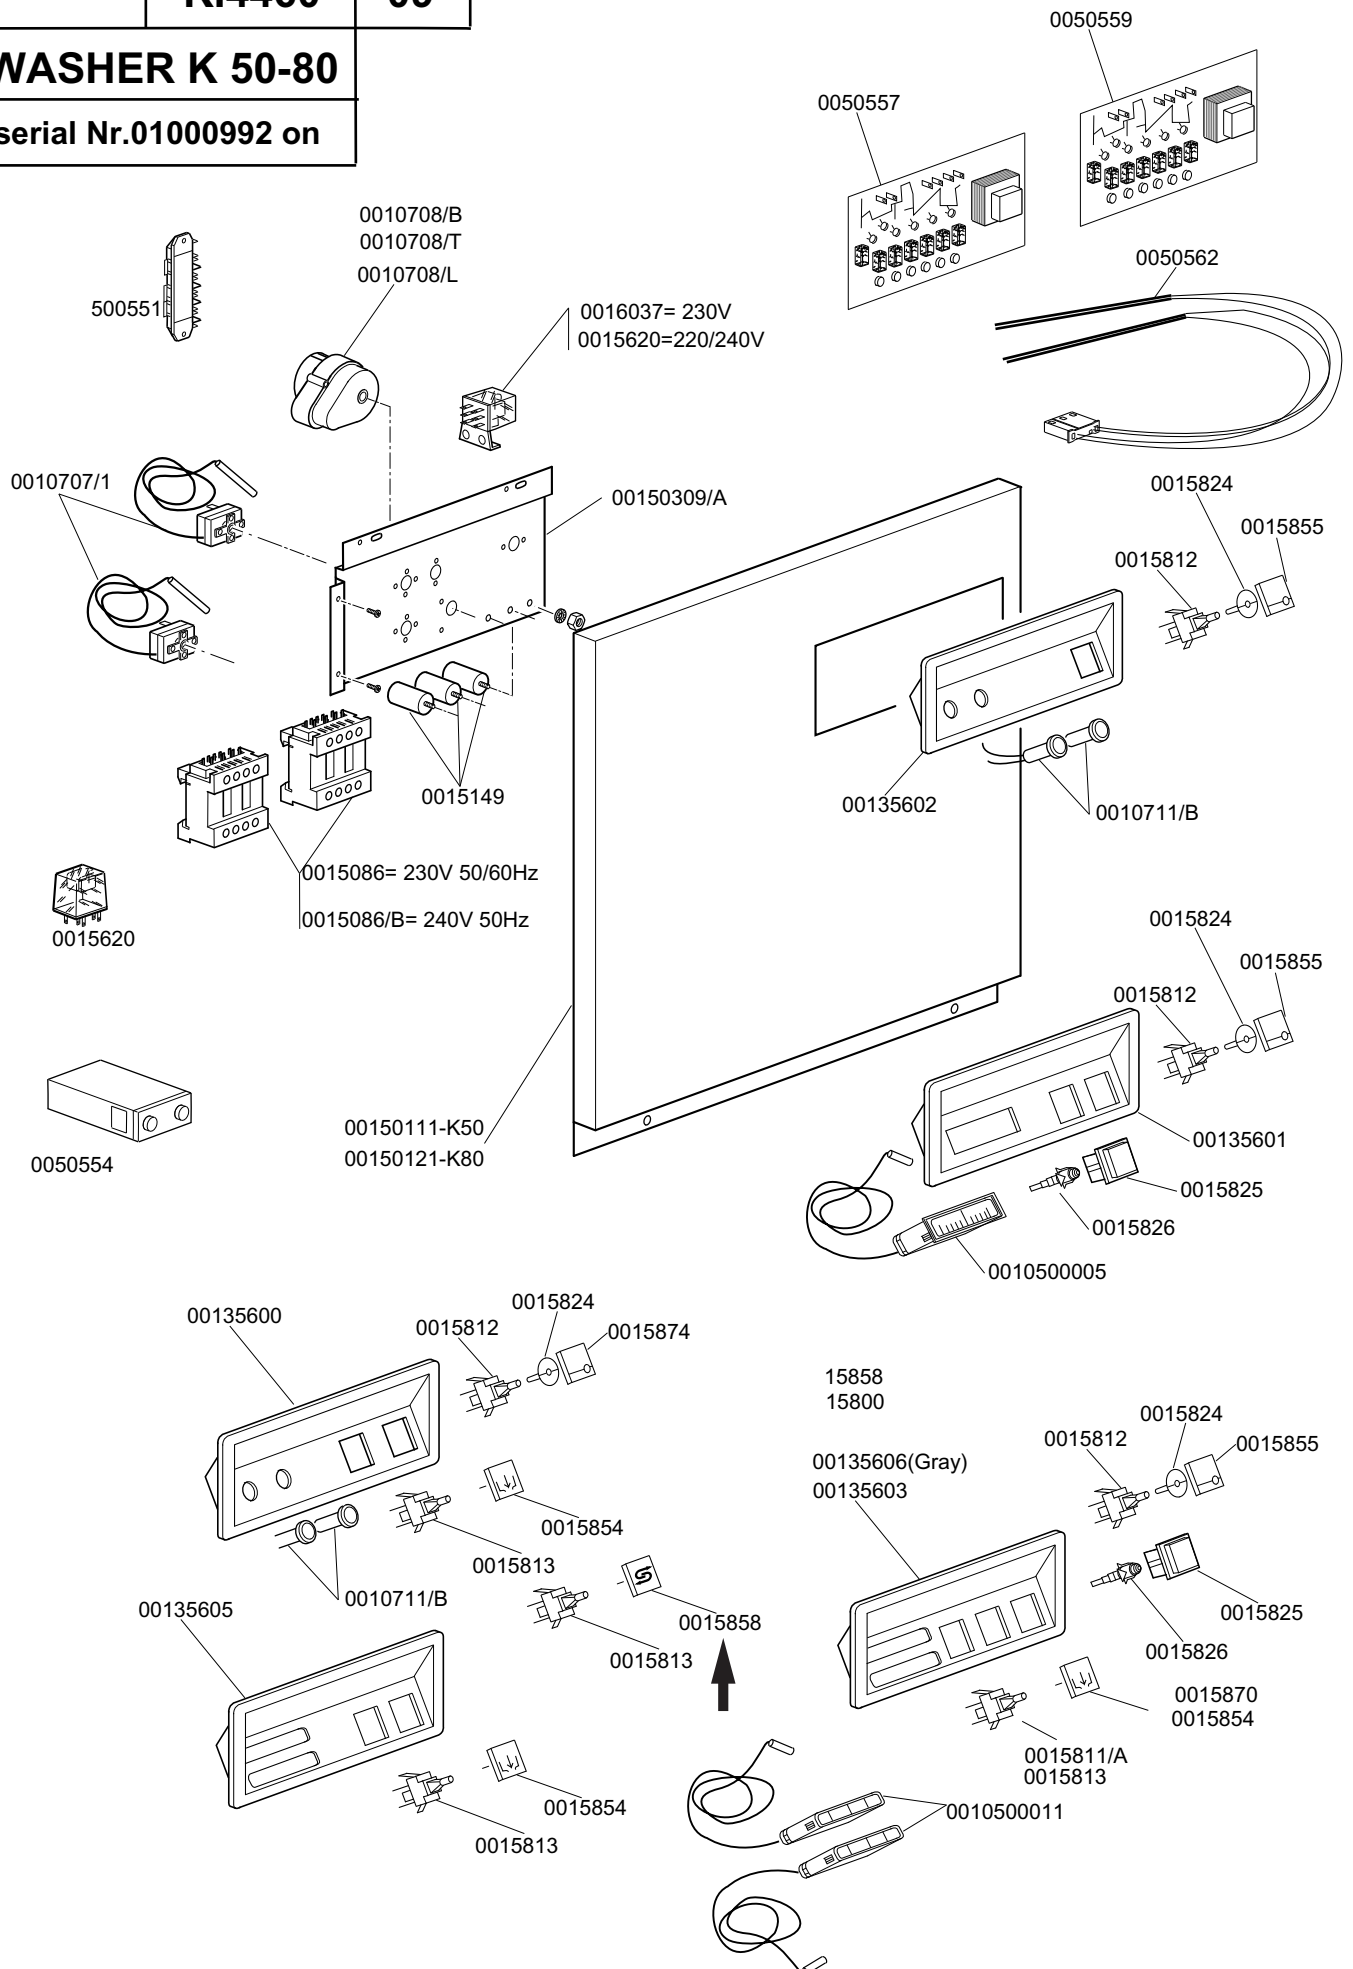

KROMO

TABLE
KI4460

REV
09

DISHWASHER K 50-80

From serial Nr.01000992 on