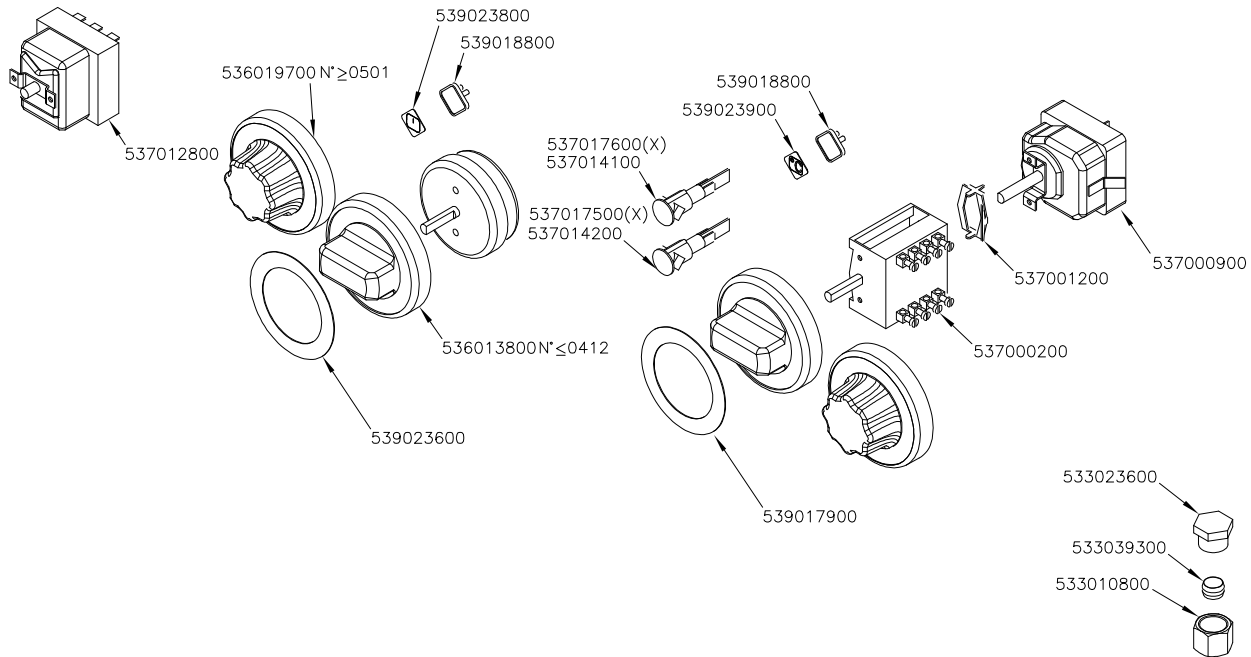

SUPERLOTUS 70≤0601

CUCINE / RANGES / HERDE / CUISINIÈRES
FORNO / OVEN / BACKOFEN / FOUR

ELETTRICO / ELECTRICAL / ELEKTRO / ELECTRIQUE / GN 2/1

560034900M01P00