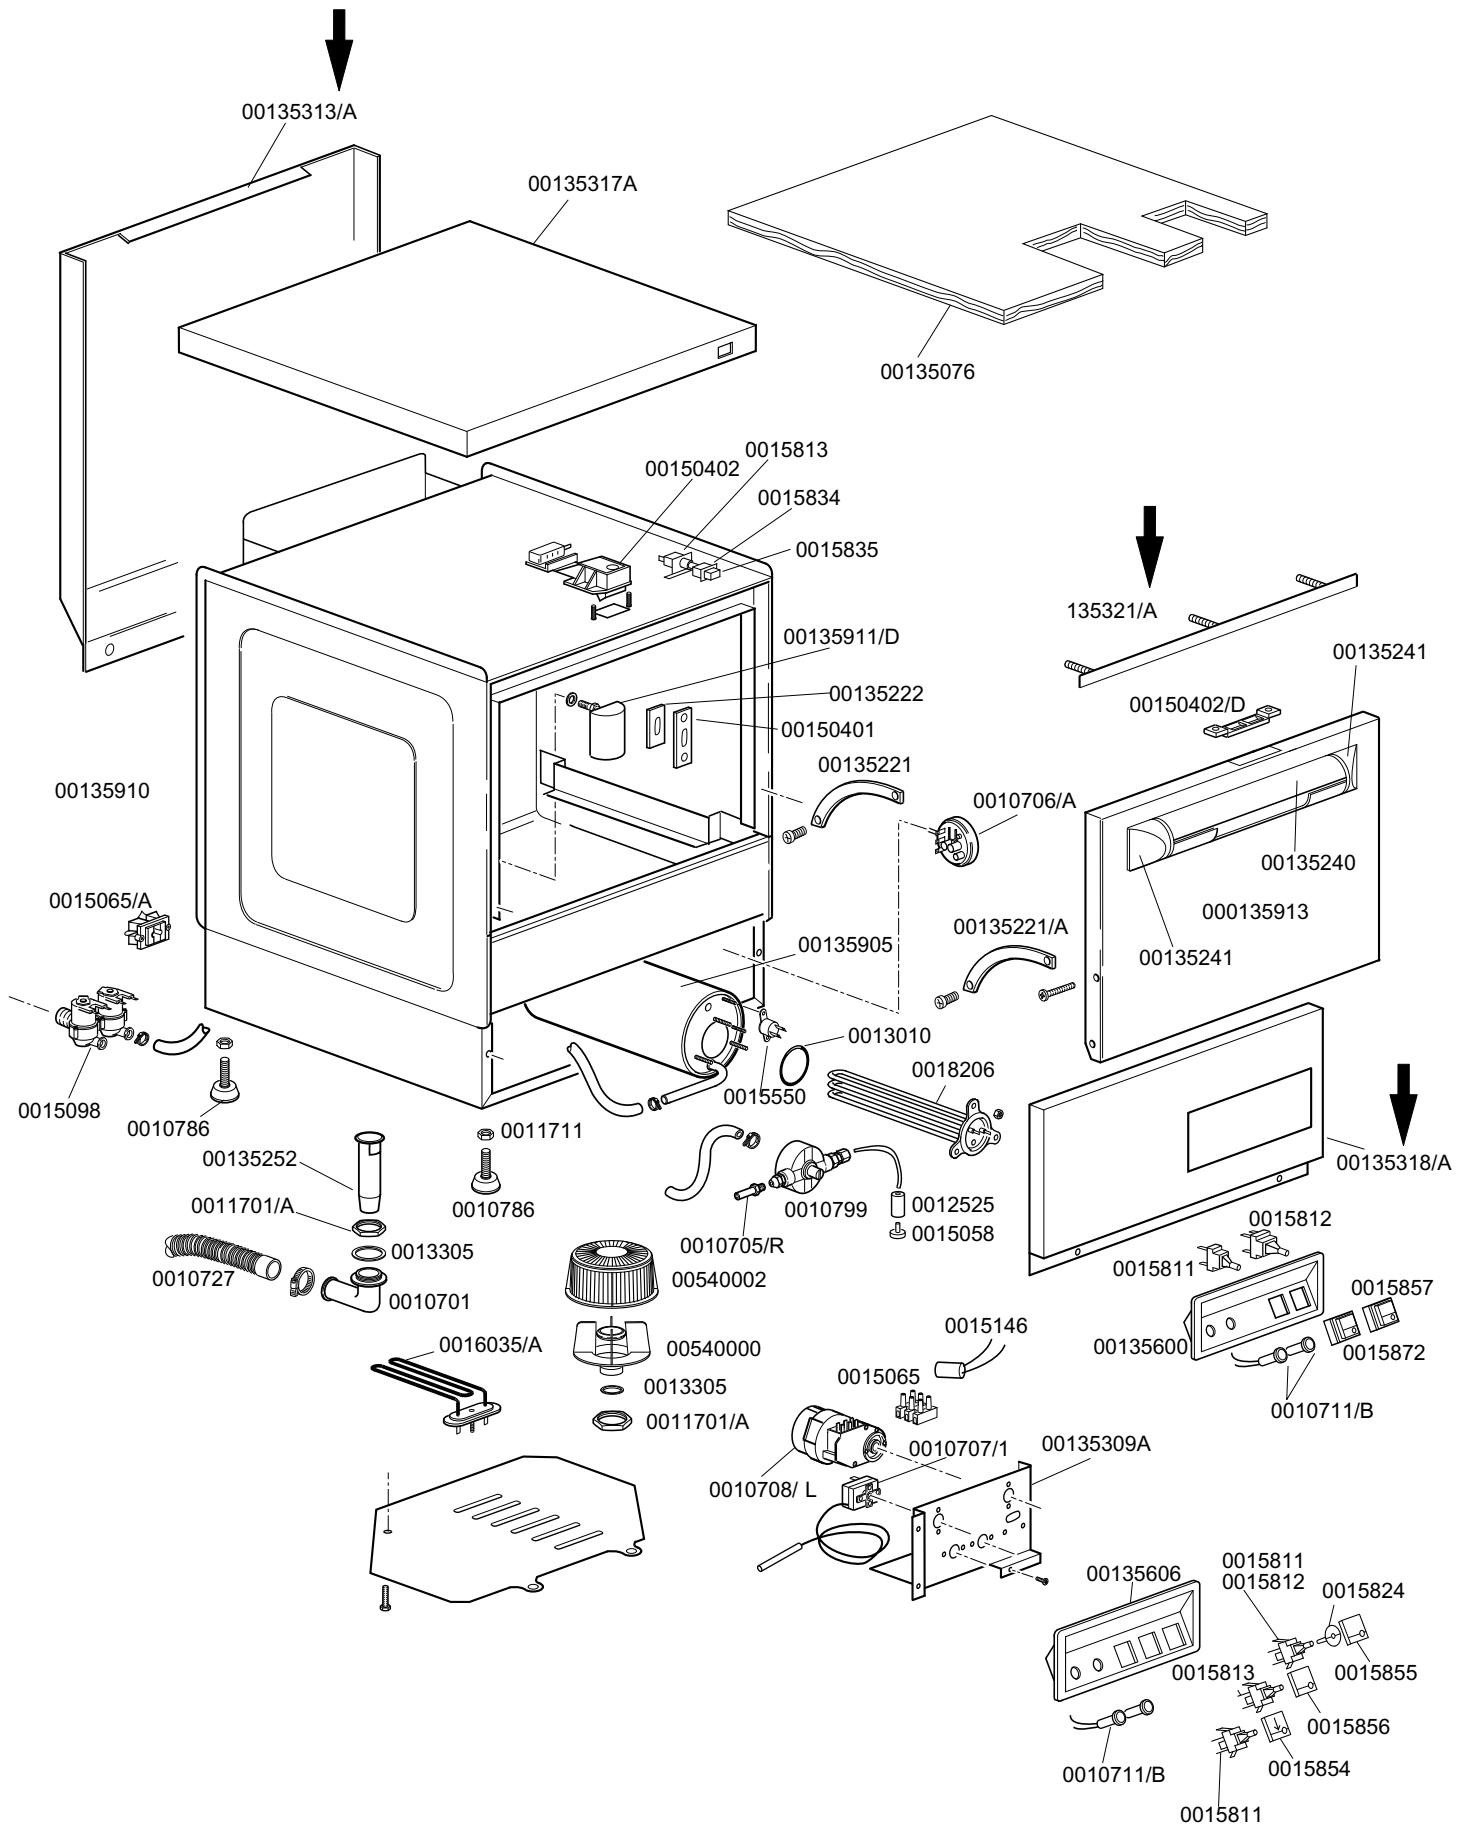

**KROMO**

**TABLE  
KI4010**

**REV  
02**

**GLASSWASHER K 35**

**GLASSWASHER K 35**

**TABLE  
KI4010**

<b>CODE</b>	<b>DESCRIPTION</b>	<b>CODE</b>	<b>DESCRIPTION</b>
0010707/1	0-90 TR2 thermostat	00135321/A	Angular for door gasket ←
0010727	1,5m H2O drain liner		
0015065	12 poles terminal board		
16035/A	1850W basin heating element		
00135600	2+2 instrument panel		
0018206	2400W heating element		
00135606	3+2 instrument panel		
0011701	36x5 nut		
0010786	40 Diam.M10X25 small black foot		
0015146	Antijamming filter		
00135222	Beating door		
00150402/D	Block brass door hook		
0015812	Button fruit 16A		
0015811	Button fruit 16A bipolar		
0015813	Button fruit unip. 16A		
0015065/A	Cable fastener with screw		
00135911/D	Complete air trap		
00135910	Complete body for K 35		
00135905	Complete boiler		
00150402	Complete brass hook		
00135913	Complete door		
0015550	Conveyor safety thermostat		
0012525	Counter weight for small filter		
→ 00135313/A	Dorsal panel K 35		
0015098	Double solenoid valve		
0010701	Drain elbow		
0013305	Drain elbow gasket		
00135241	Ending of handle K		
0010711/B	Fluor pilot lamp		
0015824	Green-orange cam		
00150401	Guide for bent rod		
00135240	Handle door in plastic		
00135221/A	Left door rod		
00135317A	Lid for K 35		
→ 00135318/A	Lower door K 35		
0011711	M10 znc-plated nut		
0013005	OR heating element gasket		
0013010	OR heating element gasket		
00135252	Overflow K 35		
0010705/R	Pipe fitting d. 8		
00135076	Polystyrene coat K 35		
0010706/A	Pressure switch		
0010708/L	Rapid timer 120"		
00135221	Right door rod		
0010799	Shining product dosing device		
0015058	Small shining product suction filter		
0015835	Square start button		
0011701/A	Stainless steel nut for floor drain		
0015834	Start switch		
00135309A	Support component K 35		
0015854	Switch Q5 drain pump		
0015857	Switch Q5 green		
0015855	Switch Q5 yellow		
0015872	Switch Q7 green		
00540000	Filter body d. 42		
00540002	Plastic filter for body d. 42		