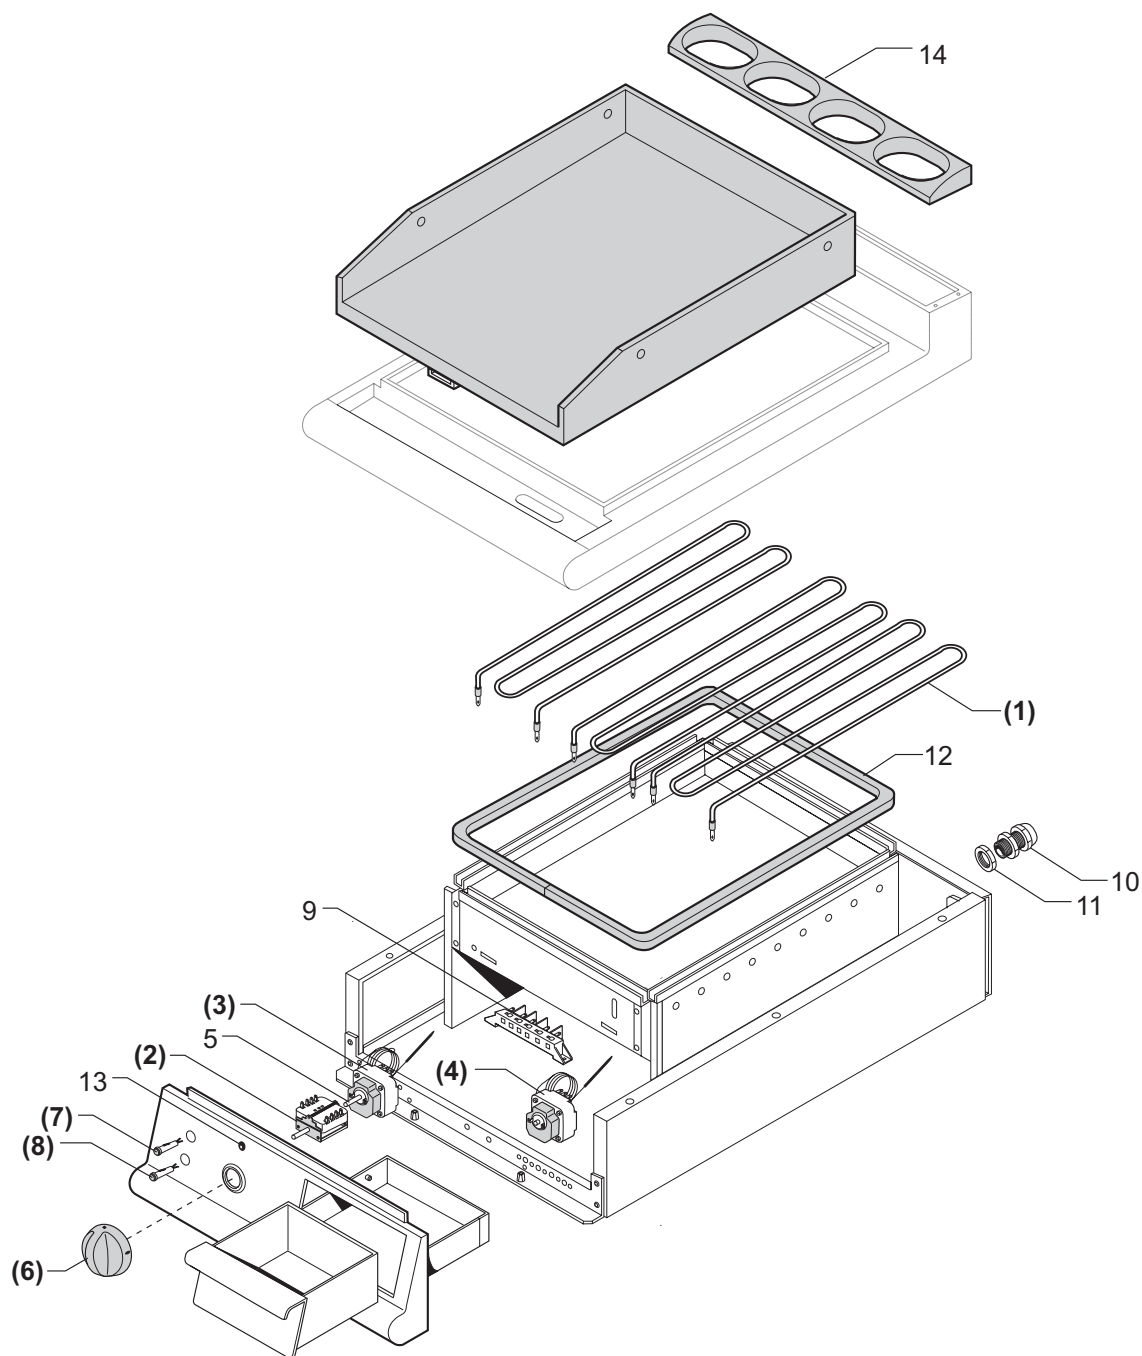

cine

(.....) RICAMBIO CONSIGLIATO
(.....) SUGGESTED SPARE-PARTS

FRY-TOP EL. TOP (Serie 700 - 1/2M)
ELECTRIC FRY-TOP (Serie 700 - 1/2M)

Tav. Rif. BCP0070-(64)

RIF. REF. Da matricola n°
From serial n°

Rev.00 del 16/06/1997

Baron Cucine Professionali S.r.l.

RIPRODUZIONE, ANCHE PARZIALE, VIETATA

BCP0070-(63)