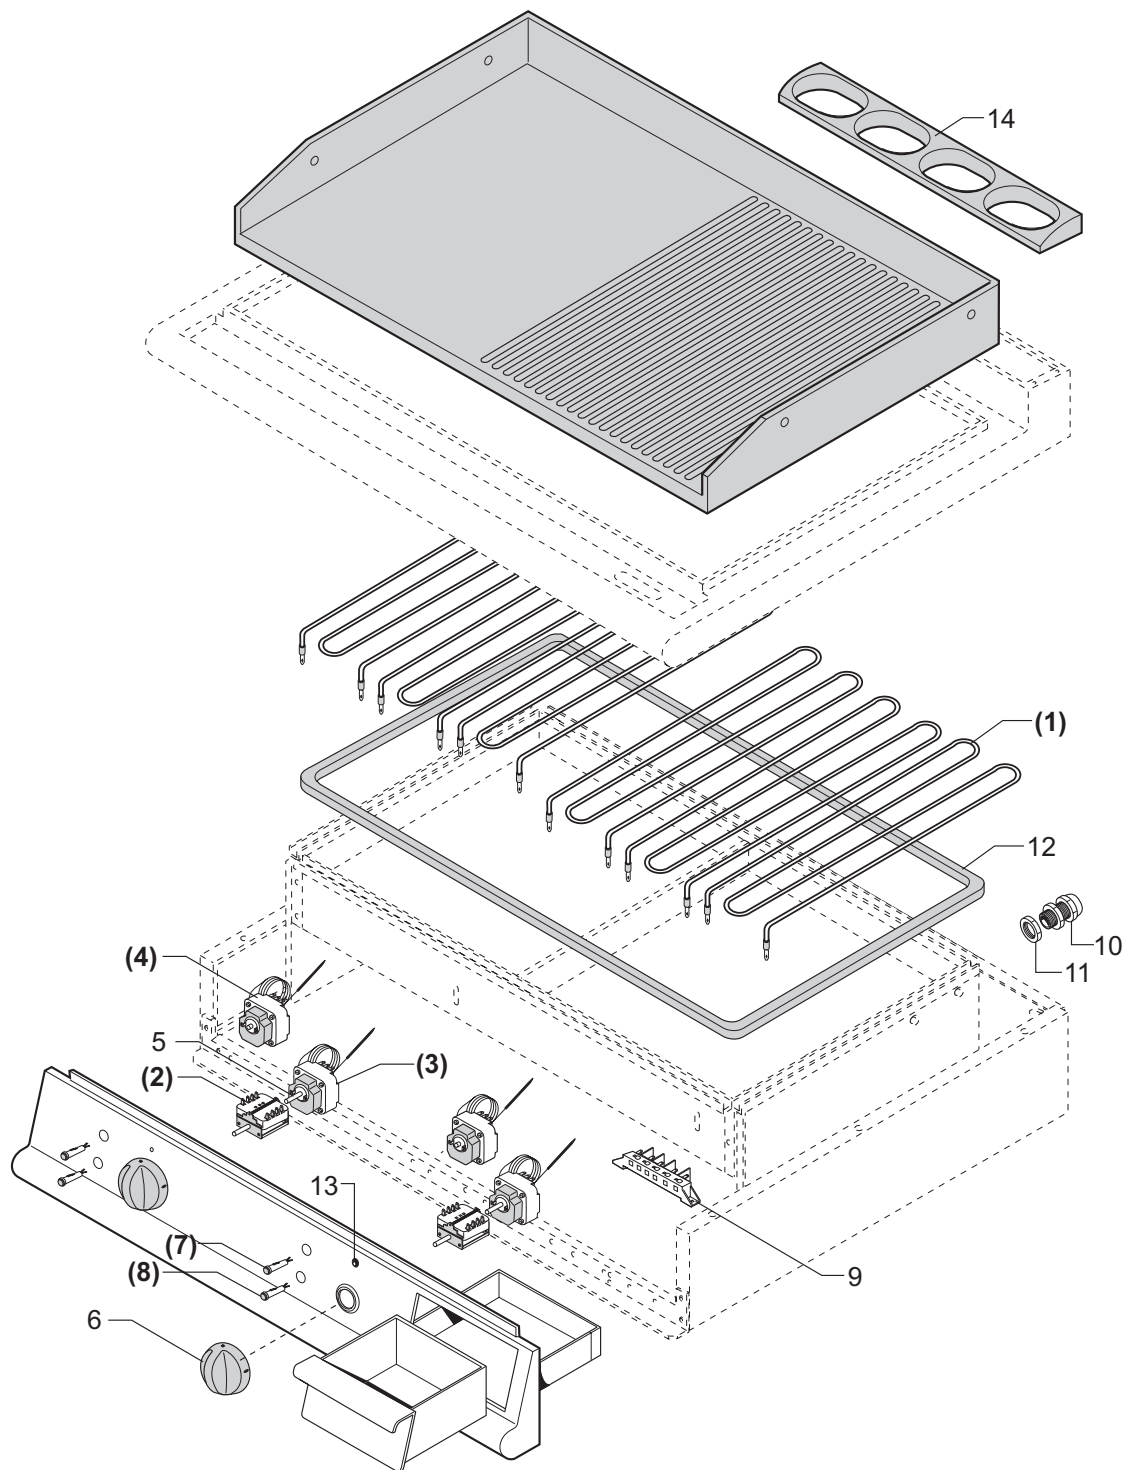

(.....) RICAMBIO CONSIGLIATO
(.....) SUGGESTED SPARE-PARTS

FRY-TOP EL. TOP (Serie 700 - 1/1M)
ELECTRIC FRY-TOP (Serie 700 - 1/1M)

Tav. Rif. BCP0070-(66)

RIF. REF. Da matricola n°
From serial n°

Rev.00 del 16/06/1997